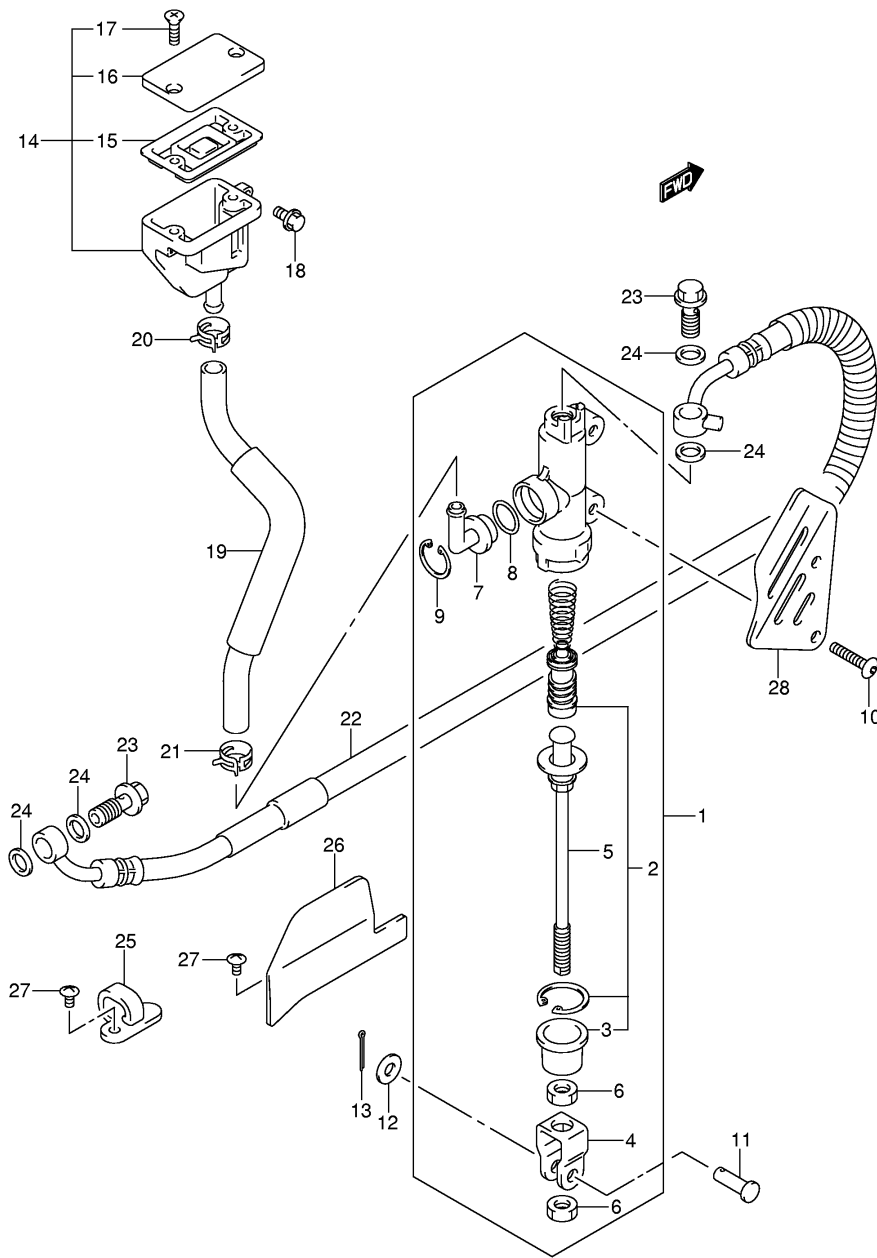

FIG.67

Ref No	Part No	Description
1	69600-06G00	Cylinder Assy, Rear Master
2	69600-34820	. Piston/cup Set
3	69691-00A00	• . Boot
4	69692-19A00	. Yoke
5	69670-03G00	. Rod, Push
6	69693-05A00	. Nut
7	69672-00B20	. Connector
8	69686-34200	. O Ring
9	69674-00B20	. Circlip
10	09139-06029	Bolt (6x25)
11	09200-06068	Pin
12	08322-0106A	Washer
13	04111-20158	Cotter Pin
14	69740-01D02	Tank Assy, Rear Reservoir
15	59667-04700	. Diaphragm
16	59669-05D00	. Cap
17	69689-04A00	. Screw
18	01547-06123	Bolt
19	69730-06G00	Hose, Reservoir Tank
20	09401-13417	Clip, Upper
21	09401-12404	Clip, Lower
22	69480-06G00	Hose, Rear Brake
23	09360-10042	Bolt, Caliper (10x1.25x22)
24	09161-10009	Washer (10x15x1.5)
25	61196-27C30	Guide, Brake Hose
26	61196-06G00	Guide, Rear Brake Hose Front
27	02142-05103	Screw
28	69641-06G00	Cover, Rear Master Cylinder

DL1000K7 E02_067
REAR MASTER CYLINDER