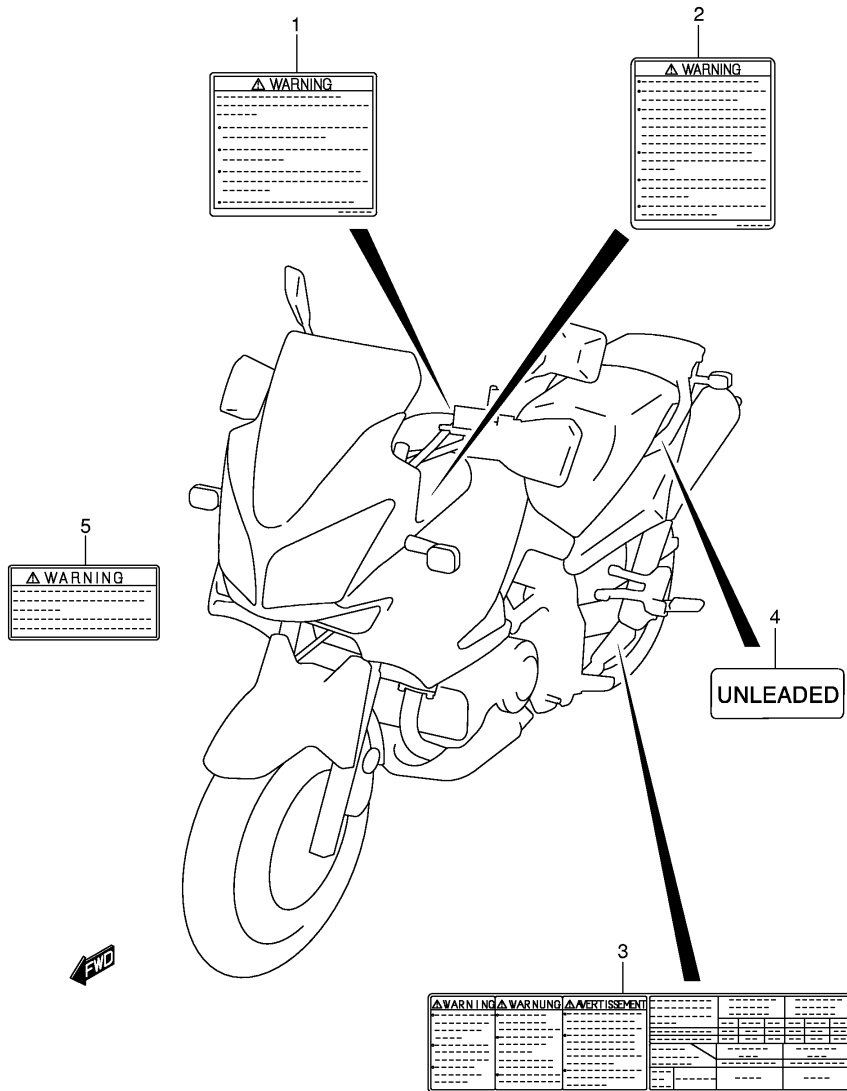

DL1000K7 E02_052
SIDE COWL INSTALLATION PARTS

FIG.53

Ref No	Part No	Description
1	68319-29F00	Label, Warning (english)
1	68319-29F20	Label, Warring (german)
1	68319-29F30	Label, Warring (french)
1	68319-29F40	Label, Warring (italian)
1	68319-29F50	Label, Warring (spanish)
1	68319-29F70	Label, Warring (dutch)
1	68319-29F80	Label, Warring (portuguese)
1	68319-29F90	Label, Warring (swedish)
1	68319-29FA0	Label, Warring (finnish)
1	68319-29FB0	Label, Warring (norwegian)
1	68319-29FC0	Label, Warring (danish)
1	68319-30F40	Label, Warring (italian)
1	68319-30F90	Label, Warring (swedish)
2	68922-29F00	Label, Screen (english)
2	68922-29F20	Label, Screen (german)
2	68922-29F30	Label, Screen (french)
2	68922-29F40	Label, Screen (italian)
2	68922-29F50	Label, Screen (spanish)
2	68922-29F70	Label, Screen (dutch)
2	68922-29F80	Label, Screen (portuguese)
2	68922-29F90	Label, Screen (swedish)
2	68922-29FA0	Label, Screen (finnish)
2	68922-29FB0	Label, Screen (norwegian)
2	68922-29FC0	Label, Screen (danish)
2	68922-14F40	Label, Screen (italian)
2	68922-14F90	Label, Screen (swedish)
3	68332-06G00	Label, Tire Information
4	68623-17D00	Label, Fuel
4	86932-73060	Label, Fuel
5	68613-24F00	Label, Steering
6	99011-06G55-01A	Manual, Owner's
6	99011-06G55-01F	Manual, Owner's
6	99011-06G55-01K	Manual, Owner's
6	99011-06G55-01W	Manual, Owner's
6	99011-06G55-SDE	Manual, Owner's