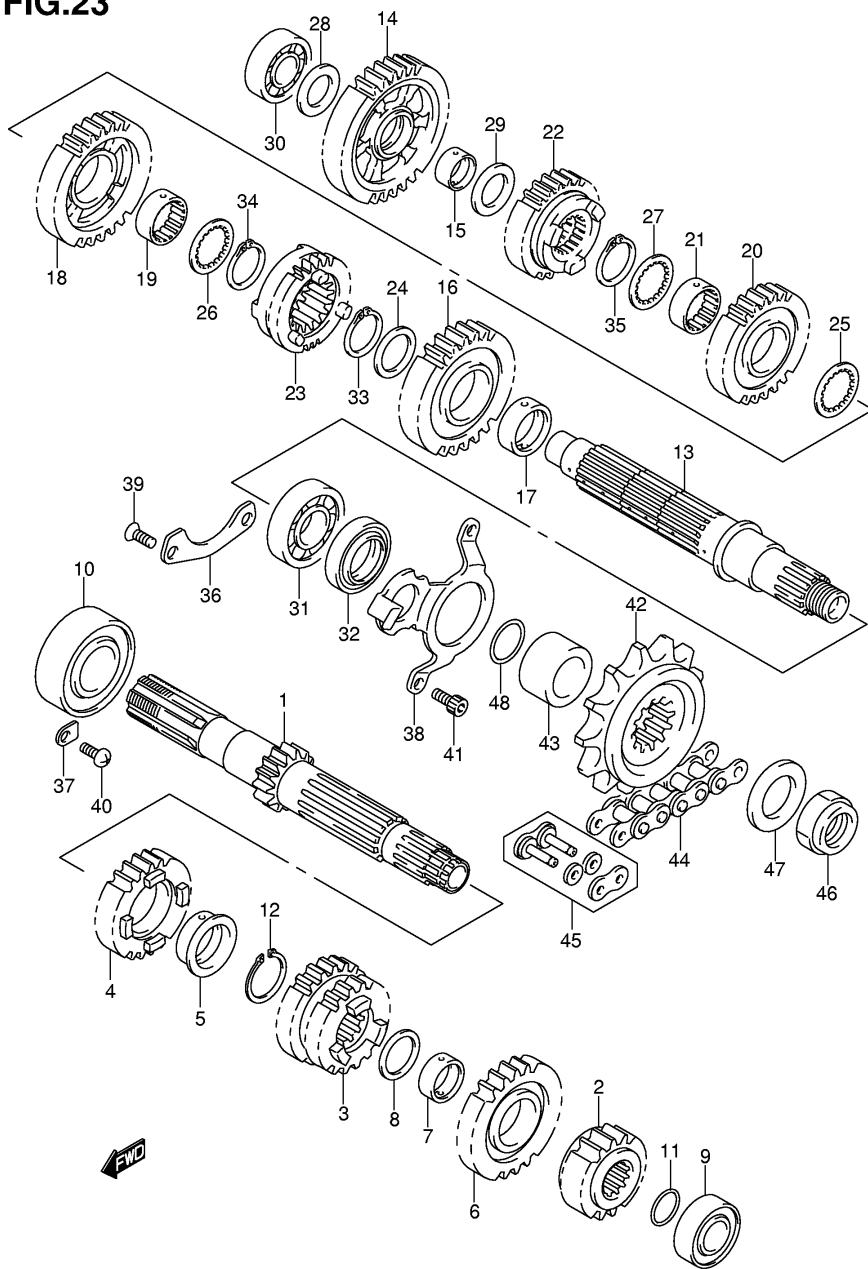

FIG.23

Ref No	Part No	Description
1	24120-06G00	Shaft, Counter (nt:12)
2	24221-02F01	Gear, 2nd Drive (nt:15)
3	24231-02F20	Gear, 3rd & 4th Drive
4	24251-02F11	Gear, 5th Drive (nt:23)
5	24252-02F10	Bush, 5th Drive Gear
6	24261-06G00	Gear, 6th Drive (nt:23)
7	24262-02F00	Bush, 6th Drive Gear
8	09181-22167	Washer, 6th Drive
9	09262-20139	Bearing, Center Shaft Lh
10	09262-25073	Bearing, Center Shaft Rh
11	09280-17004	O Ring, Center Shaft
12	09380-27001	Circlip, 5th Drive
13	24130-02F10	Shaft, Drive
14	24311-06G00	Gear, 1st Driven (nt:36)
15	24312-02F00	Bush, 1st Driven
16	24321-02F11	Gear, 2nd Driven (nt:29)
17	24322-02F01	Bush, 2nd Driven
18	24331-02F12	Gear, 3rd Driven (nt:27)
19	24332-17E20	Bush, 3rd Driven Gear
20	24341-02F20	Gear, 4th Driven (nt:27)
21	24332-17E20	Bush, 4th Driven Gear
22	24351-02F13	Gear, 5th Driven (nt:25)
23	24361-06G00	Gear, 6th Driven (nt:21)
24	09160-27008	Washer, 2nd Driven Gear
25	09167-27002	Washer, 3rd & 4th Driven
26	24333-02F00	Washer, 3rd Driven
27	24333-02F00	Washer, 4th Driven
28	09181-20251	Washer, 1st Driven Rh
29	09181-22223	Washer, 1st Driven Lh
30	09262-20082	Bearing, Drive Shaft Rh
31	09262-28040	Bearing, Drive Shaft Lh
32	09283-38020	Seal, Drive Shaft
33	09380-27001	Circlip, 2nd Driven
34	09380-27001	Circlip, 3rd Driven
35	09380-27001	Circlip, 4th Driven
36	24741-06G00	Retainer, Drive Shaft
37	24741-21A00	Retainer, Center Shaft
38	24751-06G00	Retainer, Drive Shaft
39	09126-06011	Screw, Drive Shaft (6x12)
40	02112-0612A	Screw, Center Shaft
41	07130-0612A	Bolt, Drive Shaft Oil
42	27510-20A20	Sprocket, Engine (nt:17)
43	27531-24B13	Spacer, Sprocket
44	27600-06G00-112	Chain Assy (rk525smoz7)
45	27620-06G00	Joint Set, Chain
46	09159-20004	Nut
47	09160-25009	Washer (25x41x3)
48	09280-24010	O Ring (d:2.4,id:23.7)