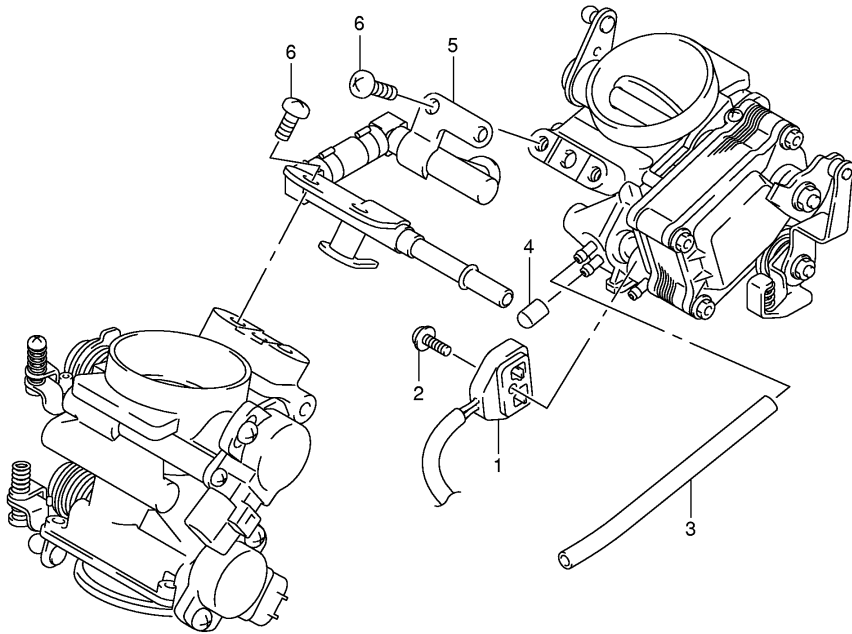

FIG.12

Ref No	Part No	Description
1	13477-39F00	Harness Assy
2	02112-34163	Screw
3	13683-10F60	Hose
4	13274-84000	Cap
4	13274-84000	Cap
5	15730-06G00	Delivery Pipe Assy
6	13602-06128	Screw