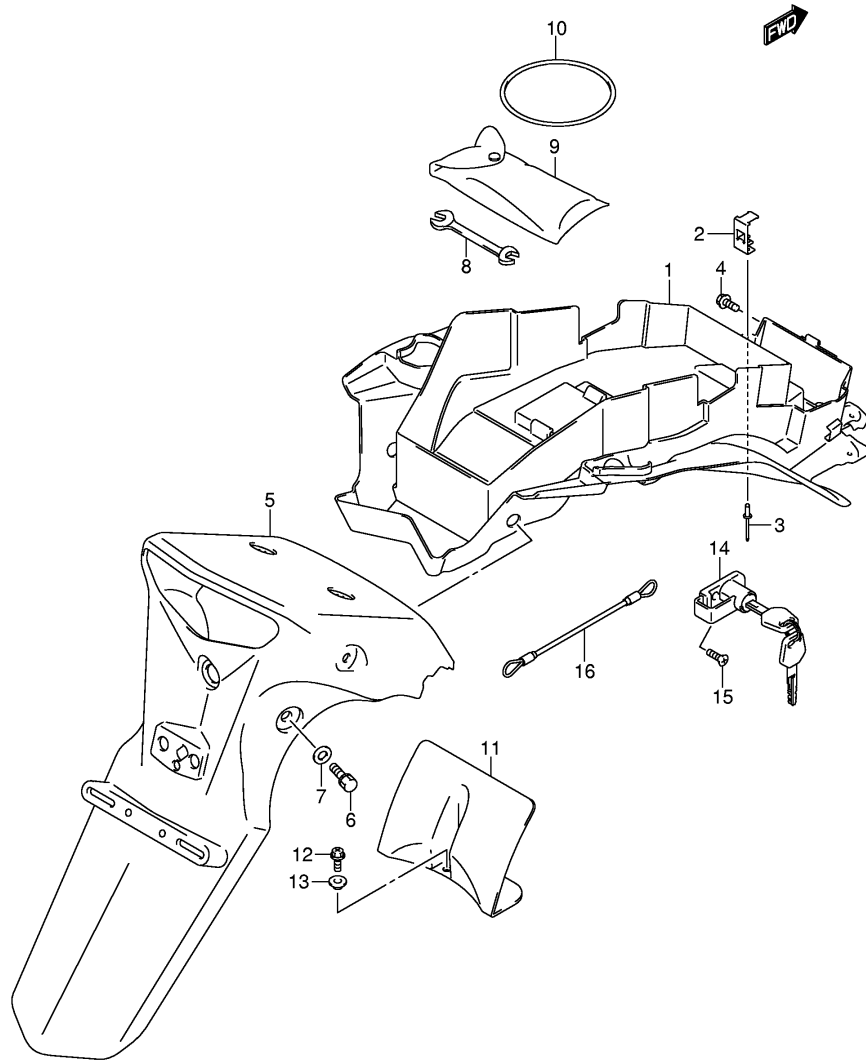

FIG.48

Ref No	Part No	Description
1	63111-06G00	Fender, Rear Front
2	47412-06G00	Bracket, Fuel Sensor
3	09229-04020	Rivet
4	09116-06210	Bolt
5	63112-06G00-291	Fender, Rear (black)
6	01547-06123	Bolt
7	09160-06156	Washer
8	09813-00027	Spanner, 8x10
9	09800-21035	Tool Assy
10	09280-61002	Band, Tool
11	63421-19F00	Mud Guard, Rear Fender Lower
12	02162-0616C	Bolt
13	09169-06071	Washer
14	95700-42810	Lock Set, Helmet
15	02122-0620A	Screw
16	95740-06G00	Cable, Helmet Lock