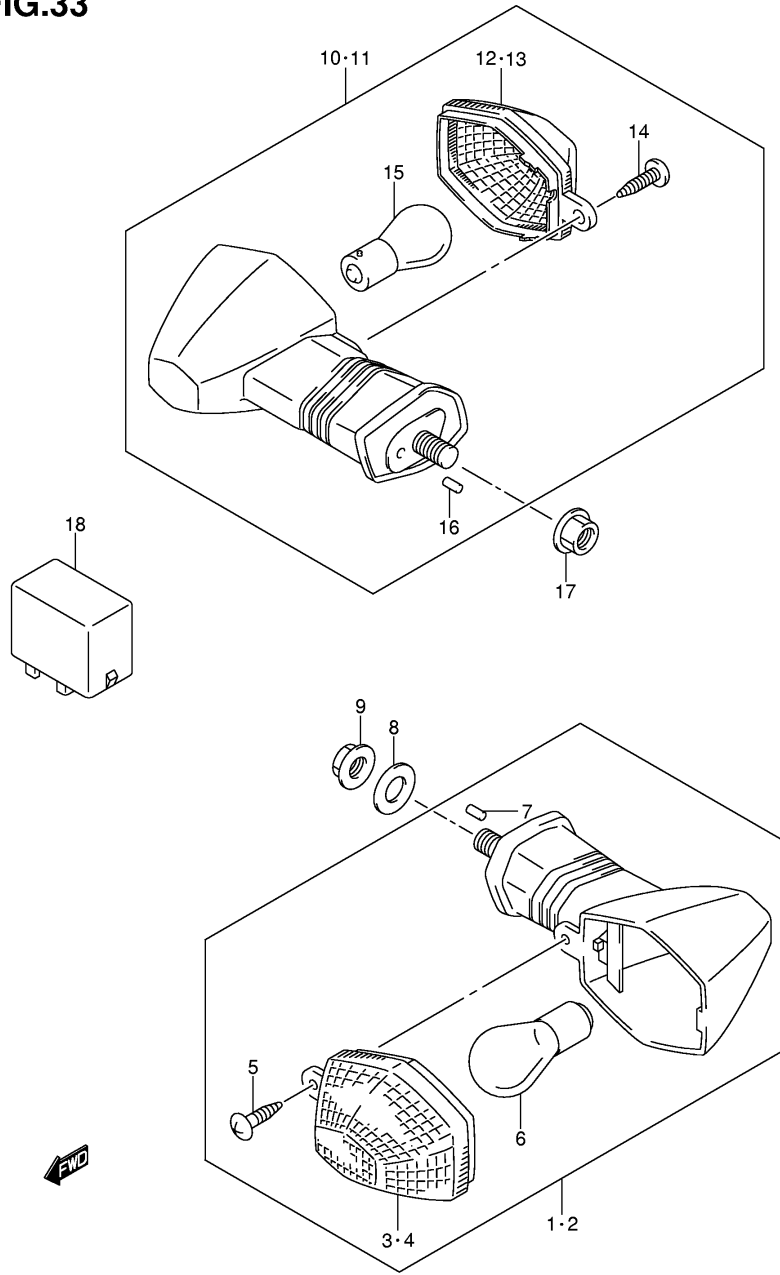

FIG.33

Ref No	Part No	Description
1	35601-27G10	Lamp Assy, Front Turnsignal Rh
2	35602-27G10	Lamp Assy, Front Turnsignal Lh
3	35612-31F30	• . Lens, Rh
4	35632-31F30	• . Lens, Lh
5	03242-04163	• . Screw
6	09471-12188	• . Bulb (12v55w,h7)
7	09202-04017	• . Pin
8	09160-12092	Washer
9	08316-1012A	Nut
10	35603-06G20	Lamp Assy, Rear Turnsignal Rh
11	35604-06G20	Lamp Assy, Rear Turnsignal Lh
12	35632-31F30	• . Lens, Rh
13	35612-31F30	• . Lens, Lh
14	03242-04163	• . Screw
15	09471-12188	• . Bulb (12v55w,h7)
16	09202-04017	• . Pin
17	08316-1012A	Nut
18	38610-03F00	Relay Assy, Turnsignal Lamp