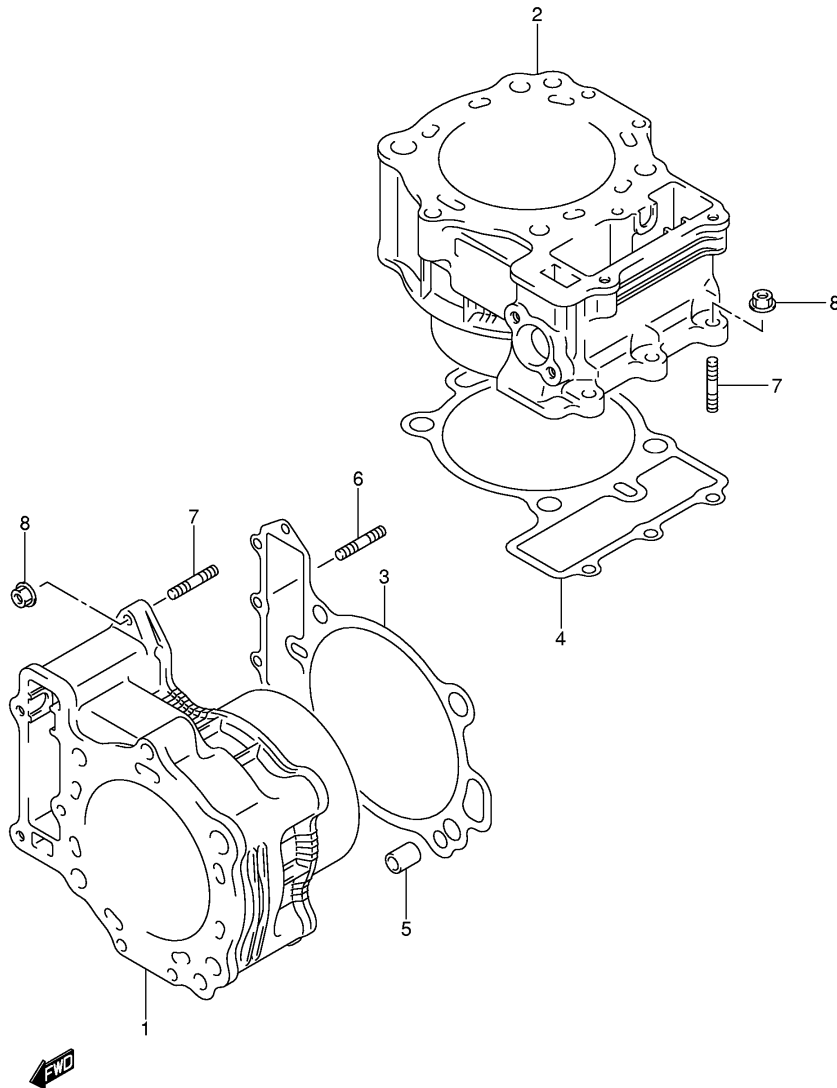

FIG.4

Ref No	Part No	Description
1	11211-06G00-0F0	Cylinder, Front
2	11221-06G00-0F0	Cylinder, Rear
3	11241-02F01	Gasket, Cylinder Front
4	11242-02F01	Gasket, Cylinder Rear
5	04211-13189	Pin
6	09108-06118	Stud Bolt
7	01421-0620B	Stud Bolt
8	08316-10063	Nut