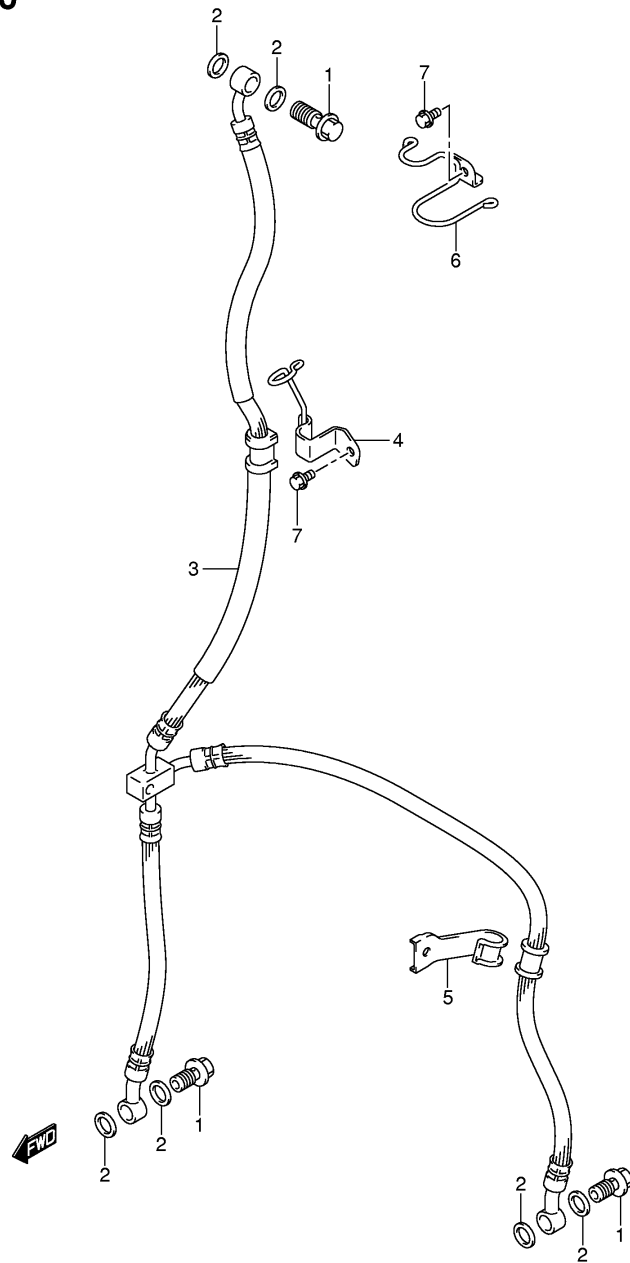

FIG.60

Ref No	Part No	Description
1	09360-10042	Bolt (10x1.25x22)
2	09161-10009	Washer (10x15x1.5)
3	59480-06G00	Hose, Front Brake
4	59260-06G00	Clamp, Front Brake Hose
5	59268-06G00	Clamp, Front Brake Hose
6	59540-06G00	Guide, Front Brake Hose
7	01547-06123	Bolt, Clamp