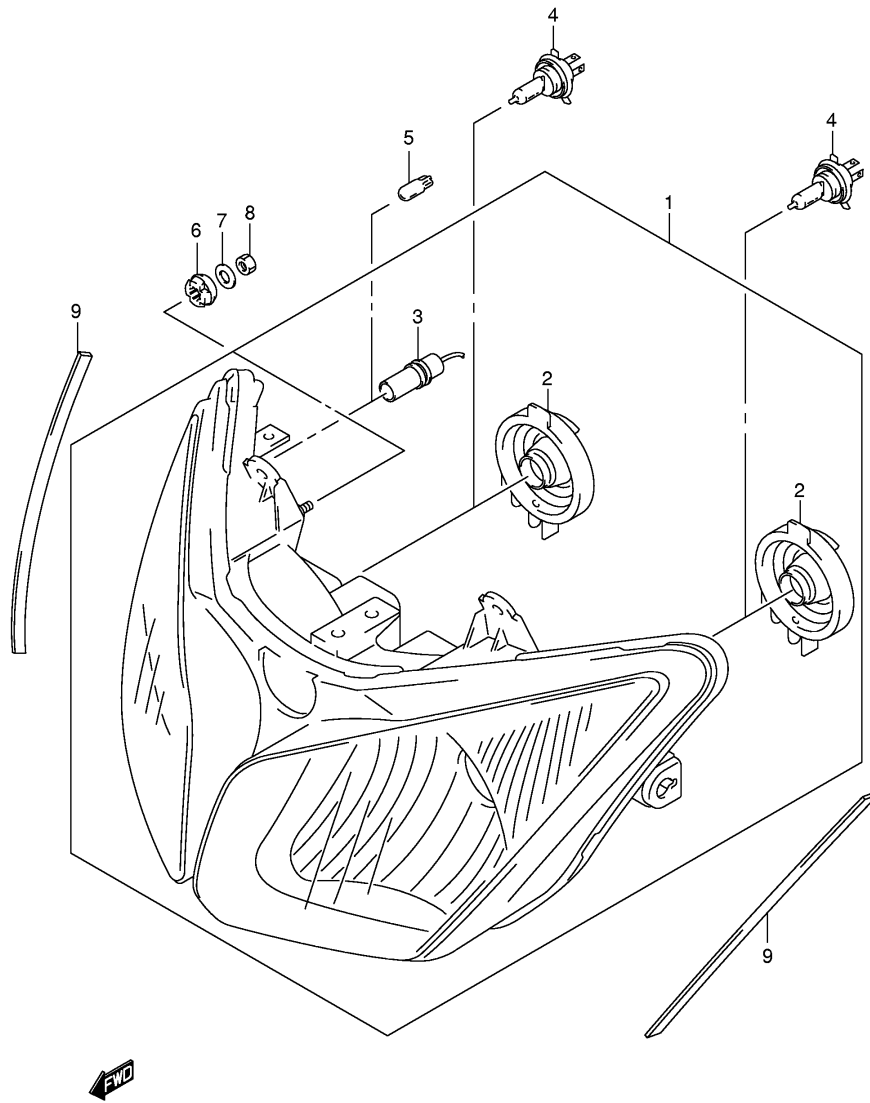

FIG.31

Ref No	Part No	Description
1	35100-06G50-999	Headlamp Assy
2	35125-77A00	• . Socket, Cover
3	36118-06G50	• . Cord Assy
4	09471-12182	Bulb (12v,60/55w,h4)
5	09471-12216	Bulb (12v,5w)
6	09320-09010	Cushion
7	09160-06088	Washer, 6.5x20x1.6
8	08310-0006A	Nut
9	33652-06G10	Cushion, Headlamp