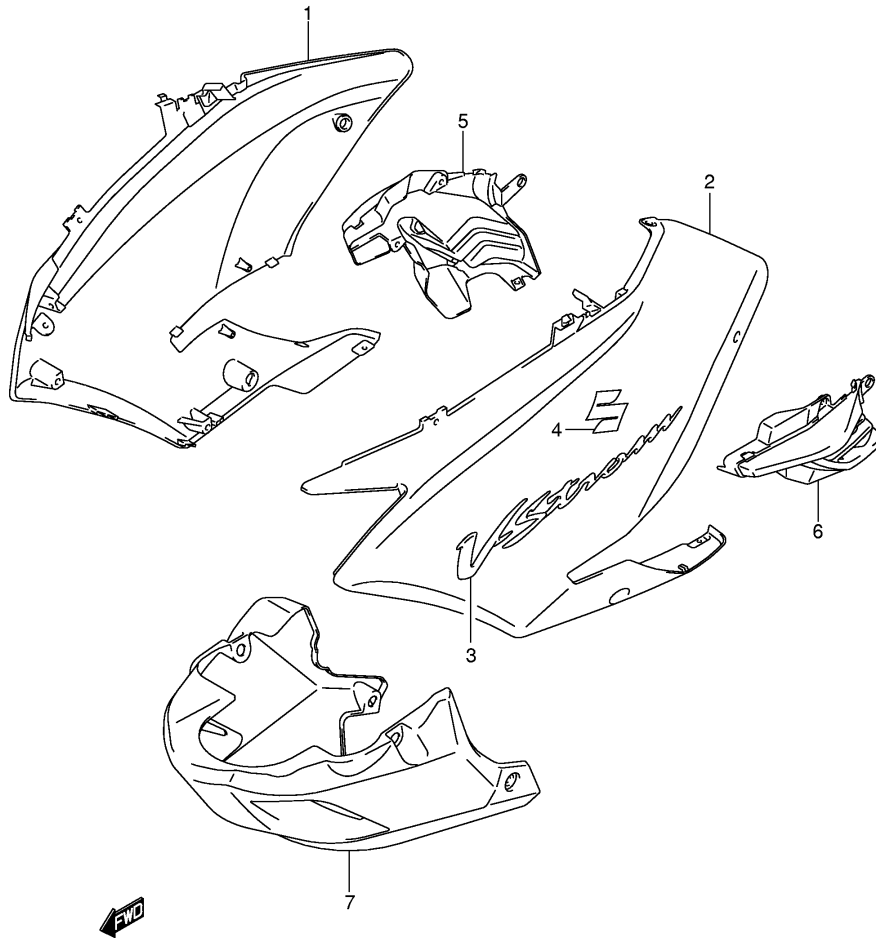

FIG.51

Ref No	Part No	Description
1	94402-06G40-4DX	Cowl Assy, Side Rh (black)
1	94402-06G40-YU8	Cowl Assy, Side Rh (gray)
1	94402-06G40-YKY	Cowl Assy, Side Rh (blue)
2	94403-06G40-4DX	Cowl Assy, Side Lh (black)
2	94403-06G40-YU8	Cowl Assy, Side Lh (gray)
2	94403-06G40-YKY	Cowl Assy, Side Lh (blue)
3	68681-27G00-DWV	• . Emblem
3	68681-27G00-DWW	• . Emblem
3	68681-27G00-DWY	• . Emblem
4	68111-18G20	• . Emblem, "s"
5	94440-06G00-291	Cover, Side Rh (black)
6	94450-06G00-291	Cover, Side Rh (black)
7	94471-06GA0-291	Cowling, Under (black)