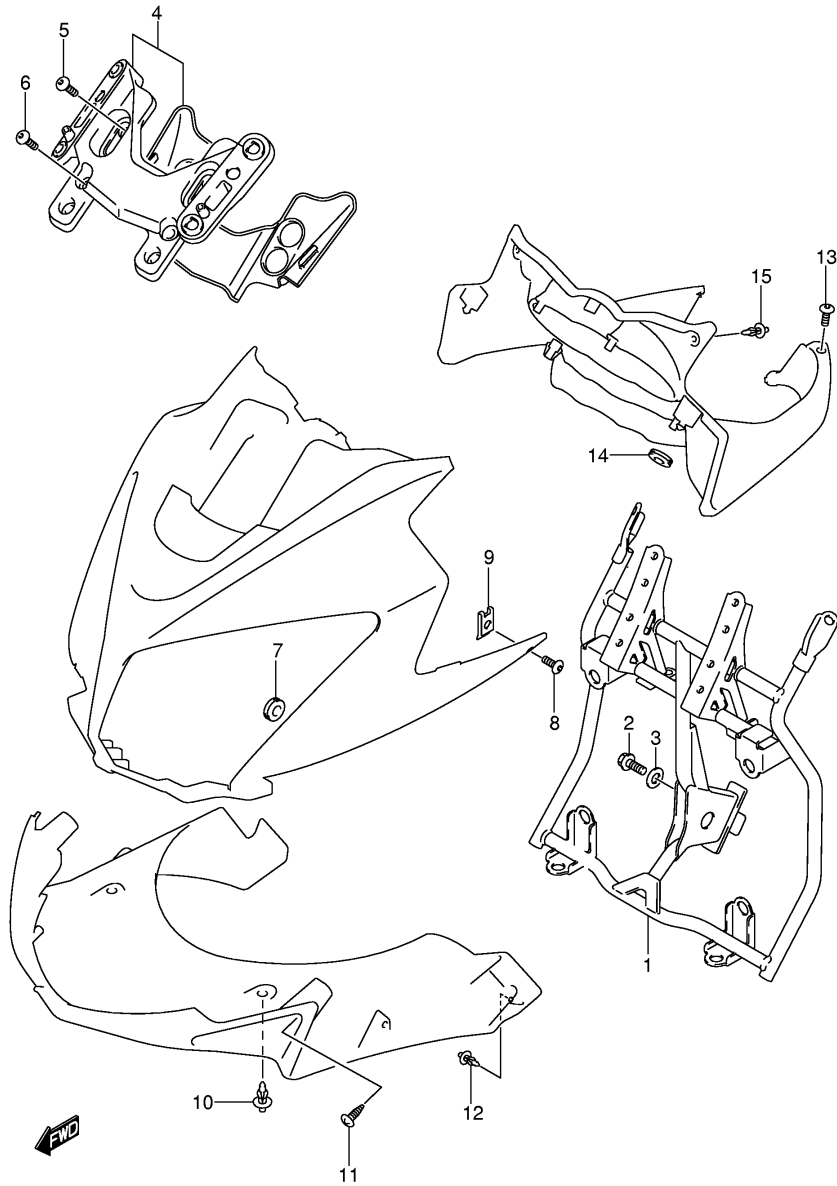

FIG.50

Ref No	Part No	Description
1	94510-27G01	Brace, Cowling
2	09103-08505	Bolt
3	09164-08020	Washer
4	94600-27G00	Brace, Windscreen
5	09139-06126	Screw, Upper
6	09139-06120	Screw, Lower
7	09320-08028	Cushion
8	09139-05064	Screw, Side
9	09148-05038	Nut, Side
10	09409-07333	Clip, Inner Cover Upper
11	03242-05163	Screw, Inner Cover
12	09409-06314-5PK	Clip, Side (black)
13	09139-06122	Screw, Meter Panel Rear Side
14	09320-06016	Cushion, Meter Panel Rear
15	09409-06314-5PK	Clip, Meter Panel (black)

DL1000K7 E02_050
COWL INSTALLATION PARTS