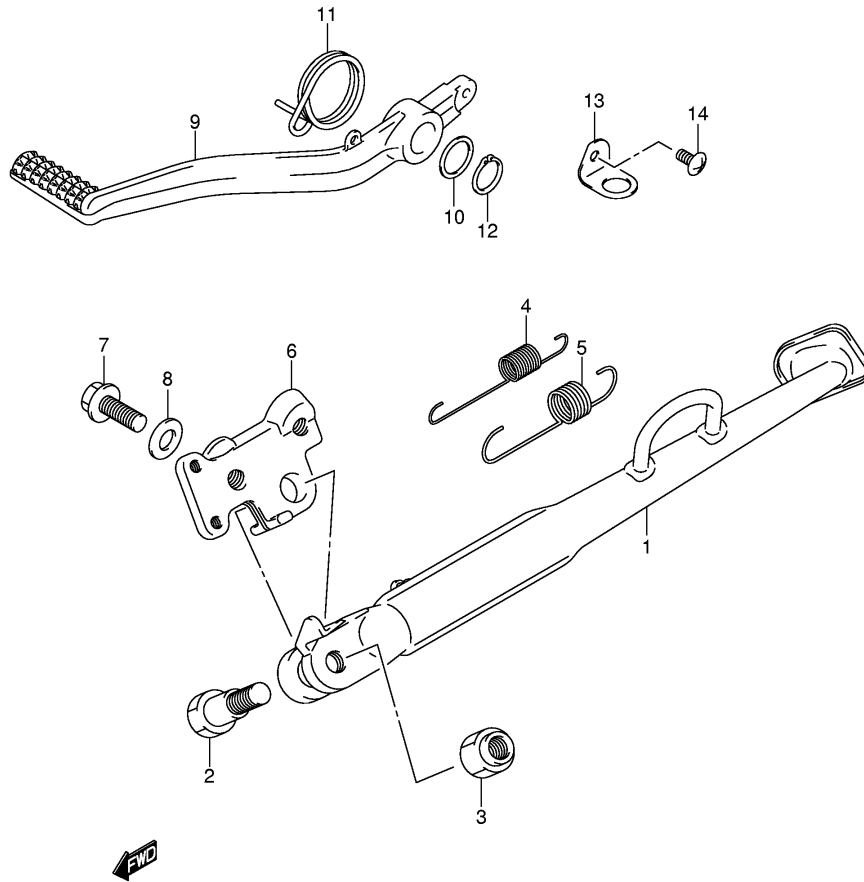

FIG.38

Ref No	Part No	Description
1	42310-06G00	Stand, Prop
2	09111-10058	Bolt
3	42321-03FK0	Nut
4	09443-14058	Spring, Inner
5	09443-19011	Spring, Outer
6	42330-06G00	Bracket, Prop Stand
7	09100-12084	Bolt
8	09160-12061	Washer
9	43111-06G00	Pedal, Brake
10	09160-18022	Washer
11	09448-41005	Spring
12	08331-3118A	Clip
13	43251-06G00	Bracket, Stop Switch
14	02142-0612A	Screw