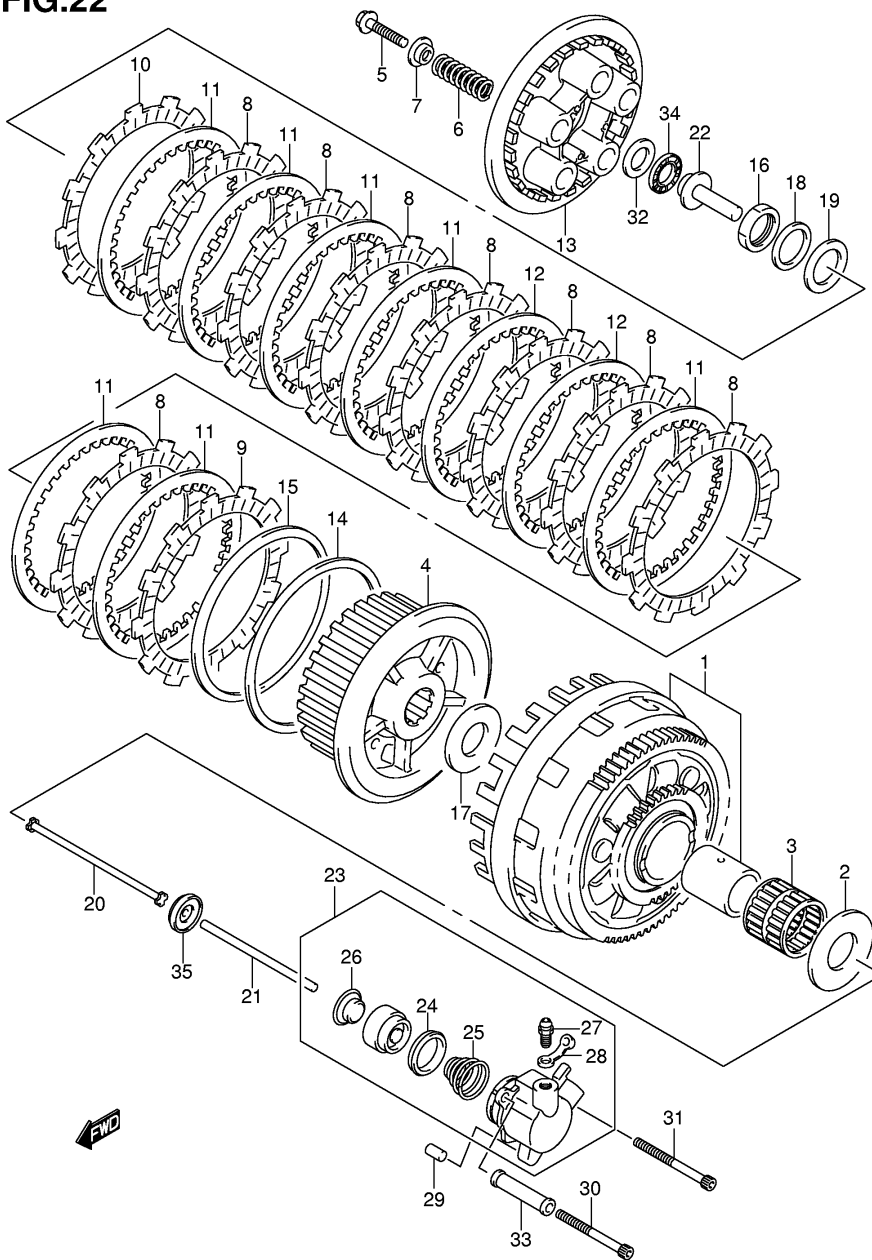

FIG.22

Ref No	Part No	Description
1	21200-06811	Gear Assy, Primary Driven
2	09160-25074	Washer (25x52x2.5)
3	09263-35013	Bearing (35x40x39.8)
4	21410-06G00	Hub, Clutch Sleeve
5	21412-06G00	Bolt, Spring Support
6	21413-06G10	Spring, Clutch
7	21414-29F00	Washer
8	21441-24F20	Plate, Clutch Drive No.1
9	21442-24F00	Plate, Clutch Drive No.2
10	21441-24F10	Plate, Clutch Drive No.3
11	21451-24F00	Plate, Clutch Driven
12	21451-24F10	Plate, Clutch Driven
13	21462-06G00	Disk, Clutch Pressure
14	21471-06G00	Seat, Wave Washer
15	21472-06G00	Washer, Clutch Plate Wave
16	09159-24010	Nut, Clutch Sleeve Hub
17	09160-25056	Washer, Clutch Sleeve
18	09164-24006	Washer, Clutch Sleeve
19	09181-25223	Washer, Sleeve Hub Nut
20	23110-27A00	Rod, Clutch Push Rh
21	23111-26D00	Rod, Clutch Push Lh
22	23121-31E00	Piece, Clutch Push
23	23160-06G02	Cylinder, Clutch Release
24	23163-06B00	. . Cup
25	23164-05A00	. . Spring
26	23166-06G00	. . Cover, Dust
27	59121-01A00	. . Bleeder
28	59122-01A00	. . Cap, Bleeder
29	04221-08149	Pin, Clutch Release Cylinder
30	07130-0665A	Bolt, Clutch Release Cylinder
31	07130-0670A	Bolt, Clutch Release Cylinder
32	09160-15045	Washer, Clutch Push
33	23171-06G00	Spacer, Clutch Release
34	09263-15003	Bearing, Clutch Push
35	09283-06008	Seal, Clutch Push (6x34x10.5)