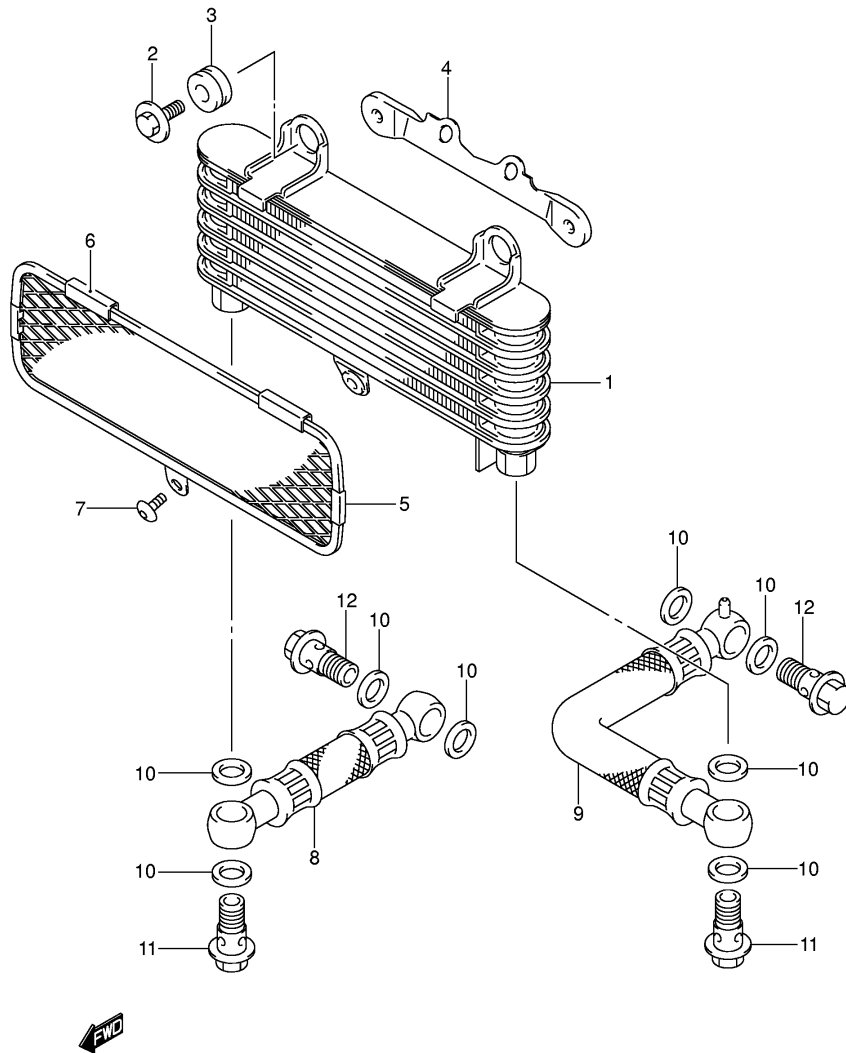

FIG.17

Ref No	Part No	Description
1	16600-16G00	Cooler Assy, Oil
2	09116-06167	Bolt
3	09320-09009	Cushion
4	16620-02F00	Bracket, Oil Cooler
5	16650-16G00	Guard, Oil Cooler
6	17765-09F00	• . Protector, Center
7	02142-05103	Bolt
8	16460-16G00	Hose, Oil Cooler Rh
9	16470-16G00	Hose, Oil Cooler Lh
10	09168-14015	Gasket
11	09360-12012	Bolt, Union
12	09360-14012	Bolt