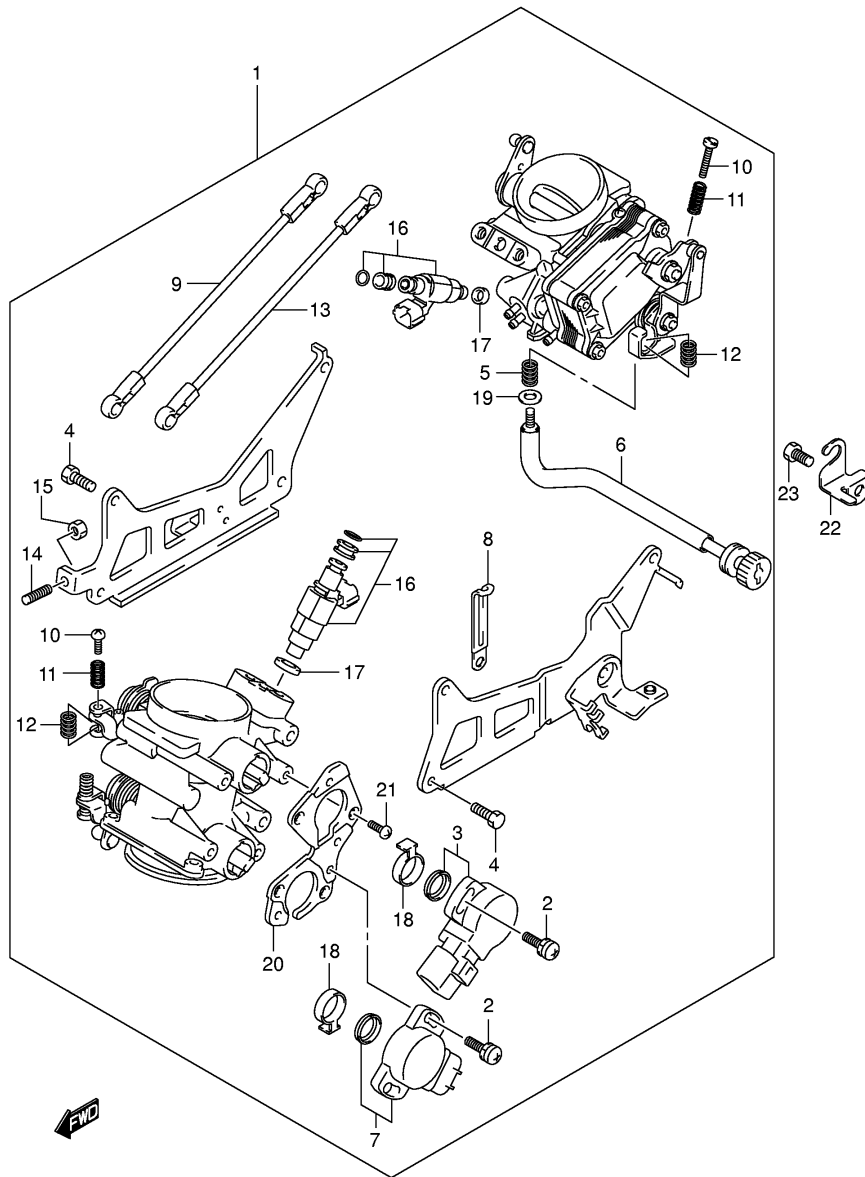

DL1000K7 E02_009
CAM SHAFT/VALVE

FIG.10

Ref No	Part No	Description
1	12760-23F00	Chain, Cam Shaft Drive
2	12771-06G00	Guide, Cam Chain
3	12810-06G00	Tensioner, Front Cam Chain
4	12815-06G00	Tensioner, Rear Cam Chain
5	07120-06123	Bolt
6	12832-05A10	Adjuster Assy, Front Tensioner
7	09168-12018	. Gasket
8	12830-30A01	Adjuster Assy, Rear Tensioner
9	12832-02A00	. O Ring
10	12833-30A01	. Spring
11	12834-02A00	. Plug
12	12837-19B10	Gasket
13	12837-24A10	Gasket
14	07130-06253	Bolt
15	07130-06203	Bolt
16	12750-06G00	Gear, Cam Chain Idler No.2
17	12755-02F01	Shaft, Idler No.2
18	09168-26001	Gasket
19	09421-04004	Key
20	12716-06G00	Shaft, Idler
21	09140-16001	Nut
22	09181-16212	Washer
23	08112-63030	Bearing, Rh
24	09262-25006	Bearing, Lh
25	24741-20A00	Retainer, Bearing
26	09126-06011	Screw
27	12731-06G01	Sprocket, Idler No.1
28	09181-15164	Shim, Cam Chain Idler, T:0.9
28	09181-15166	Shim, Cam Chain Idler, T:1.0
28	09181-15172	Shim, Cam Chain Idler, T:1.1
28	09181-15176	Shim, Cam Chain Idler, T:1.2
28	09181-15181	Shim, Cam Chain Idler, T:1.3
28	09181-15182	Shim, Cam Chain Idler, T:1.4

DL1000K7 E02_010
CAM CHAIN

FIG.11

Ref No	Part No	Description
1	13405-06G31	Injection Assy
1	13405-06G51	Injection Assy
2	13605-02F00	• Screw
3	13580-06G00	• Sensor Assy
4	13612-02F00	• Bolt
5	13271-93011	• Spring
6	13270-06G00	• Adjust Screw Assy
7	13580-02F00	• Sensor Assy
8	09404-06429	• Clamp
9	13552-06G10	• Rod Assy
10	13548-42F00	• Screw
11	13271-44B00	• Spring
12	13268-89J00	• Spring
13	13552-06G00	• Rod Assy
14	13605-06G00	• Adjust Screw
15	13607-47070	• Nut
16	15710-06G00	• Injector Assy
17	13672-33E00	• Cushion
18	13311-06G00	• Ring
19	13386-09410	• Washer
20	13627-06G00	• Plate
21	02112-04107	• Screw
22	13279-06G00	Plate, Idle Adjust
23	01500-06123	Bolt, Idle Adjust Plate