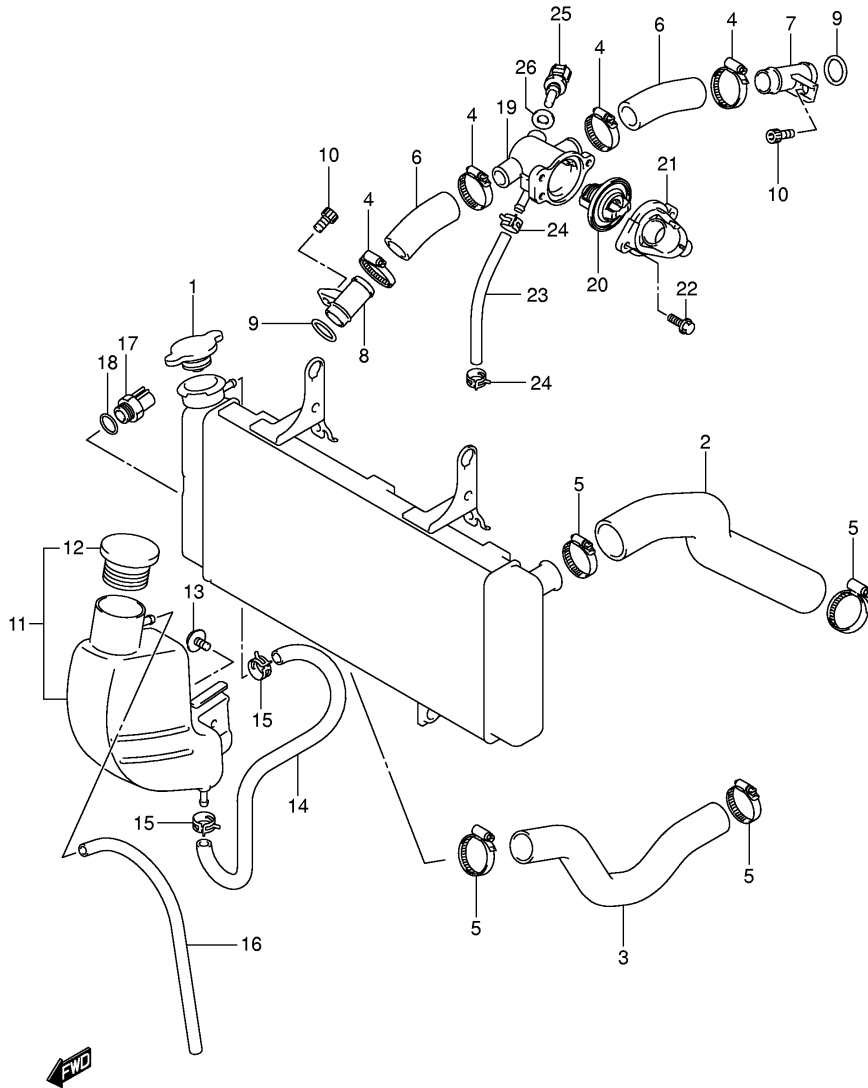

Ref No	Part No	Description
1	17730-12C20	Cap, Radiator
2	17851-06G00	Hose, Radiator Inlet
3	17852-06G00	Hose, Radiator Outlet
4	09402-28511	Clamp
5	09402-38511	Clamp
6	17853-02F00	Hose, Connector Inlet
7	17890-06G20	Union, Connector Hose
8	17890-06G20	Union, Connector Hose
9	09280-18009	O Ring
10	07130-06123	Bolt
11	17910-06G10	Tank Assy, Reservoir
12	17931-06G00	• . Cap
13	09111-06085	Bolt
14	17981-19F00	Hose, Reservoir Tank Inlet
15	09401-08411	Clip
16	09352-50901-00B	Hose, Reservoir Tank
17	17680-33E00	Switch, Radiator Fan
18	17689-50F00	• . O Ring
19	17662-02F11	Connector, Thermostat Inlet
20	17670-06G50	Thermostat
21	17663-42E00	Cap, Thermostat Connector
22	01550-06163	Bolt, Connector
23	17856-16G10	Hose, Water Bypass
24	09401-12409	Clip
25	13650-57F00	Sensor, Water Temp
26	09168-12017	Gasket, Temp Sensor