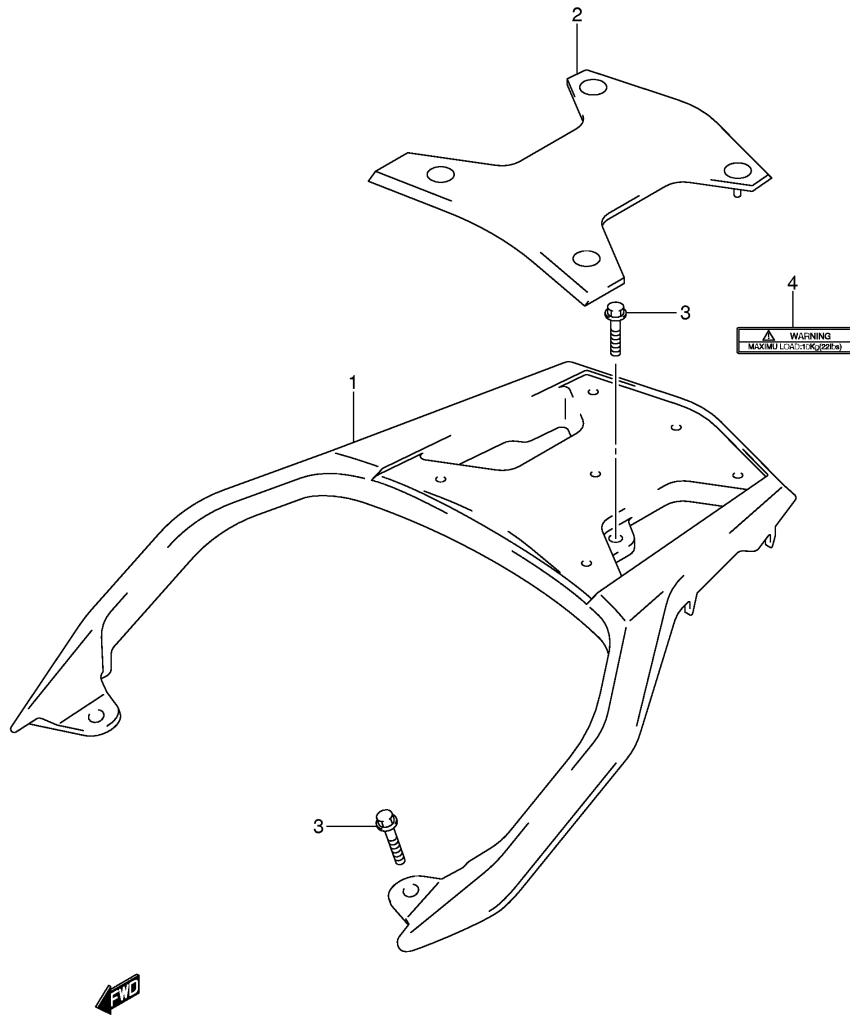

FIG.40

Ref No	Part No	Description
1	46311-06G00-YKV	Carrier, Sport (black)
2	46321-06G00	Mat, Carrier
3	09103-08391	Bolt
4	68391-06G00	Label, Carrier