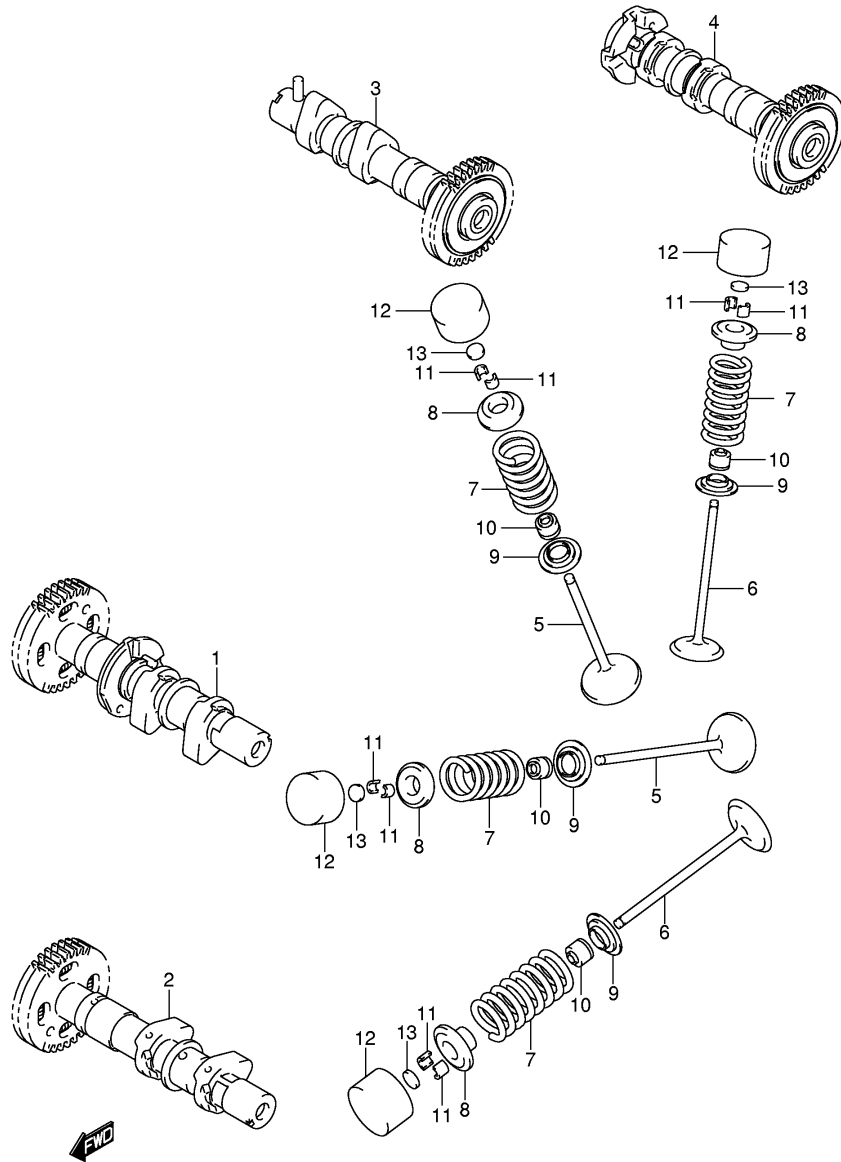

FIG.9

Ref No	Part No	Description
1	12701-06G00	Camshaft Assy, Intake Front
2	12702-06G00	Camshaft Assy, Exhaust Front
3	12703-06G00	Camshaft Assy, Intake Rear
4	12704-06G00	Camshaft Assy, Exhaust Rear
5	12911-16G00	Valve, Intake
6	12912-02F00	Valve, Exhaust
7	12921-06G00	Spring Valve
8	12931-06G00	Retainer, Valve Spring
9	12933-06G00	Seat, Valve Spring
10	09289-05015	Seal, Valve Stem Oil
11	12932-24400	Cotter, Valve
12	12891-02F00	Tappet
13	12892-41C00-230	Shim, Tappet (t:2.30)
13	12892-41C00-235	Shim, Tappet (t:2.35)
13	12892-41C00-240	Shim, Tappet (t:2.40)
13	12892-41C00-245	Shim, Tappet (t:2.45)
13	12892-41C00-250	Shim, Tappet (t:2.50)
13	12892-41C00-255	Shim, Tappet (t:2.55)
13	12892-41C00-260	Shim, Tappet (t:2.60)
13	12892-41C00-265	Shim, Tappet (t:2.65)
13	12892-41C00-270	Shim, Tappet (t:2.70)
13	12892-41C00-275	Shim, Tappet (t:2.75)
13	12892-41C00-280	Shim, Tappet (t:2.80)
13	12892-41C00-285	Shim, Tappet (t:2.85)
13	12892-41C00-290	Shim, Tappet (t:2.90)
13	12892-41C00-295	Shim, Tappet (t:2.95)
13	12892-41C00-300	Shim, Tappet (t:3.00)
13	12892-41C00-305	Shim, Tappet (t:3.05)
13	12892-41C00-310	Shim, Tappet (t:3.10)
13	12892-41C00-315	Shim, Tappet (t:3.15)
13	12892-41C00-320	Shim, Tappet (t:3.20)
13	12892-41C00-325	Shim, Tappet (t:3.25)
13	12892-41C00-330	Shim, Tappet (t:3.30)
13	12892-41C00-335	Shim, Tappet (t:3.35)
13	12892-41C00-340	Shim, Tappet (t:3.40)
13	12892-41C00-345	Shim, Tappet (t:3.45)
13	12892-41C00-350	Shim, Tappet (t:3.50)
14	12800-41810	Shim Set, Tappet Inc.ref.no.13-1~13-25 (5pcs.each) & No.15
15	99000-69471	• . Case, Tappet Shim

DL1000K7 E02_009
CAM SHAFT/VALVE