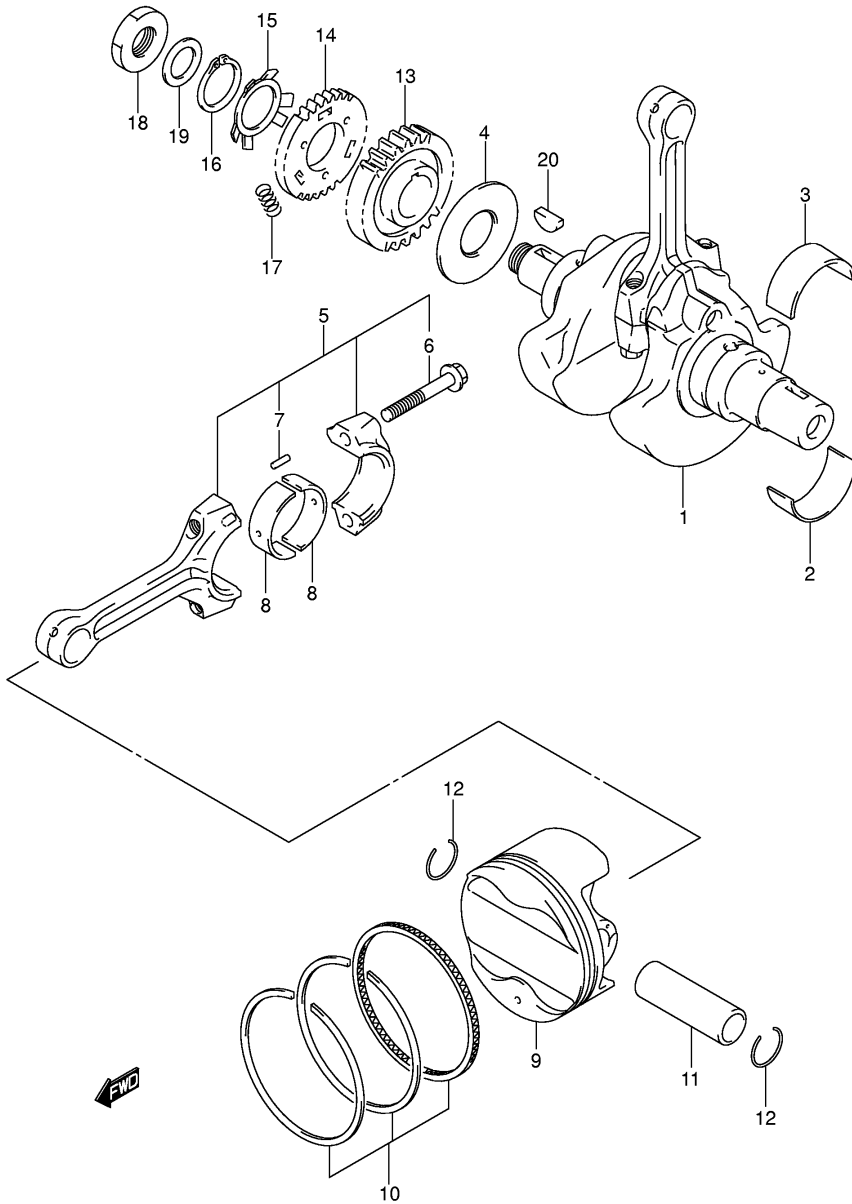

FIG.7

Ref No	Part No	Description
1	12220-06G00	Crankshaft
2	12229-16G00-0A0	Bearing, Lower (green)
2	12229-16G00-0B0	Bearing, Lower (black)
2	12229-16G00-0C0	Bearing, Lower (brown)
3	12229-16G00-0A0	Bearing, Upper (green)
3	12229-16G00-0B0	Bearing, Upper (black)
3	12229-16G00-0C0	Bearing, Upper (brown)
4	12652-38B00	Washer, Crank Thrust
5	12160-06G00	Connecting Rod Assy
6	12163-06G00	. Bolt
7	12165-27A50	. Pin
8	12164-02F11-0A0	Bearing, Crank Pin (green)
8	12164-02F11-0B0	Bearing, Crank Pin (black)
8	12164-02F11-0C0	Bearing, Crank Pin (brown)
8	12164-02F11-0D0	Bearing, Crank Pin (yellow)
9	12111-06G00-0F0	Piston
10	12140-02F42	Ring Set, Piston
11	12151-02F00	Pin, Piston
12	09381-22002	Circlip
13	21111-02F11	Gear, Primary Drive
14	21112-02F00	Gear, Primary Drive Scissors
15	21114-02F00	Washer
16	08331-31406	Circlip
17	09440-07001	Spring
18	09140-22012	Nut
19	09164-22007	Washer
20	09420-06001	Key