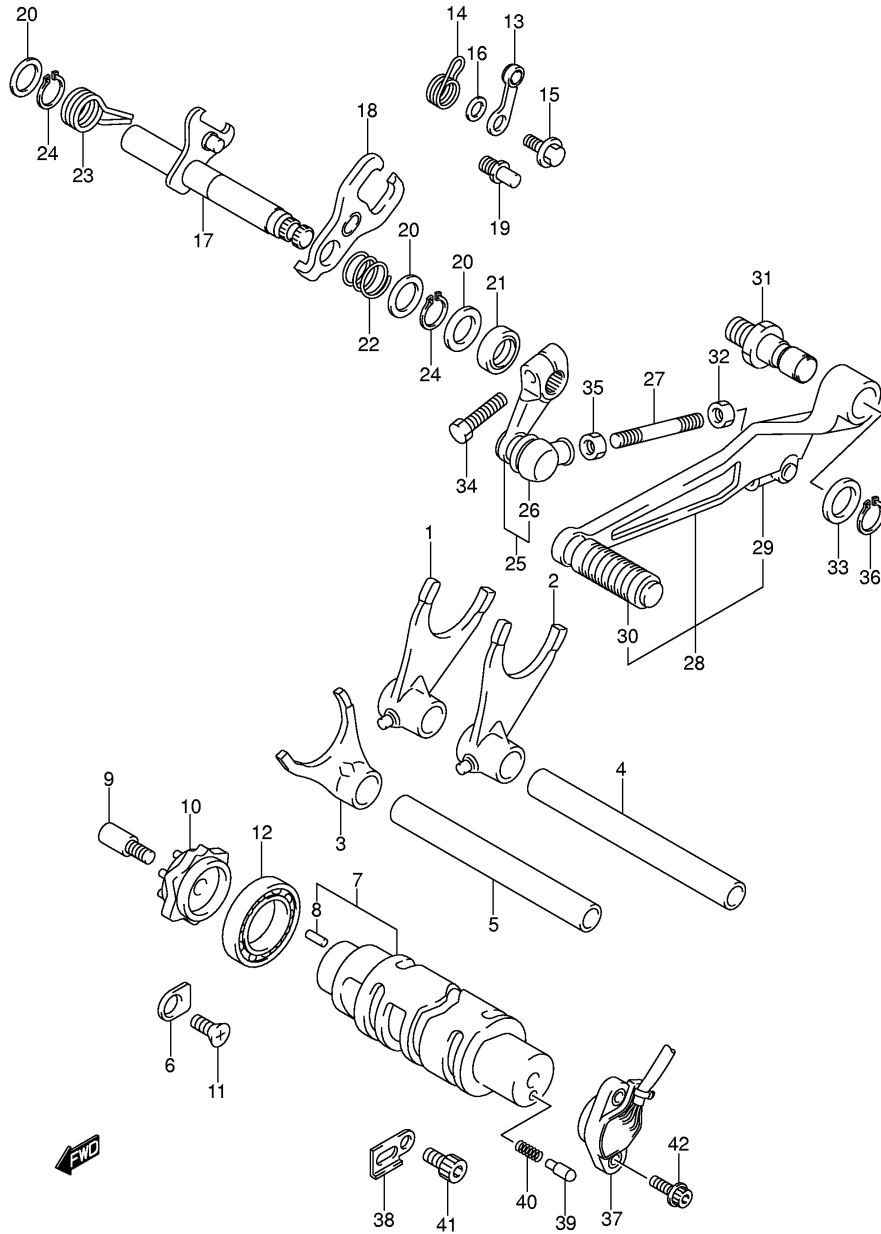

FIG.24

Ref No	Part No	Description
1	25211-17E01	Fork, Gear Shift No.2
2	25211-35F00	Fork, Gear Shift No.1
3	25231-35F00	Fork, Gear Shift No.3
4	25411-02F20	Shaft, Gear Shift Fork No.2
5	25411-02F20	Shaft, Gear Shift Fork No.1
6	24741-21A00	Retainer, Shift Cam
7	25310-02F10	Cam, Gear Shift
8	04221-04089	• Pin, Shift Cam
9	25312-12C00	Stopper, Shift Cam
10	25381-13E00	Plate, Gear Shift
11	09125-06110	Screw, Shift Cam, 6x12
12	08113-69050	Bearing, Shift Cam
13	25350-06G00	Stopper, Shift Cam
14	25355-38F00	Spring, Stopper Arm
15	09111-06041	Bolt (6x14.3)
16	08211-06141	Washer
17	25510-06G10	Shaft, Gear Shift
18	25512-06G00	Plate, Gear Shift
19	25671-01011	Stopper, Gear Shift
20	09181-14167	Washer, Gear Shift Rh
21	09283-14006	Seal, Shift Shaft Oil
22	09440-17009	Spring.gear Shift Plate
23	09444-20001	Spring, Shift Shaft
24	08331-31146	Circlip, Gear Shift
25	25520-06G00	Arm, Gear Shift Link
26	25526-47000	• Cover, Dust
27	25525-43510	Rod, Gear Shift Link
28	25600-06G10	Lever Assy, Gear Shift
29	25526-47000	• Cover, Dust
30	25652-20C00	• Rubber
31	25617-03F00	Shaft, Gear Shift Lever
32	09140-06025	Nut
33	09160-12011	Washer (12.5x20x1)
34	01500-0620A	Bolt
35	08310-00067	Nut
36	08331-3112A	Circlip
37	37730-06G00	Base Assy, Gear Shift Term
38	31497-45000	Clamp, Gear Shift
39	09209-05011	Contact, Gear Shift
40	09440-04010	Spring, Gear Shift Sw
41	07130-05103	Screw, Clamp
42	07120-05163	Screw, Gear Shift Sw