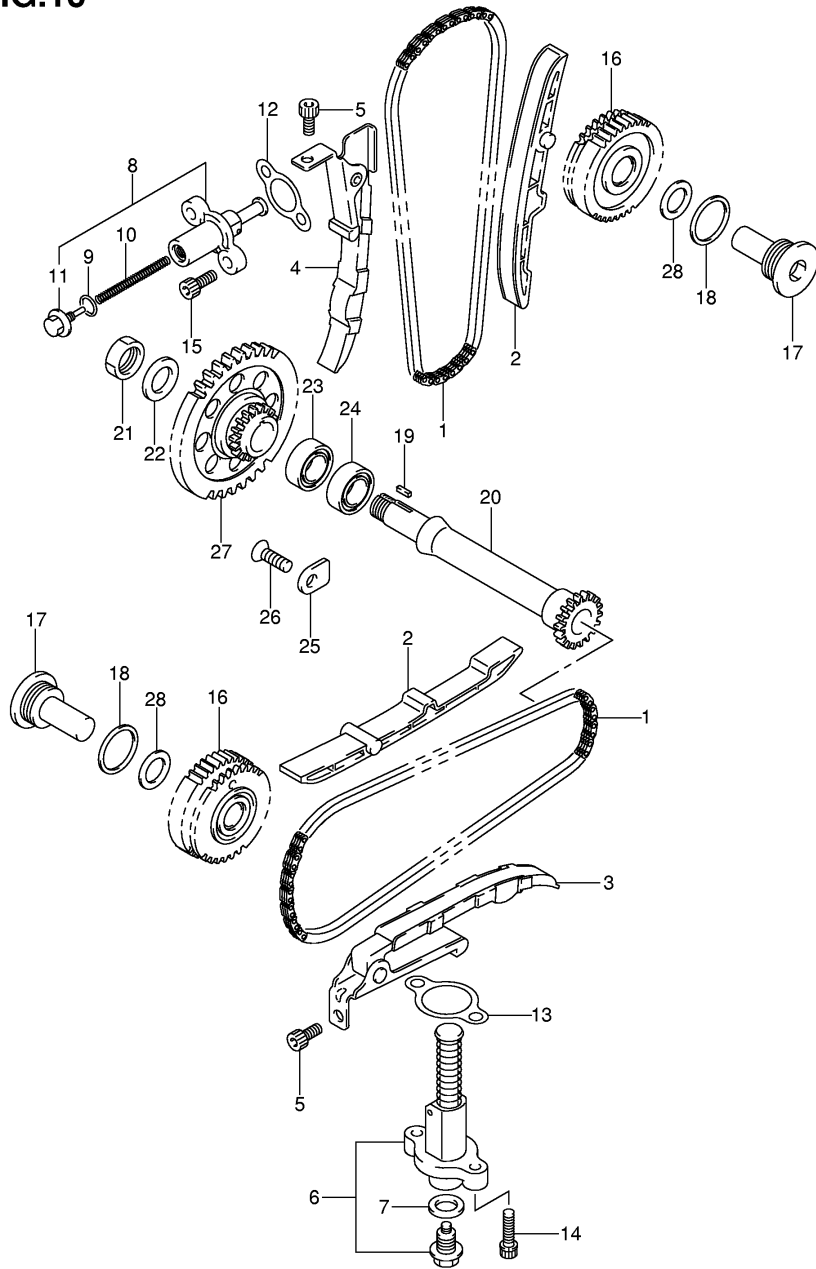

DL1000K7 E02_009
CAM SHAFT/VALVE

FIG.10

Ref No	Part No	Description
1	12760-23F00	Chain, Cam Shaft Drive
2	12771-06G00	Guide, Cam Chain
3	12810-06G00	Tensioner, Front Cam Chain
4	12815-06G00	Tensioner, Rear Cam Chain
5	07120-06123	Bolt
6	12832-05A10	Adjuster Assy, Front Tensioner
7	09168-12018	. Gasket
8	12830-30A01	Adjuster Assy, Rear Tensioner
9	12832-02A00	. O Ring
10	12833-30A01	. Spring
11	12834-02A00	. Plug
12	12837-19B10	Gasket
13	12837-24A10	Gasket
14	07130-06253	Bolt
15	07130-06203	Bolt
16	12750-06G00	Gear, Cam Chain Idler No.2
17	12755-02F01	Shaft, Idler No.2
18	09168-26001	Gasket
19	09421-04004	Key
20	12716-06G00	Shaft, Idler
21	09140-16001	Nut
22	09181-16212	Washer
23	08112-63030	Bearing, Rh
24	09262-25006	Bearing, Lh
25	24741-20A00	Retainer, Bearing
26	09126-06011	Screw
27	12731-06G01	Sprocket, Idler No.1
28	09181-15164	Shim, Cam Chain Idler, T:0.9
28	09181-15166	Shim, Cam Chain Idler, T:1.0
28	09181-15172	Shim, Cam Chain Idler, T:1.1
28	09181-15176	Shim, Cam Chain Idler, T:1.2
28	09181-15181	Shim, Cam Chain Idler, T:1.3
28	09181-15182	Shim, Cam Chain Idler, T:1.4

DL1000K7 E02_010
CAM CHAIN

FIG.11

Ref No	Part No	Description
1	13405-06G31	Injection Assy
1	13405-06G51	Injection Assy
2	13605-02F00	• Screw
3	13580-06G00	• Sensor Assy
4	13612-02F00	• Bolt
5	13271-93011	• Spring
6	13270-06G00	• Adjust Screw Assy
7	13580-02F00	• Sensor Assy
8	09404-06429	• Clamp
9	13552-06G10	• Rod Assy
10	13548-42F00	• Screw
11	13271-44B00	• Spring
12	13268-89J00	• Spring
13	13552-06G00	• Rod Assy
14	13605-06G00	• Adjust Screw
15	13607-47070	• Nut
16	15710-06G00	• Injector Assy
17	13672-33E00	• Cushion
18	13311-06G00	• Ring
19	13386-09410	• Washer
20	13627-06G00	• Plate
21	02112-04107	• Screw
22	13279-06G00	Plate, Idle Adjust
23	01500-06123	Bolt, Idle Adjust Plate