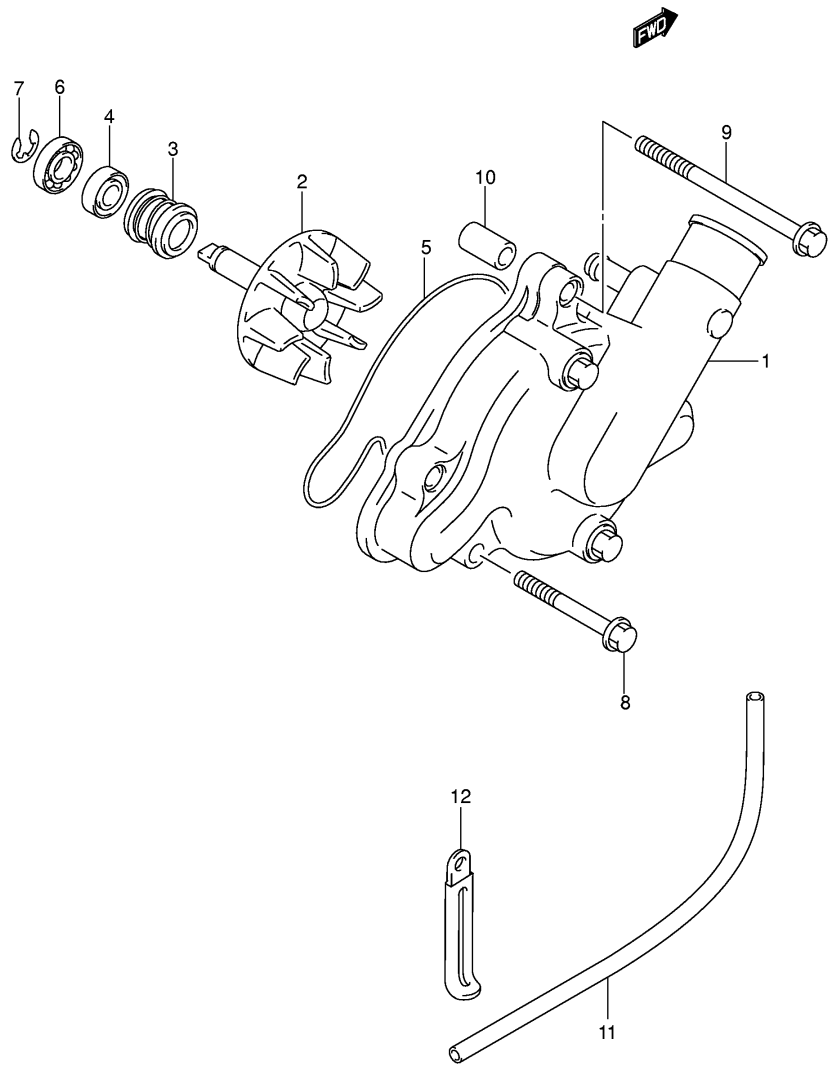

FIG.18

Ref No	Part No	Description
1	17410-02F41	Case, Water Pump
2	17491-16G00	Impeller
3	17470-02F10	Seal, Mechanical
4	09283-10005	Oil Seal
5	17435-02F00	O Ring
6	09262-10016	Bearing, Water Pump
7	08332-11086	E Ring
8	09103-06213	Screw
9	09103-06239	Bolt
10	04211-09149	Pin
11	09352-42703-600	Hose
12	09404-06431	Clamp