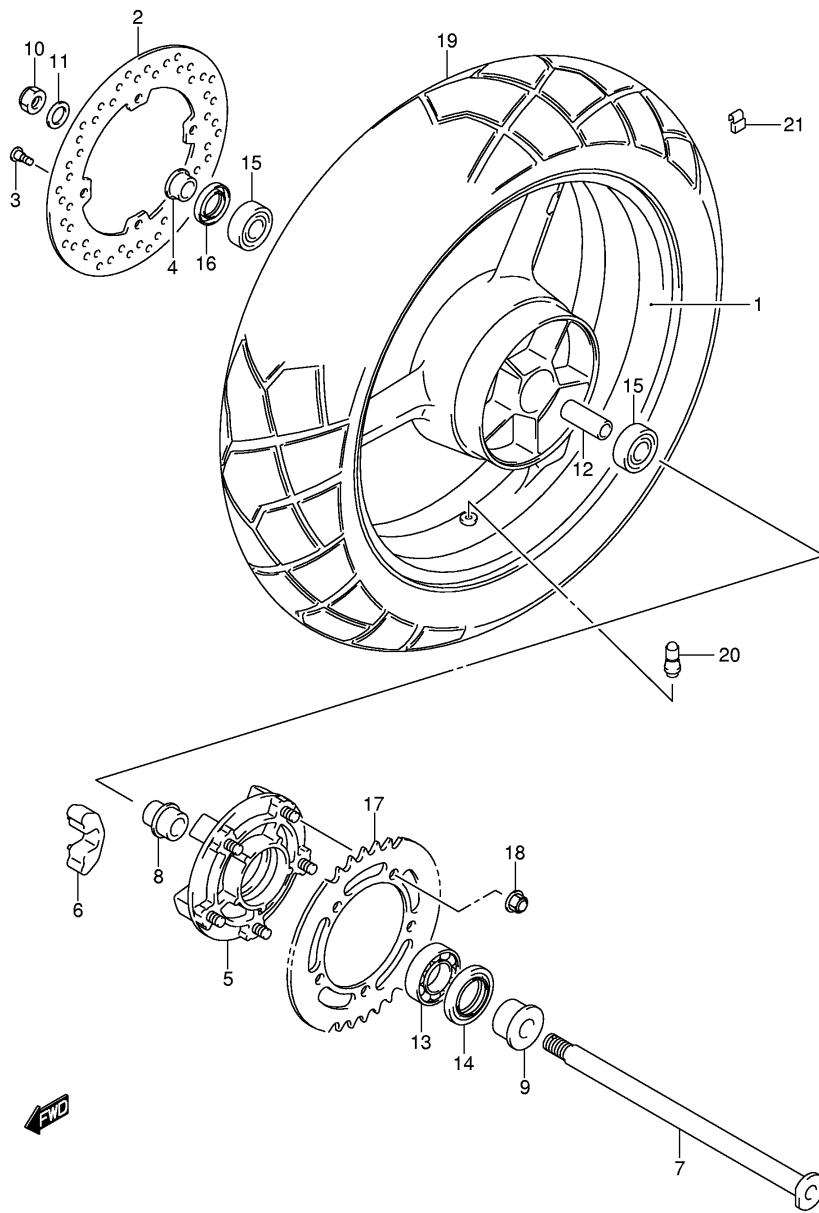

DL1000K7 E02_064
REAR CUSHION LEVER

FIG.65

Ref No	Part No	Description
1	64111-06G01-019	Wheel, Rear (17m/cxmt4.00) (black)
2	69211-06G00	Disc, Rear Brake
3	09106-08160	Bolt
4	64741-10F00	Spacer, Rear Axle Rh
5	64610-06G00	Drum, Rear Sprocket
6	64651-35F10	Absorber, Rear Hub Shock
7	64711-06G00	Axle, Rear
8	64733-06G00	Retainer, Rear Sprocket Drum
9	64751-06G00	Spacer, Rear Axle Lh
10	09159-18007	Nut
11	09160-19022	Washer (19x32x3.2)
12	09180-20112	Spacer, Rear Hub Bearing
13	09262-32007	Bearing (32x65x17)
14	09285-39001	Seal, Rear Sprocket Drum Oil
15	08123-62047	Bearing (20x47x14)
16	09285-28001	Seal, Dust
17	64511-35F20	Sprocket, Rear (nt:41-525)
18	08319-31107	Nut
19	65110-06G00	Tire, Rear (150/70r17m/c 69h)
20	43130-24A00	Valve Assy, Wheel Rim
21	43222-73H10	Balancer, Wheel No.1
21	43222-73H10	Balancer, Wheel No.2
21	43226-73H10	Balancer, Wheel No.3