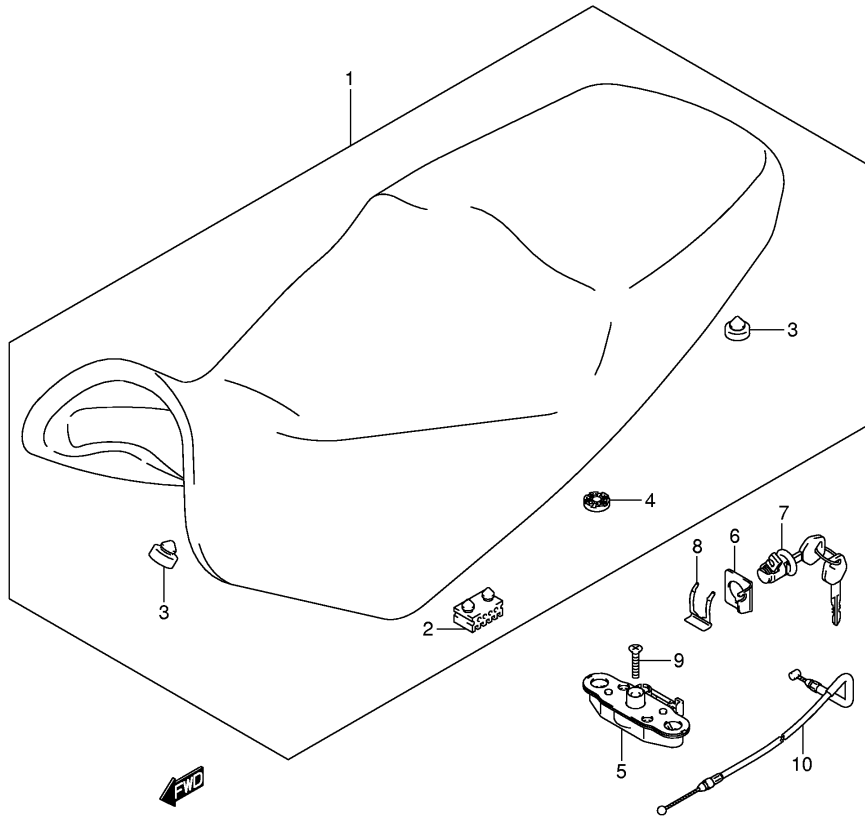

FIG.54

Ref No	Part No	Description
1	45100-06G10-H1N	Seat Assy
2	09321-08006	• . Cushion, Seat
3	09321-10012	• . Cushion
4	45213-13601	• . Cushion
5	45220-20A01	Bracket, Seat Support Rear
6	45288-14F00	Guide, Seat Lock Cable
7	95700-14810	Lock Set, Seat
8	45289-11F00	Plate, Seat Lock Assy
9	02122-06303	Screw
10	45280-06G00	Cable, Seat Lock