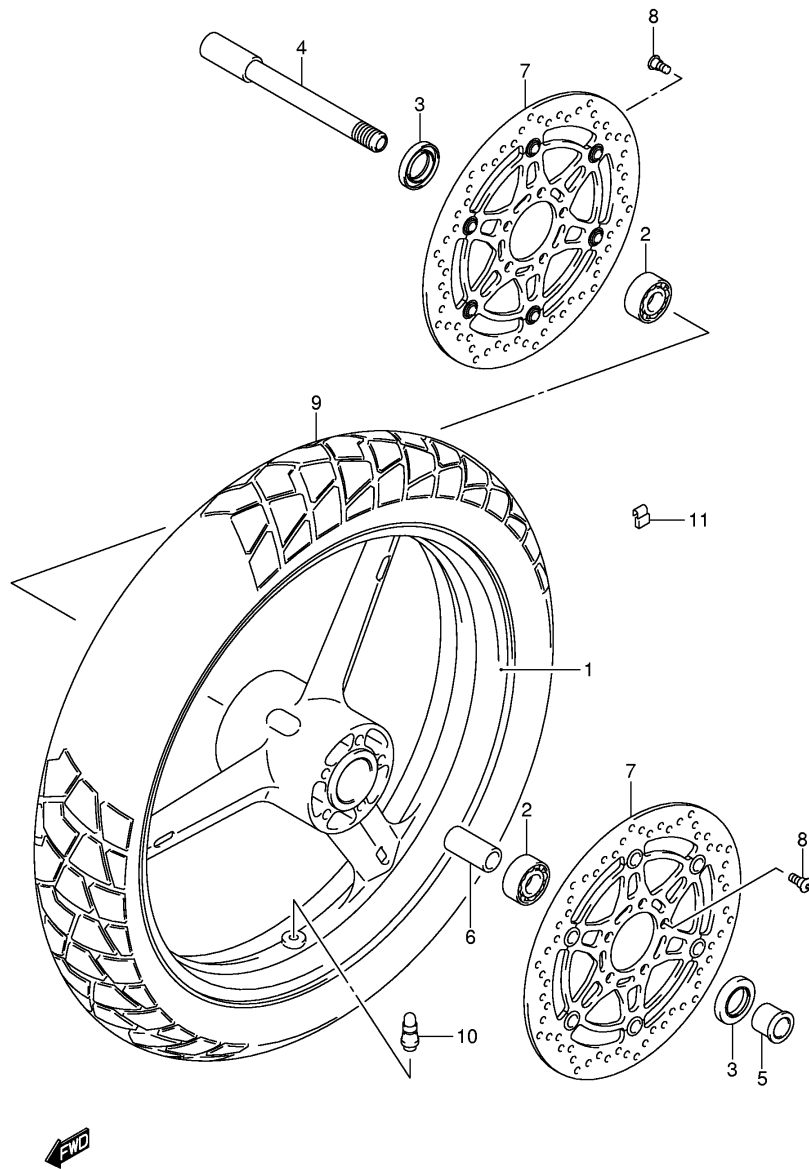

FIG.58

Ref No	Part No	Description
1	54111-06G01-019	Wheel, Front (19m/cxmt2.50) (black)
2	08123-62047	Bearing
3	09285-28001	Seal, Oil
4	54711-06G00	Axle, Front
5	54751-06G00	Spacer, Front Axle
6	09180-20062	Spacer, Front Hub Bearing
7	59210-27G01	Disc, Front Brake
8	09106-08160	Bolt
9	55110-06G00	Tire, Front (110/80r19m/c 59h)
10	43130-24A00	Valve Assy, Wheel Rim
11	43222-73H10	Balancer, Wheel No.1
11	43224-73H10	Balancer, Wheel No.2
11	43226-73H10	Balancer, Wheel No.3