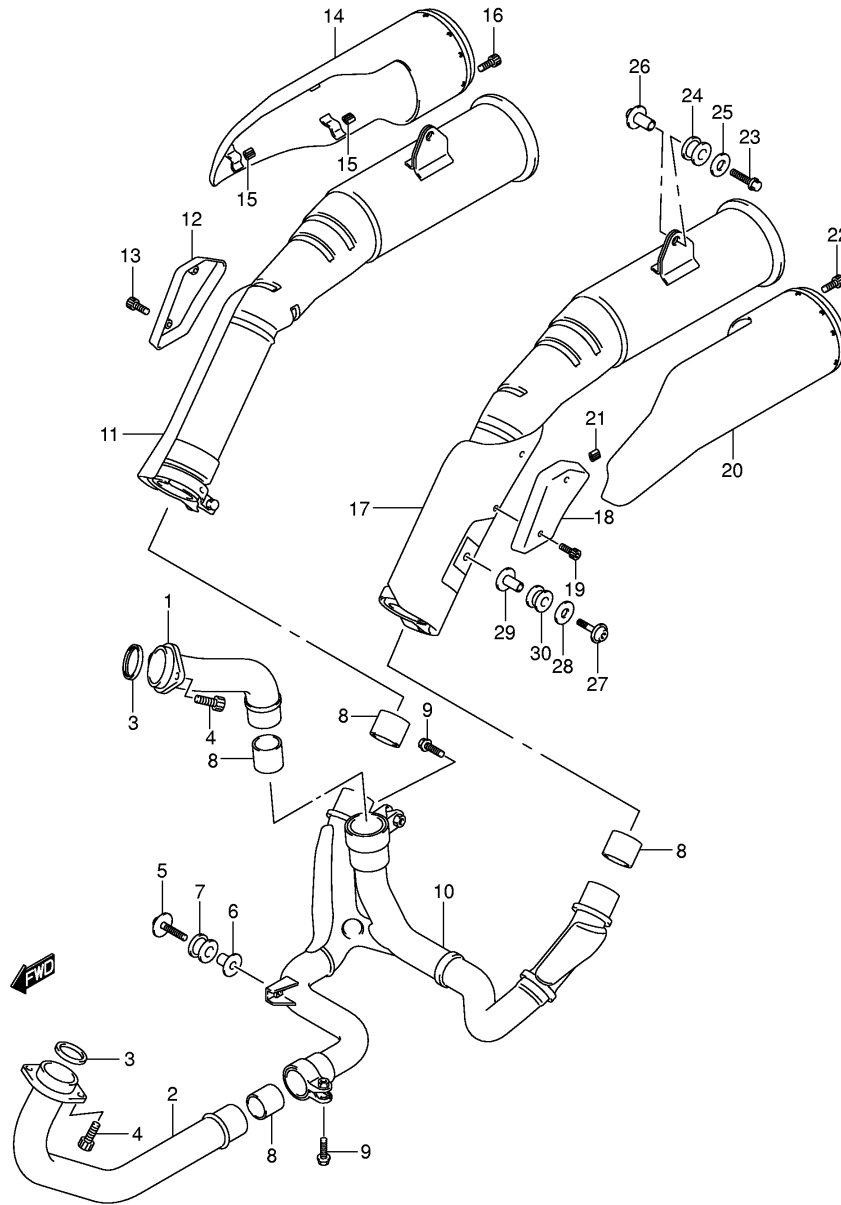

FIG.14

Ref No	Part No	Description
1	14150-06G00	Pipe, Exhaust Rh
2	14160-06G00	Pipe, Exhaust Lh
3	14181-31D00	Gasket, Exhaust Pipe
4	09106-08165	Bolt, Exhaust Pipe
5	09118-08152	Bolt, Exhaust Support
6	09180-08152	Spacer, Exhaust Support
7	09320-12048	Cushion, Exhaust Support
8	14771-02F00	Connector, Exhaust
9	09103-08392	Bolt, Connector
10	14205-06G00	Pipe, Exhaust Center
10	14205-06G10	Pipe, Exhaust Center
11	14305-06G02	Muffler, Rh
11	14305-06G11-H01	Muffler, Rh
12	14186-06G00	Protector, Muffler Cover Rh
13	07130-05123	Screw, Protector Muffler
14	14780-06G01	Cover, Muffler Rh
15	14795-06G00	Grommet, Muffler Cover
16	09106-06076	Screw, Muffler Cover
17	14306-06G02	Muffler, Lh
17	14306-06G11-H01	Muffler, Lh
18	14196-06G00	Protector, Muffler Cover Lh
19	07130-05123	Screw, Protector Muffler
20	14790-06G01	Cover, Muffler Lh
21	14795-06G00	Grommet, Muffler Cover
22	09106-06076	Screw, Muffler Cover
23	09103-08358	Bolt, Muffler Support
24	09320-12049	Cushion, Muffler Support
25	09160-08146	Washer, Muffler Support
26	14414-06G00	Nut, Muffler Support
27	09106-08147	Bolt, Muffler Support Front
28	09160-08134	Washer, Muffler Support Front
29	09180-08151	Spacer, Muffler Support Front
30	09320-12043	Cushion, Muffler Support Front

DL1000K7 E02_014
MUFFLER