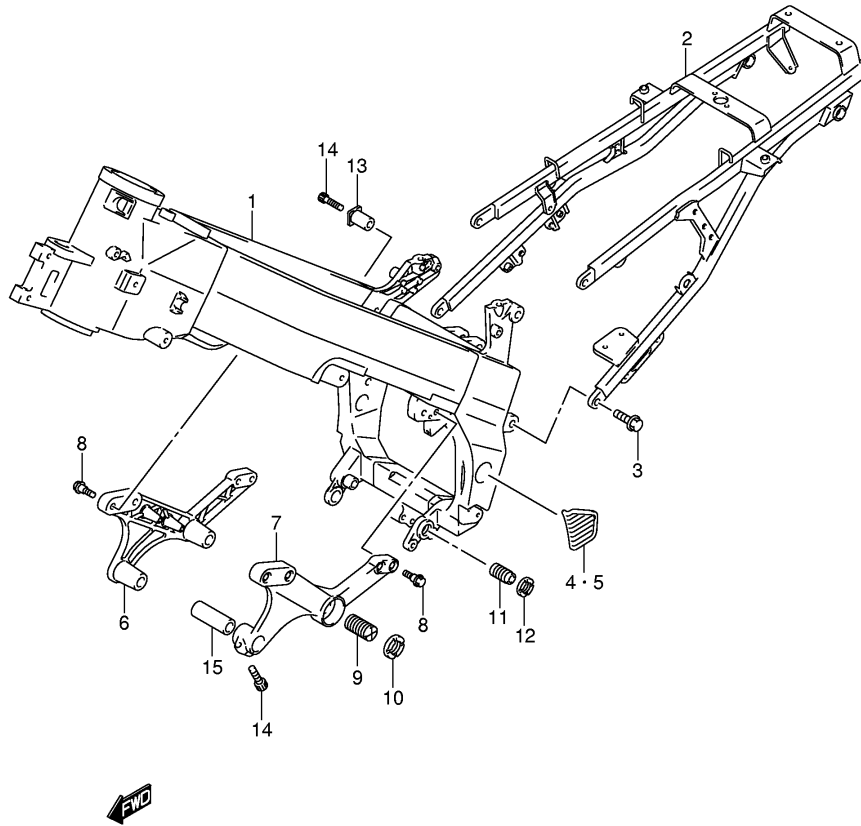

FIG.37

Ref No	Part No	Description
1	41100-06G00-YAP	Frame (black)
2	41200-06G00	Rail, Seat
3	09103-10379	Bolt
4	43585-27G00	Cover, Pivot Rh
5	43595-27G00	Cover, Pivot Lh
6	41911-06G20-YAP	Bracket, Mount Rh (black)
7	41912-06G20-YAP	Bracket, Mount Lh (black)
8	09106-08175	Bolt
9	41923-16G00	Bolt, Adjuster Center
10	41922-19F00	Nut, Adjuster Center
11	41921-16G00	Bolt, Adjuster Lower
12	41922-33E00	Nut, Adjuster Lower
13	41941-19F01	Spacer, Adjuster Upper
14	09106-08149	Bolt
15	41198-02F00	Spacer, Head Front Lh