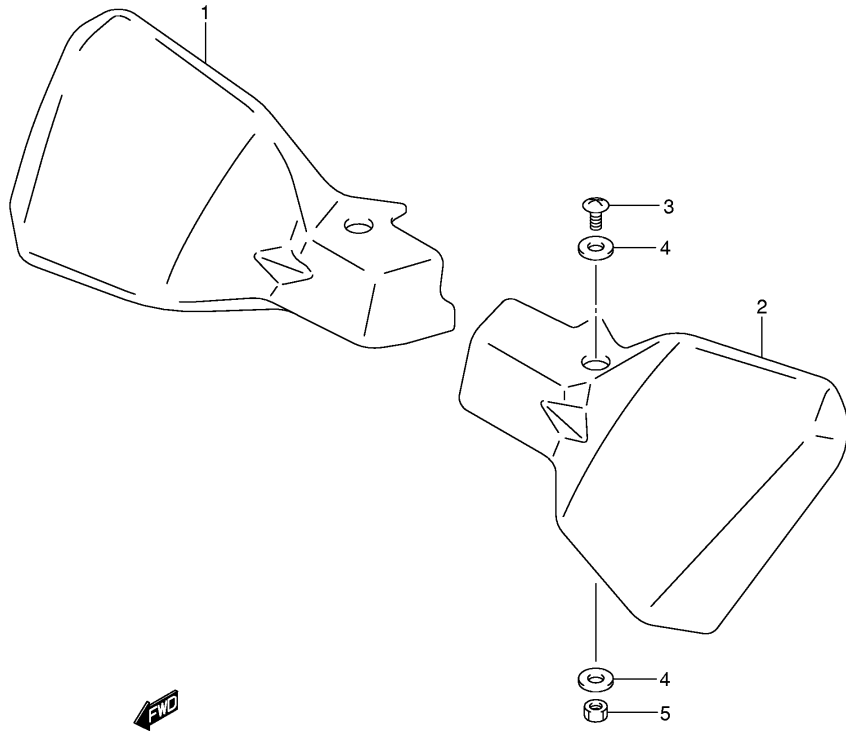

FIG.47

Ref No	Part No	Description
1	57341-27G00-291	Cover, Knuckle Rh (black)
2	57541-06G10-291	Cover, Knuckle Lh (black)
3	09125-06118	Screw
4	09160-06130	Washer
5	08319-21068	Nut