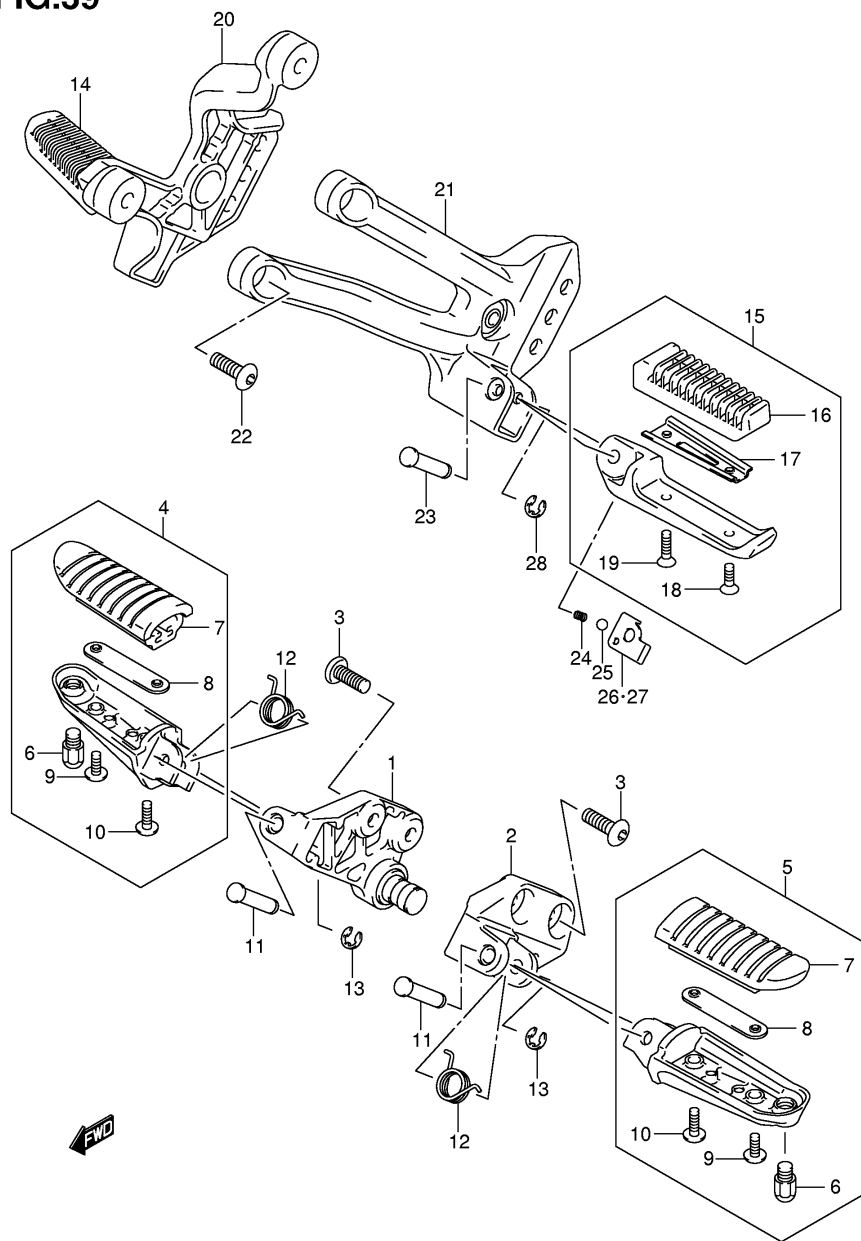

FIG.39

Ref No	Part No	Description
1	43510-06G01-YAP	Bracket, Front Rh (black)
2	43521-06G01-YAP	Bracket, Front Lh (black)
3	09106-08150	Bolt
4	43501-06G10	Footrest Assy, Front Rh
5	43502-06G10	Footrest Assy, Front Lh
6	43576-07D01	. Bolt, Bank Sensor
7	43551-06G00	. Rubber
8	43552-06G00	. Plate
9	02142-0516A	. Screw, Outer
10	02142-0520A	. Screw, Inner
11	09208-08016	Pin
12	09448-18022	Spring
13	08332-1106A	E Ring
14	43600-42F10	Footrest Assy, Pillion Rh
15	43700-42F10	Footrest Assy, Pillion Lh
16	43612-31300	. Rubber
17	43632-45501	. Plate, Stop
18	02122-0512A	. Screw, Outer
19	02122-0516A	. Screw, Inner
20	43811-06G01-YAP	Bracket, Pillion Rh (black)
21	43821-06G01-YAP	Bracket, Pillion Lh (black)
22	09106-08150	Bolt, Bracket
23	09208-08010	Pin
24	09440-05005	Spring
25	06111-07004	Ball
26	43816-42F10	Plate, Footrest Rh
27	43826-42F10	Plate, Footrest Lh
28	08332-1106A	E Ring