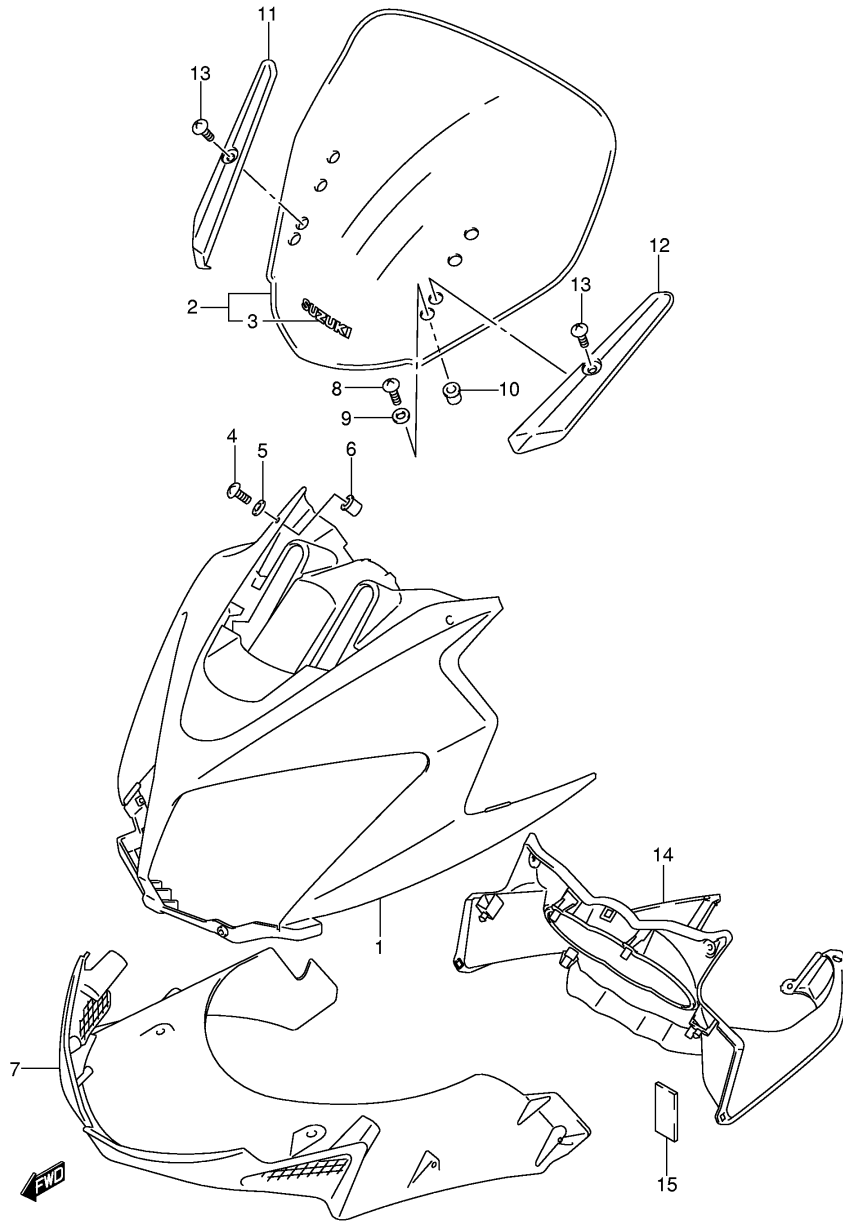

FIG.49

Ref No	Part No	Description
1	94410-27G01-YHG	Body, Cowling (gray)
1	94410-27G01-YHF	Body, Cowling (gray)
2	94610-27G00-CT5	Windscreen
3	68270-27G00-CT5	• . Tape
4	09139-05075	Screw, Lower
5	08322-01053	Washer
6	94619-36A00	Nut
7	94461-06G00-291	Cover, Cowl Inner (black)
8	02142-05203	Screw, Upper
9	09161-05017	Washer
10	09159-05019	Nut
11	94601-27G00-291	Cover, Windscreen Rh (black)
12	94602-27G00-291	Cover, Windscreen Lh (black)
13	09132-05053	Screw
14	94630-27G00-291	Panel, Meter (black)
15	44885-38A00	• . Cushion