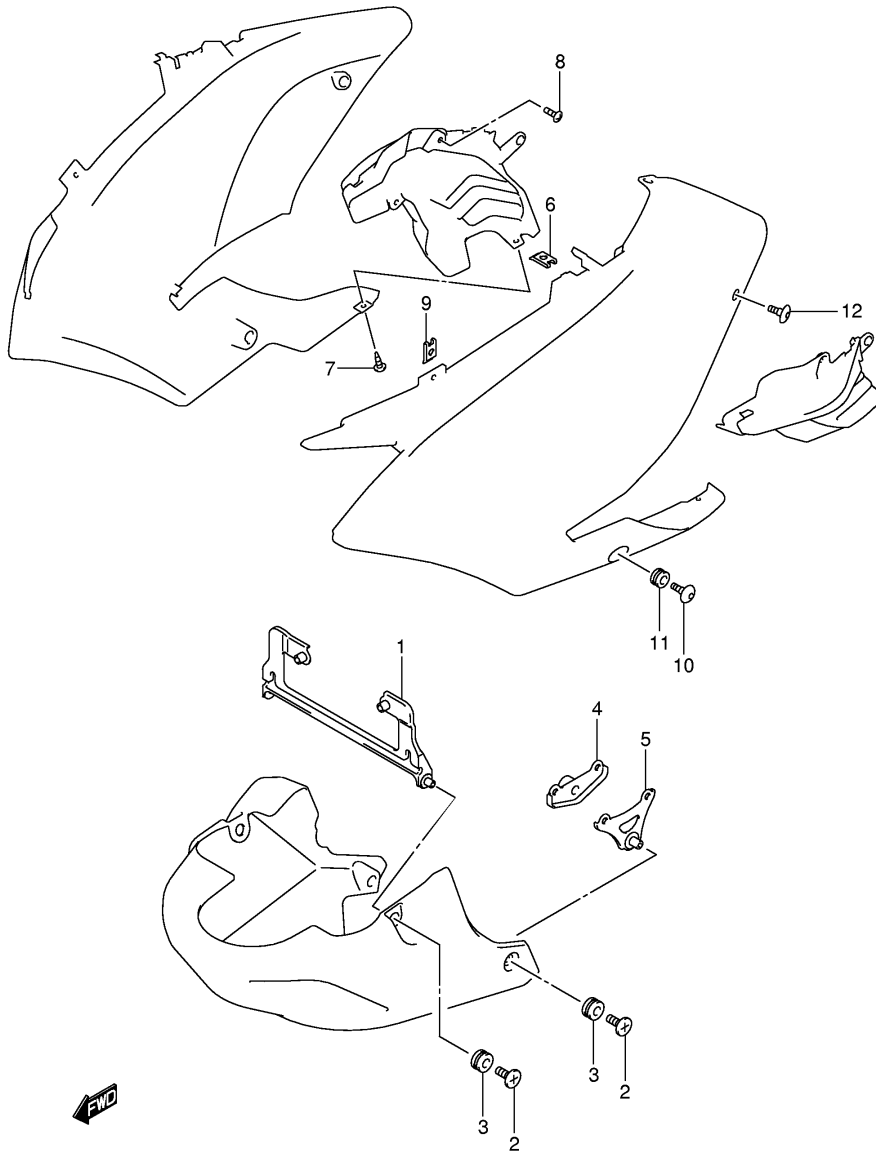

Ref No	Part No	Description
1	94520-06G00	Bracket, Under Front
2	11178-12F10	Screw
3	09320-09016	Cushion
4	94530-06G00	Bracket, Rh
5	94540-06G00	Bracket, Lh
6	09148-05038	Nut
7	03242-05103	Screw
8	02142-0510A	Screw, Center
9	94484-24F00	Nut, Upper
10	09139-06126	Screw, Side
11	09320-09016	Cushion
12	09139-06122	Screw, Side Rear

FIG.52