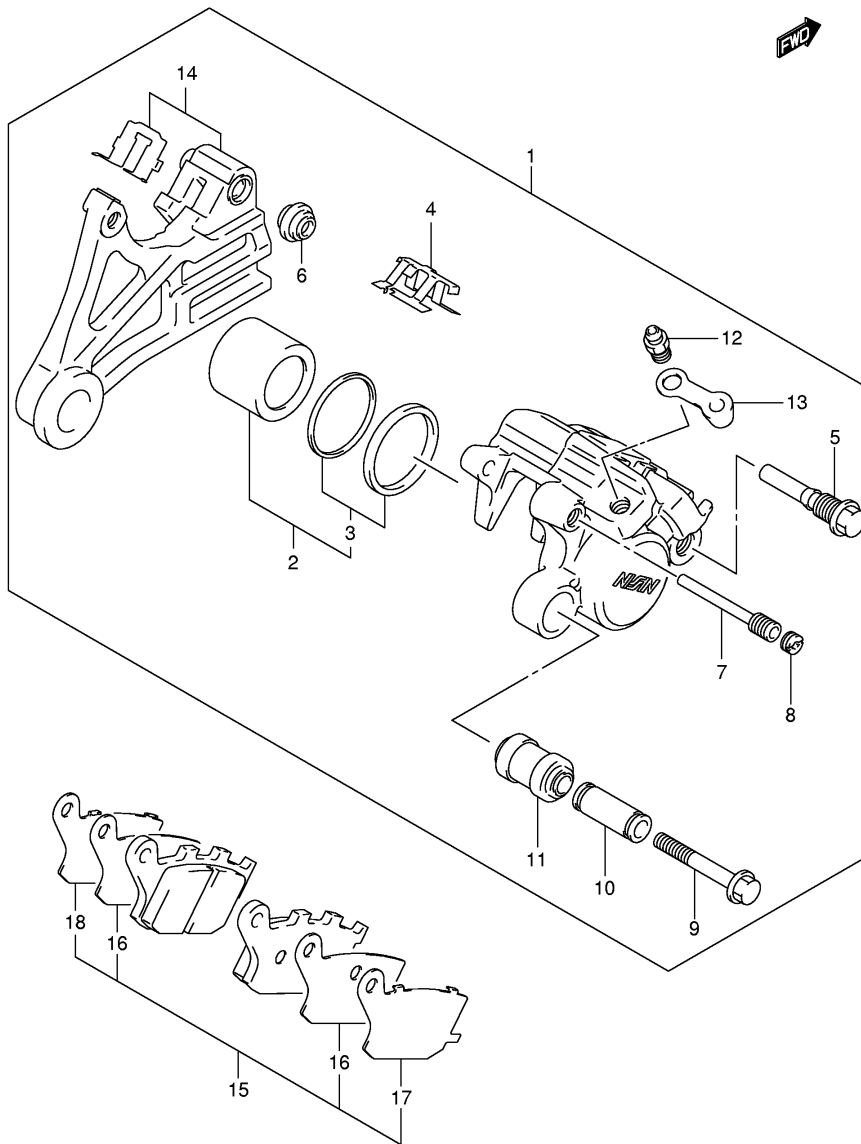

FIG.66

Ref No	Part No	Description
1	69100-06G00-999	Caliper Assy, Rear
2	69100-04810	• . Piston Set
3	69100-04820	•• . Seal Set, Piston
4	69115-06G00	• . Spring, Pad
5	69105-04F00	• . Bolt
6	59303-14500	• . Boot
7	69141-40F00	• . Pin, Hanger
8	59146-21E10	• . Plug
9	69182-04F00	• . Bolt
10	69185-04F00	• . Sleeve
11	69186-04F00	• . Boot
12	59121-01A00	• . Bleeder
13	59122-01A00	• . Cap
14	69150-06G00	• . Bracket
15	69100-06830	Pad & Retainer Set
16	69132-06G00	• . Insulator
17	69133-06G00	• . Retainer
18	69134-06G00	• . Retainer