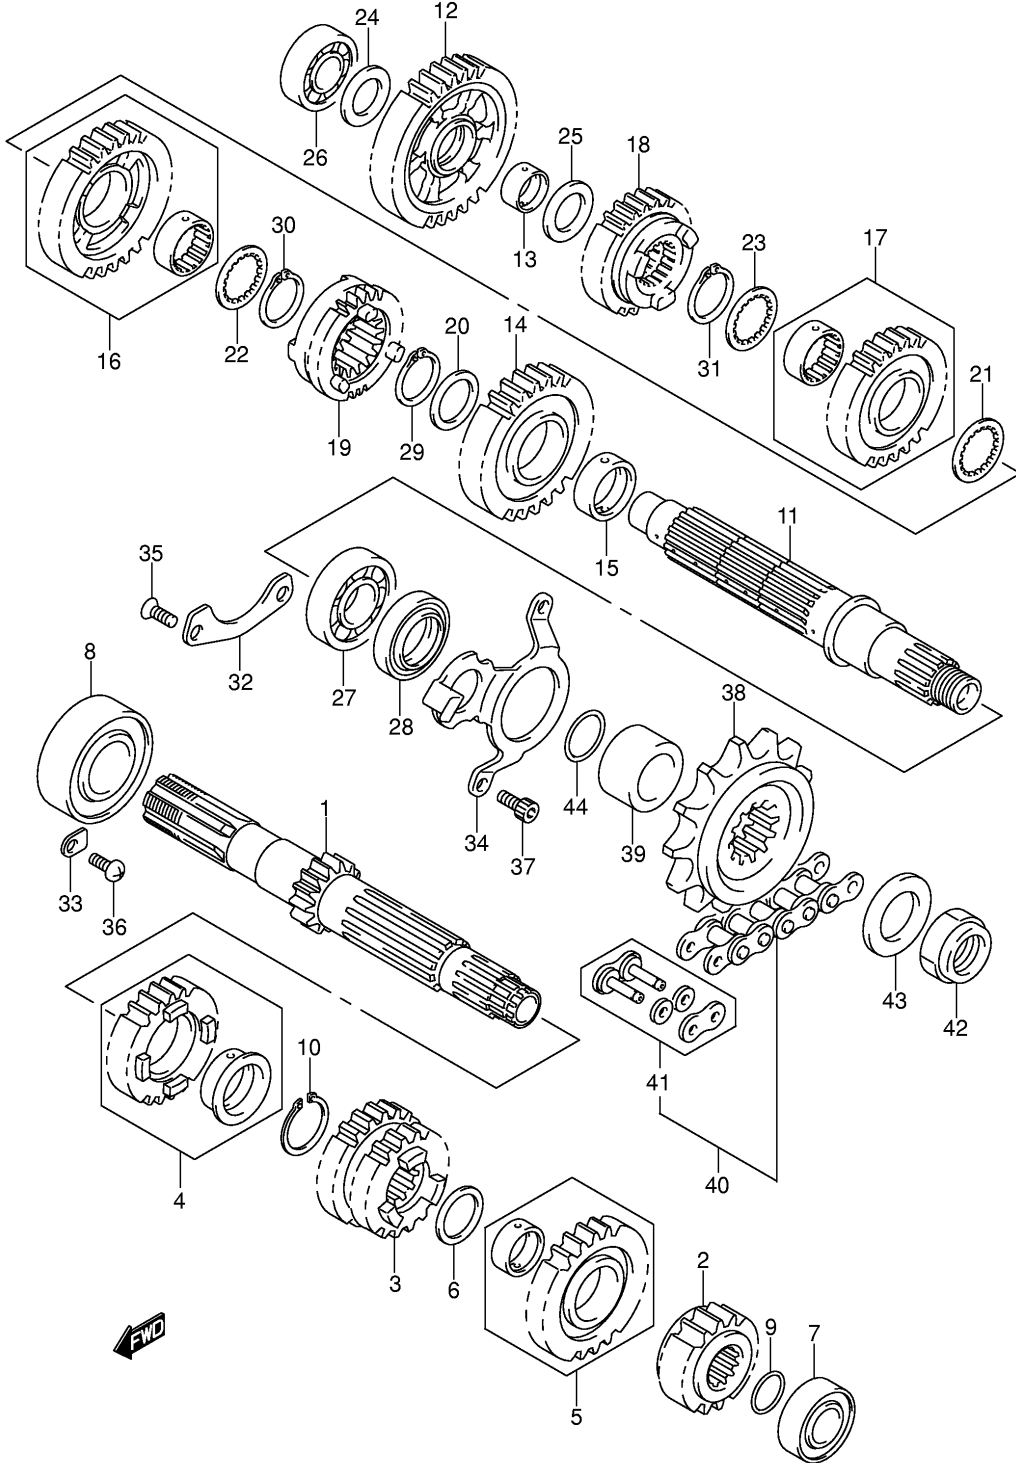

Ref No	Part No	Description
1	24120-06G00	Shaft, Counter (nt:12)
2	24221-02F01	Gear, 2nd Drive (nt:15)
3	24231-02F13	Gear, 3rd & 4th Drive
4	24251-02811	Gear Set, 5th Drive (nt:23)
5	24261-02820	Gear Set, 6th Drive (nt:23)
6	09181-22167	Washer, 6th Drive
7	09262-20139	Bearing, Center Shaft Lh
8	09262-25073	Bearing, Center Shaft Rh
9	09280-17004	O Ring, Center Shaft
10	09380-27001	Circlip, 5th Drive
11	24130-02F10	Shaft, Drive
12	24311-06G00	Gear, 1st Driven (nt:36)
13	24312-02F00	Bush, 1st Driven
14	24321-02F11	Gear, 2nd Driven (nt:29)
15	24322-02F01	Bush, 2nd Driven
16	24331-02811	Gear Set, 3rd Driven (nt:27)
17	24341-02811	Gear Set, 4th Driven (nt:27)
18	24351-02F13	Gear, 5th Driven (nt:25)
19	24361-06G00	Gear, 6th Driven (nt:21)
20	09160-27008	Washer, 2nd Driven Gear
21	09167-27002	Washer, 3rd & 4th Driven
22	24333-02F00	Washer, 3rd Driven
23	24333-02F00	Washer, 4th Driven
24	09181-20251	Washer, 1st Driven Rh
25	09181-22223	Washer, 1st Driven Lh
26	09262-20082	Bearing, Drive Shaft Rh
27	09262-28040	Bearing, Drive Shaft Lh
28	09283-38020	Seal, Drive Shaft
29	09380-27001	Circlip, 2nd Driven
30	09380-27001	Circlip, 3rd Driven
31	09380-27001	Circlip, 4th Driven
32	24741-06G00	Retainer, Drive Shaft
33	24741-21A00	Retainer, Center Shaft
34	24751-06G00	Retainer, Drive Shaft
35	09126-06011	Screw, Drive Shaft (6x12)
36	02112-06123	Screw, Center Shaft
37	07130-06123	Bolt, Drive Shaft Oil
38	27510-20A20	Sprocket, Engine (nt:17)
39	27531-24B13	Spacer, Sprocket
40	27600-06G00-112	Chain Assy (rk525smoz7)
41	27620-06G00	Joint Set, Chain
42	09159-20004	Nut
43	09160-25009	Washer (25x41x3)
44	09280-24010	O Ring (d:2.4,id:23.7)