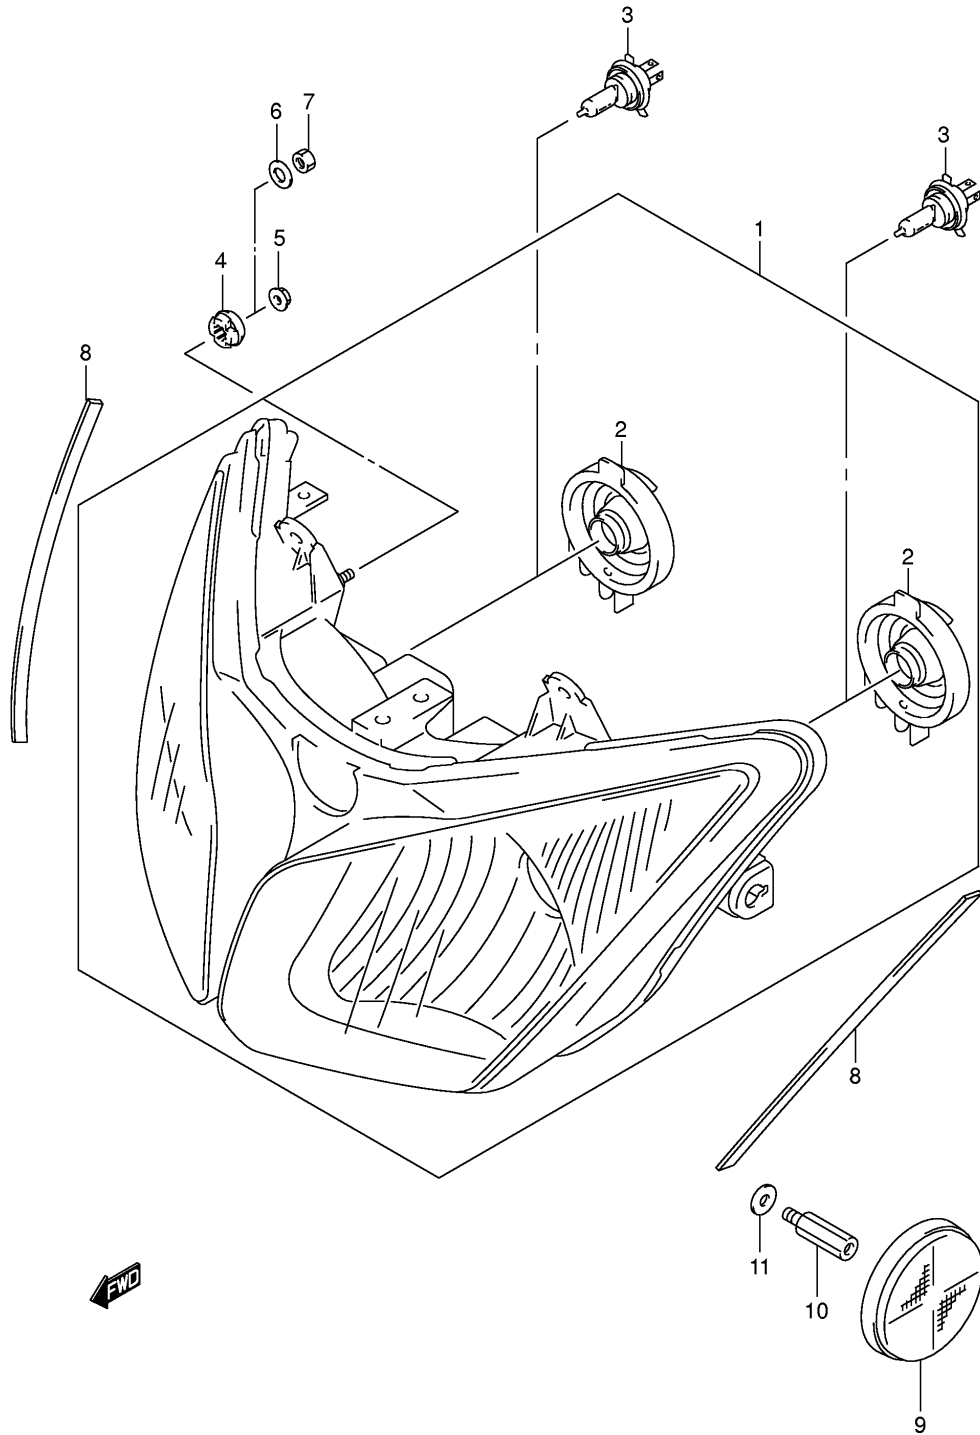

Ref No	Part No	Description
1	35100-06G30-999	Headlamp Assy
2	35125-77A00	• Socket, Cover
3	09471-12182	Bulb (12v,60/55w,h4)
4	09320-09010	Cushion
6	09160-06088	Washer, 6.5x20x1.6
7	08310-00063	Nut
8	33652-06G10	Cushion, Headlamp
9	35950-14A00	Reflex Reflector Assy, Front
10	09119-05023	Bolt
11	08322-01053	Washer