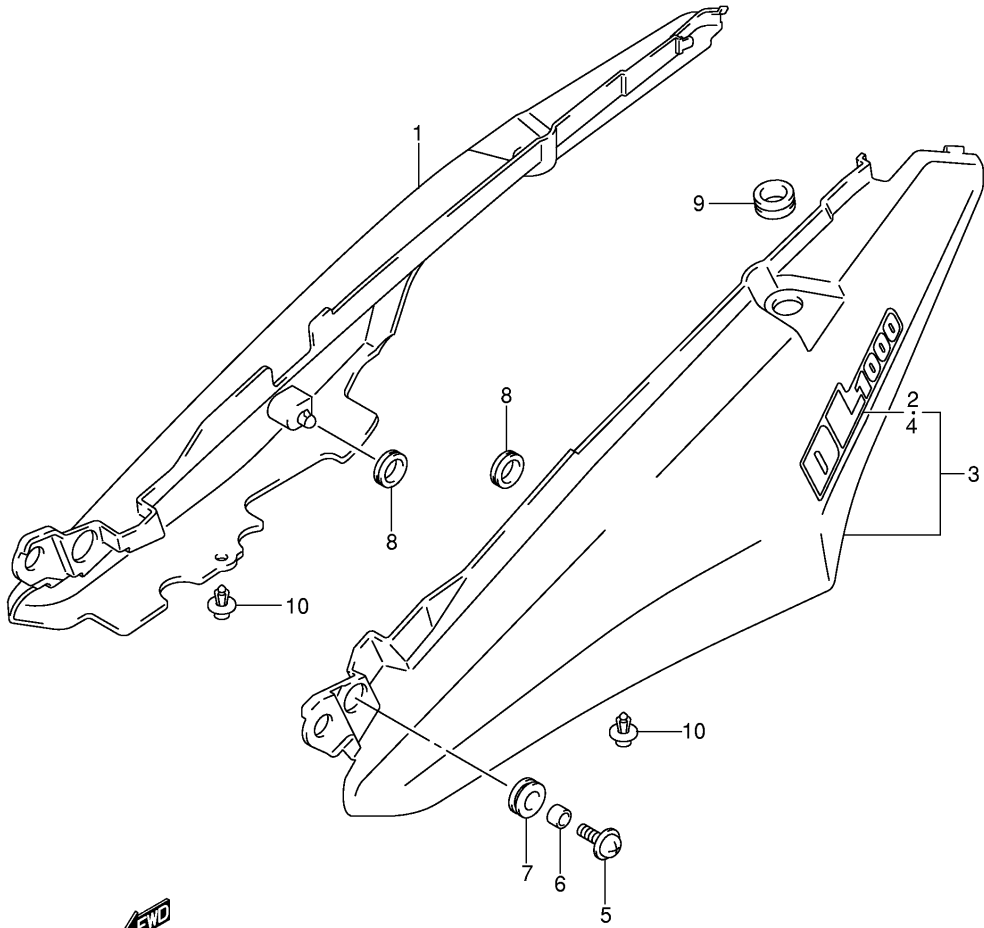

Ref No	Part No	Description
1	45501-06G00-YD8	Cover Assy, Seat Tail Rh (silver)
1	45501-06G00-ZJX	Cover Assy, Seat Tail Rh (yellow)
1	45501-06G00-YBA	Cover Assy, Seat Tail Rh (blue)
2	68161-06G00-LY4	. Emblem, Seat Tail Cover
2	68161-06G00-LY5	. Emblem, Seat Tail Cover
2	68161-06G00-LY6	. Emblem, Seat Tail Cover
3	45502-06G00-YD8	Cover Assy, Seat Tail Lh (silver)
3	45502-06G00-ZJX	Cover Assy, Seat Tail Lh (yellow)
3	45502-06G00-YBA	Cover Assy, Seat Tail Lh (blue)
4	68161-06G00-LY4	. Emblem, Seat Tail Cover
4	68161-06G00-LY5	. Emblem, Seat Tail Cover
4	68161-06G00-LY6	. Emblem, Seat Tail Cover
5	09136-06081	Screw, Front
6	09180-06300	Spacer, Front
7	09320-12068	Cushion, Front
8	09320-08018	Cushion, Center
9	09320-15008	Cushion, Rear
10	09409-06314-5PK	Clip (black)