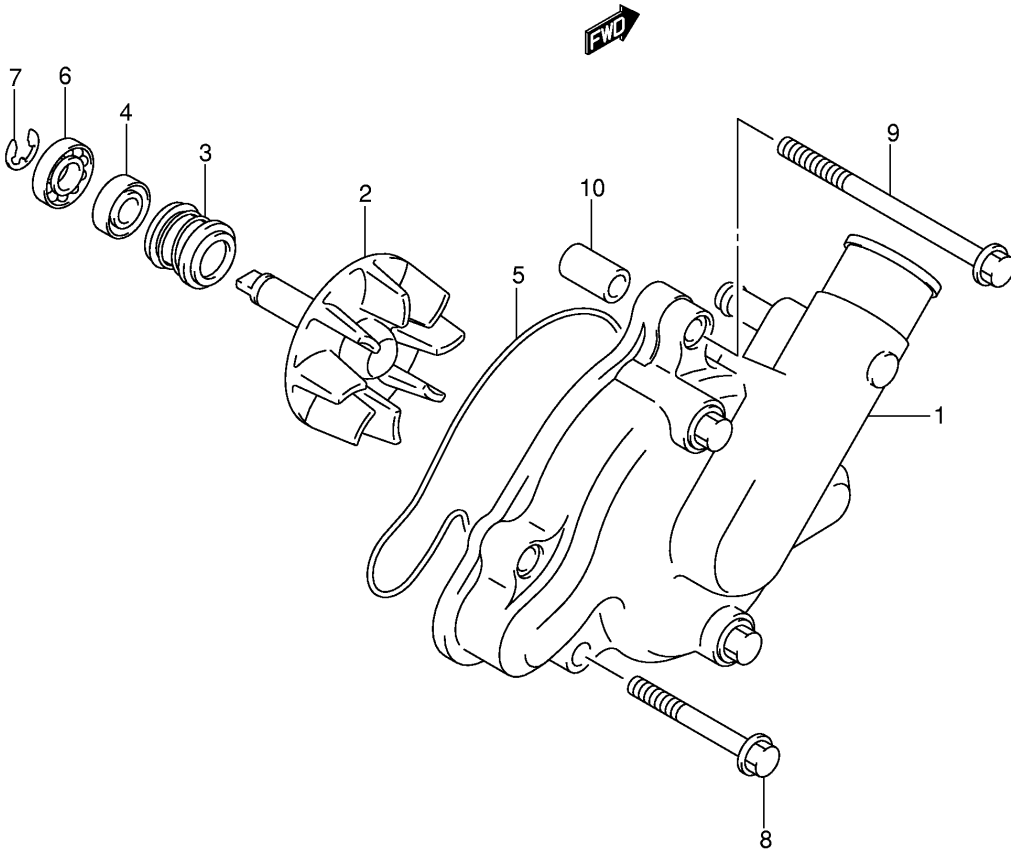

Ref No	Part No	Description
1	17410-02F41	Case, Water Pump
2	17491-16G00	Impeller
3	17470-02F10	Seal, Mechanical
4	09283-10005	Oil Seal
5	17435-02F00	O Ring
6	09262-10016	Bearing, Water Pump
7	08332-11086	E Ring
8	09103-06213	Screw
9	09103-06239	Bolt
10	04211-09149	Pin
11	09352-42703-600	Hose
12	09404-06431	Clamp