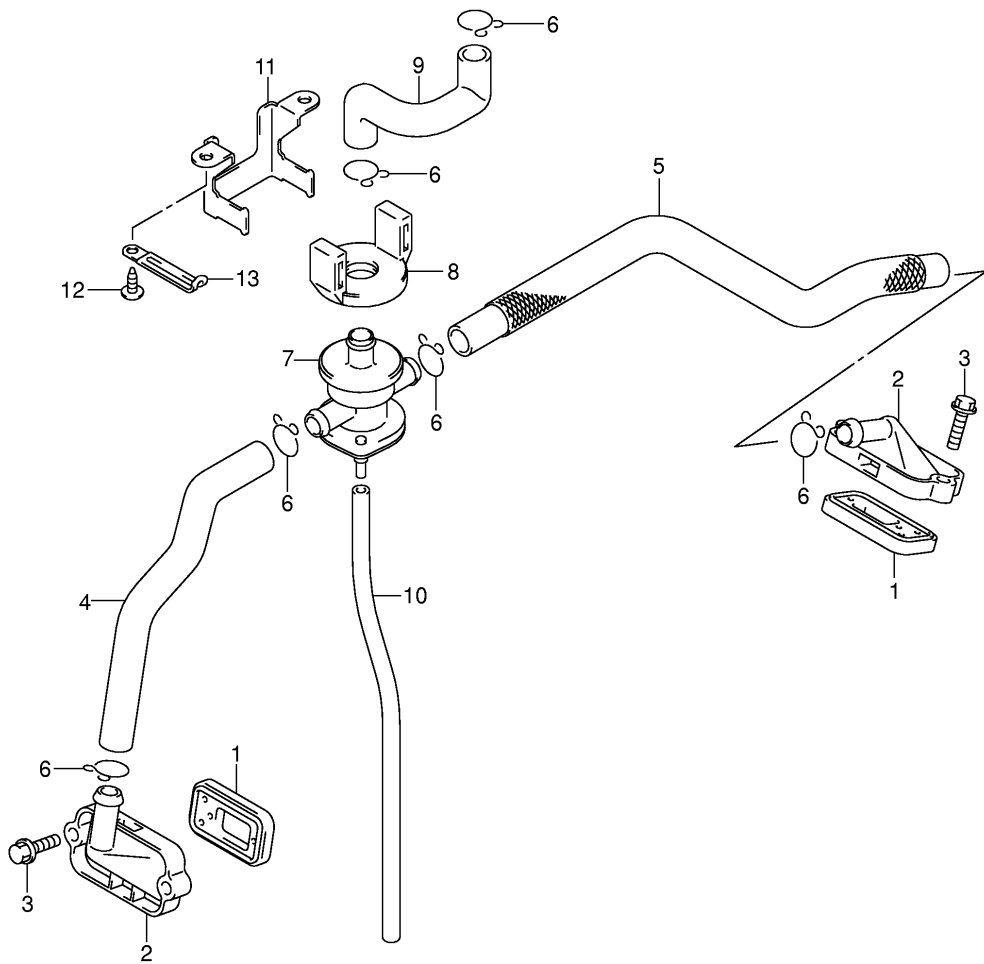

Ref No	Part No	Description
1	18450-06G00	Valve Assy, 2nd Air Reed
2	18531-06G01	Cover, 2nd Air Reed Valve
3	09103-06201	Bolt
4	18461-06G00	Hose, 2nd Air Valve Front
5	18471-06G00	Hose, 2nd Air Valve Rear
6	09401-15101	Clip
7	18510-06G00	Valve Assy, Air Cut
7	18510-35F00	Valve Assy, Air Cut
8	18517-06G10	Cushion, 2nd Air Cleaner
9	18711-06G00	Hose, 2nd Air Cleaner
9	18711-06G10	Hose, 2nd Air Cleaner
10	13697-02A00	Hose, 2nd Air Valve Vacuum
11	18610-06G00	Bracket, 2nd Air Valve
12	03542-06123	Screw
13	09404-06429	Clamp