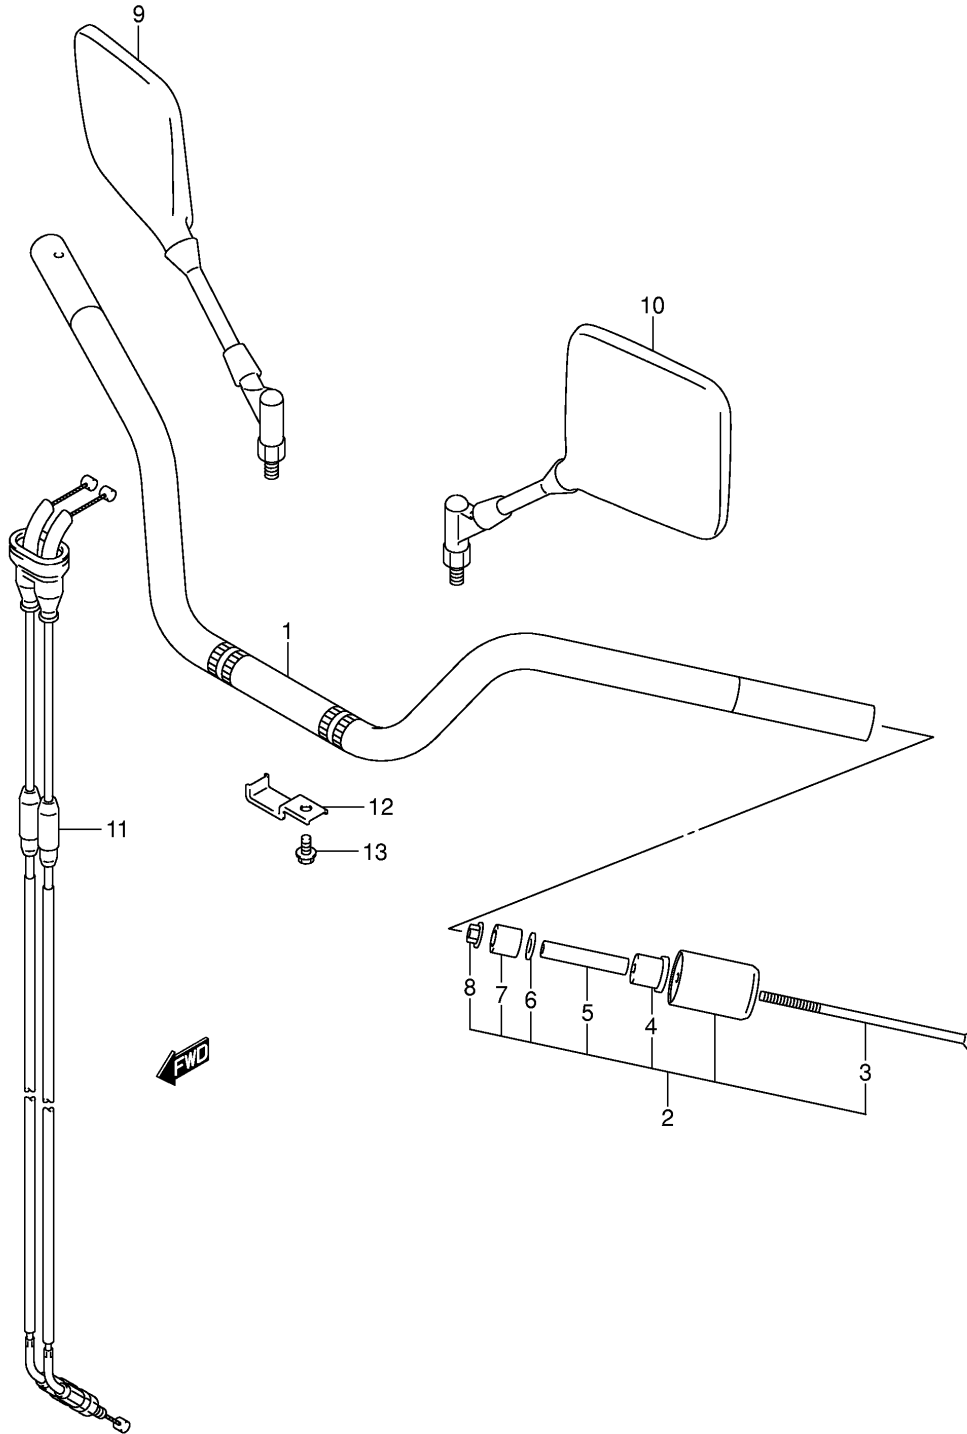

Ref No	Part No	Description
2	56200-06841	Balancer Set, Handlebar
3	09127-06021	• Screw
4	56272-06G00	• Expander, Outer
5	56276-17D00	• Spacer
6	09160-06130	• Washer
7	56272-42F00	• Expander, Inner
8	09159-06024	• Nut
9	56500-06G00	Mirror Assy, Rear View Rh
10	56600-06G00	Mirror Assy, Rear View Lh
12	58621-06G00	Guide, Cable
13	02162-06123	Bolt