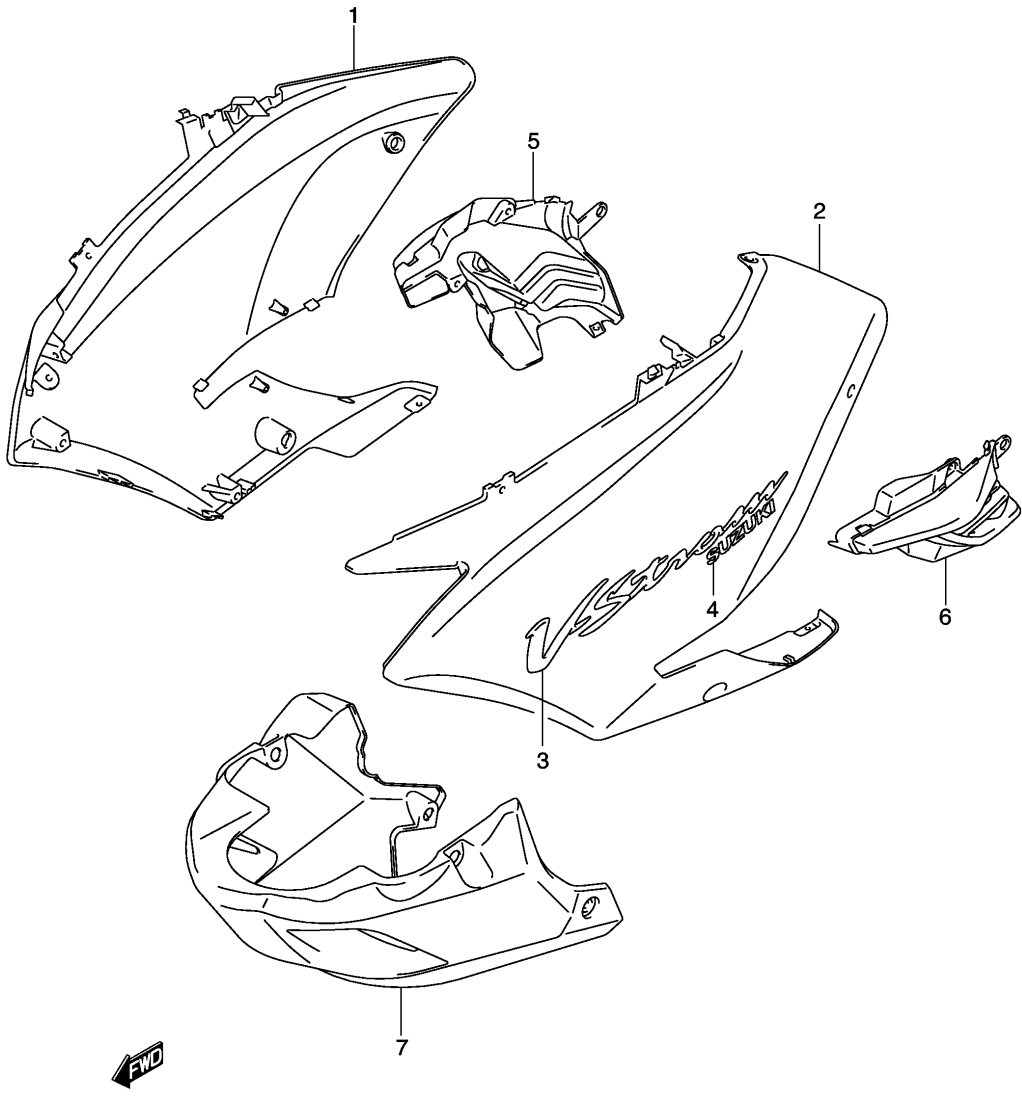

Ref No	Part No	Description
1	94402-06G00-Y7H	Cowl Assy, Side Rh (blue)
1	94402-06G00-YU8	Cowl Assy, Side Rh (gray)
1	94402-06G10-YU9	Cowl Assy, Side Rh (yellow)
2	94403-06G00-Y7H	Cowl Assy, Side Lh (blue)
2	94403-06G00-YU8	Cowl Assy, Side Lh (gray)
2	94403-06G10-YU9	Cowl Assy, Side Lh (yellow)
3	68681-06G00-1ZY	. Emblem (gray)
3	68681-06G00-YD8	. Emblem (silver)
3	68681-06G00-17U	. Emblem (gray)
4	68166-31300-17U	. Emblem, "suzuki" (gray)
4	68166-31300-1ZY	. Emblem, "suzuki" (gray)
5	94440-06G00-YZ5	Cover, Side Rh (black)
6	94450-06G00-YZ5	Cover, Side Rh (black)
7	94471-06G00-YZ5	Cowling, Under (black)