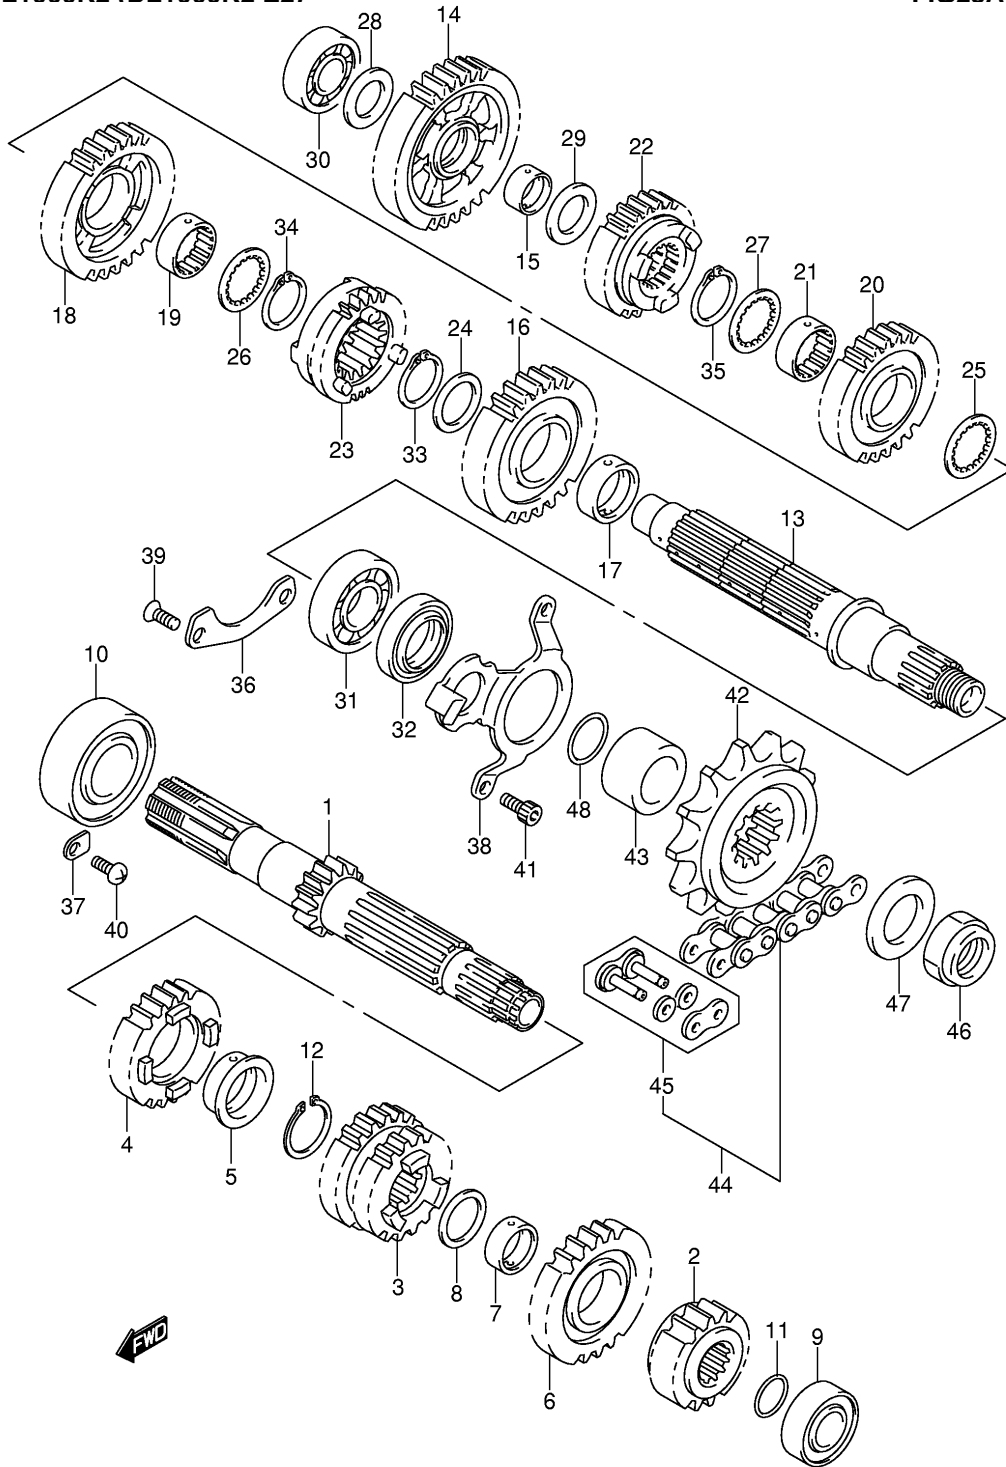

Ref No	Part No	Description
1	24120-06G00	Shaft, Counter (nt:12)
2	24221-02F01	Gear, 2nd Drive (nt:15)
3	24231-02F20	Gear, 3rd & 4th Drive
4	24251-02F11	Gear, 5th Drive (nt:23)
5	24252-02F10	Bush, 5th Drive Gear
6	24261-06G00	Gear, 6th Drive (nt:23)
7	24262-02F00	Bush, 6th Drive Gear
8	09181-22167	Washer, 6th Drive
9	09262-20139	Bearing, Center Shaft Lh
10	09262-25073	Bearing, Center Shaft Rh
11	09280-17004	O Ring, Center Shaft
12	09380-27001	Circlip, 5th Drive
13	24130-02F10	Shaft, Drive
14	24311-06G00	Gear, 1st Driven (nt:36)
15	24312-02F00	Bush, 1st Driven
16	24321-02F11	Gear, 2nd Driven (nt:29)
17	24322-02F01	Bush, 2nd Driven
18	24331-02F12	Gear, 3rd Driven (nt:27)
19	24332-17E20	Bush, 3rd Driven Gear
20	24341-02F20	Gear, 4th Driven (nt:27)
21	24332-17E20	Bush, 4th Driven Gear
22	24351-02F13	Gear, 5th Driven (nt:25)
23	24361-06G00	Gear, 6th Driven (nt:21)
24	09160-27008	Washer, 2nd Driven Gear
25	09167-27002	Washer, 3rd & 4th Driven
26	24333-02F00	Washer, 3rd Driven
27	24333-02F00	Washer, 4th Driven
28	09181-20251	Washer, 1st Driven Rh
29	09181-22223	Washer, 1st Driven Lh
30	09262-20082	Bearing, Drive Shaft Rh
31	09262-28040	Bearing, Drive Shaft Lh
32	09283-38020	Seal, Drive Shaft
33	09380-27001	Circlip, 2nd Driven
34	09380-27001	Circlip, 3rd Driven
35	09380-27001	Circlip, 4th Driven
36	24741-06G00	Retainer, Drive Shaft
37	24741-21A00	Retainer, Center Shaft
38	24751-06G00	Retainer, Drive Shaft
39	09126-06011	Screw, Drive Shaft (6x12)
40	02112-06123	Screw, Center Shaft
41	07130-06123	Bolt, Drive Shaft Oil
42	27510-20A20	Sprocket, Engine (nt:17)
43	27531-24B13	Spacer, Sprocket
44	27600-06G00-112	Chain Assy (rk525smoz7)
45	27620-06G00	Joint Set, Chain
46	09159-20004	Nut
47	09160-25009	Washer (25x41x3)
48	09280-24010	O Ring (d:2.4,id:23.7)