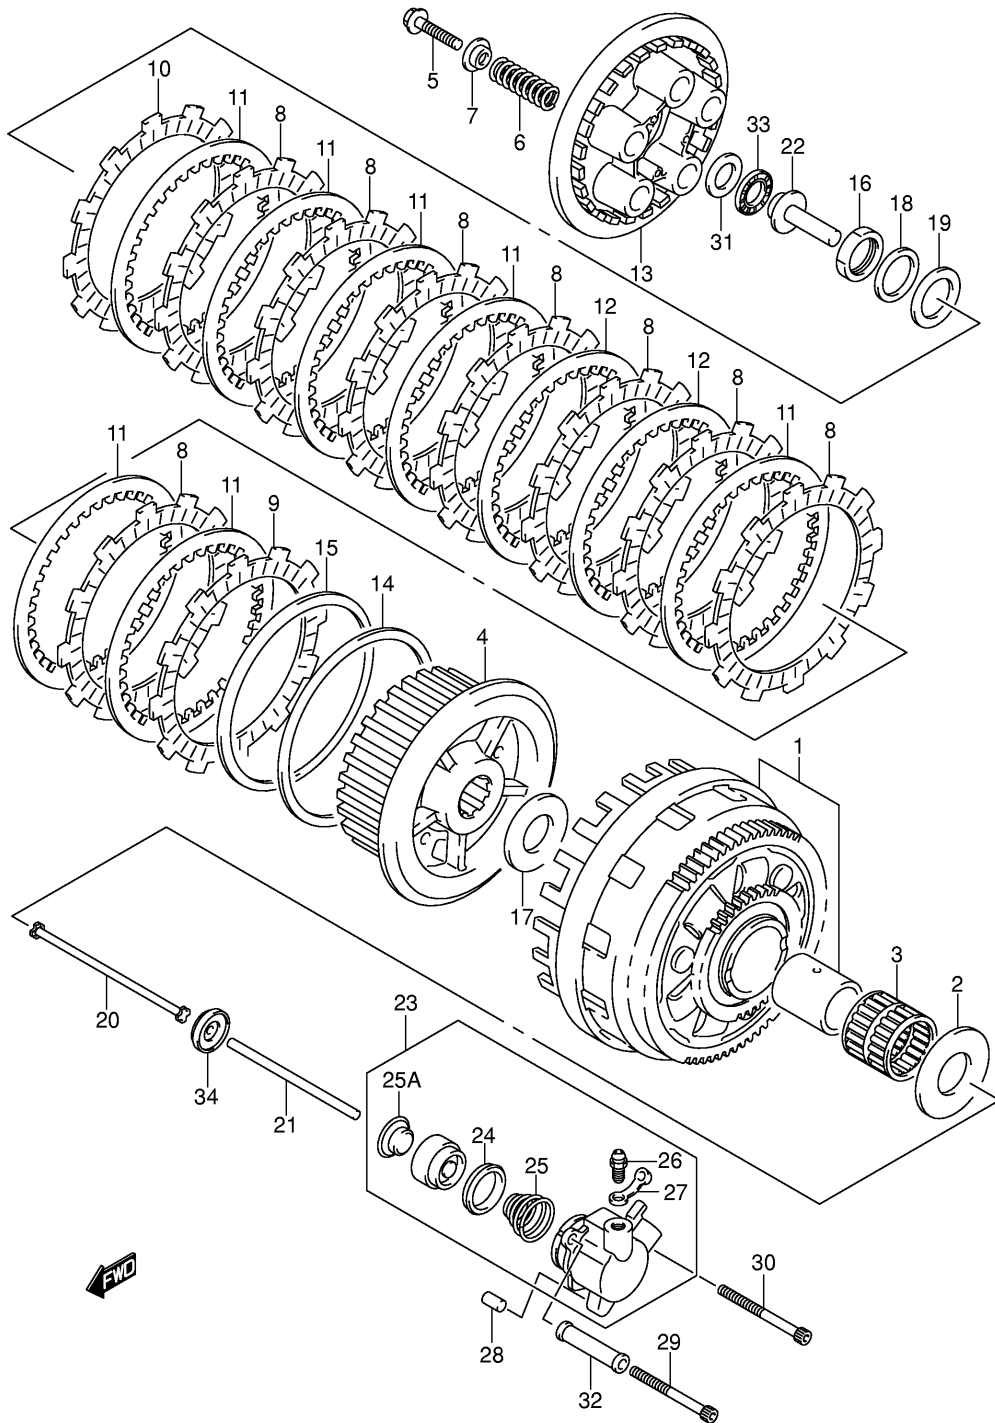

Ref No	Part No	Description
1	21200-06811	Gear Assy, Primary Driven
2	09160-25074	Washer (25x52x2.5)
3	09263-35013	Bearing (35x40x39.8)
4	21410-06G00	Hub, Clutch Sleeve
5	21412-06G00	Bolt, Spring Support
6	21413-06G10	Spring, Clutch
7	21414-29F00	Washer
8	21441-24F20	Plate, Clutch Drive No.1
9	21442-24F00	Plate, Clutch Drive No.2
10	21441-24F10	Plate, Clutch Drive No.3
11	21451-24F00	Plate, Clutch Driven
12	21451-24F10	Plate, Clutch Driven
13	21462-06G00	Disk, Clutch Pressure
14	21471-06G00	Seat, Wave Washer
15	21472-06G00	Washer, Clutch Plate Wave
16	09159-24010	Nut, Clutch Sleeve Hub
17	09160-25056	Washer, Clutch Sleeve
18	09164-24006	Washer, Clutch Sleeve
19	09181-25223	Washer, Sleeve Hub Nut
20	23110-27A00	Rod, Clutch Push Rh
21	23111-26D00	Rod, Clutch Push Lh
22	23121-31E00	Piece, Clutch Push
23	23160-06G01	Cylinder, Clutch Release
24	23163-06B00	. . Cup
25	23164-05A00	. . Spring
25a	23166-02F20	. . Cover, Dust
26	59121-01A00	. . Bleeder
27	59122-01A00	. . Cap, Bleeder
28	04221-08149	Pin, Clutch Release Cylinder
29	07130-06653	Bolt, Clutch Release Cylinder
30	07130-06703	Bolt, Clutch Release Cylinder
31	09160-15045	Washer, Clutch Push
32	23171-06G00	Spacer, Clutch Release
33	09263-15003	Bearing, Clutch Push
34	09283-06008	Seal, Clutch Push (6x34x10.5)