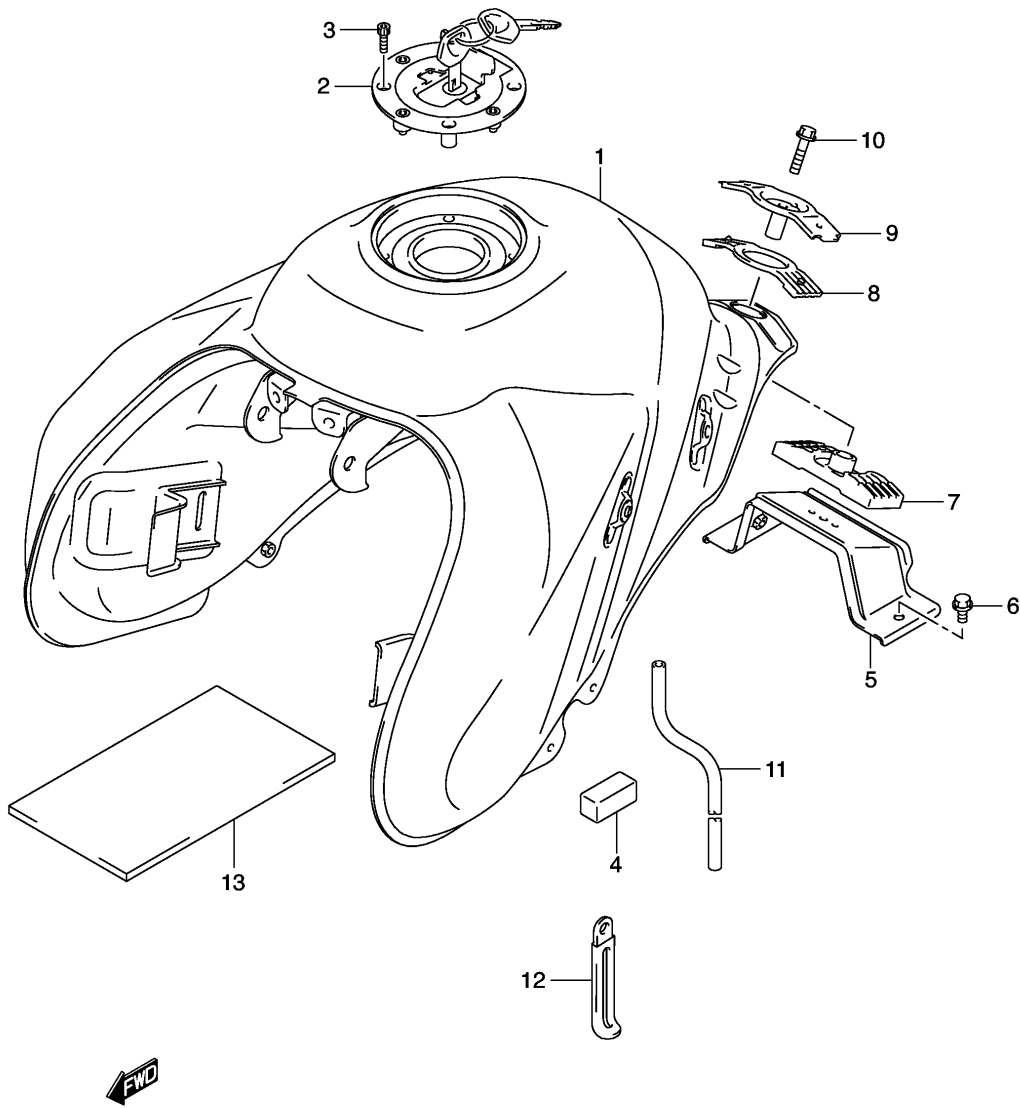

Ref No	Part No	Description
1	44110-06G10-YD8	Tank, Fuel (silver)
1	44110-06G10-YBA	Tank, Fuel (blue)
1	44110-06G10-YAY	Tank, Fuel (black)
1	44110-06G00-YD8	Tank, Fuel (silver)
1	44110-06G00-YBA	Tank, Fuel (blue)
1	44110-06G00-YAY	Tank, Fuel (black)
1	44110-06G00-YAY	Tank, Fuel (black)
1	44110-06G00-YHG	Tank, Fuel (gray)
1	44110-06G00-YHL	Tank, Fuel (red)
2	44201-33820	Cap Set, Fuel Tank
3	09106-05017	Bolt
4	44541-06G00	Cushion, Side
5	44550-06G01	Bracket, Rear Lower
6	01550-08163	Bolt
7	44545-06G00	Cushion, Lower
8	44542-06G00	Cushion, Upper
9	44530-06G00	Bracket, Upper
10	01550-08353	Bolt
11	44423-06G00	Hose, Water Drain
12	09404-06429	Clamp
13	44194-06G00	Shield, Tank Center