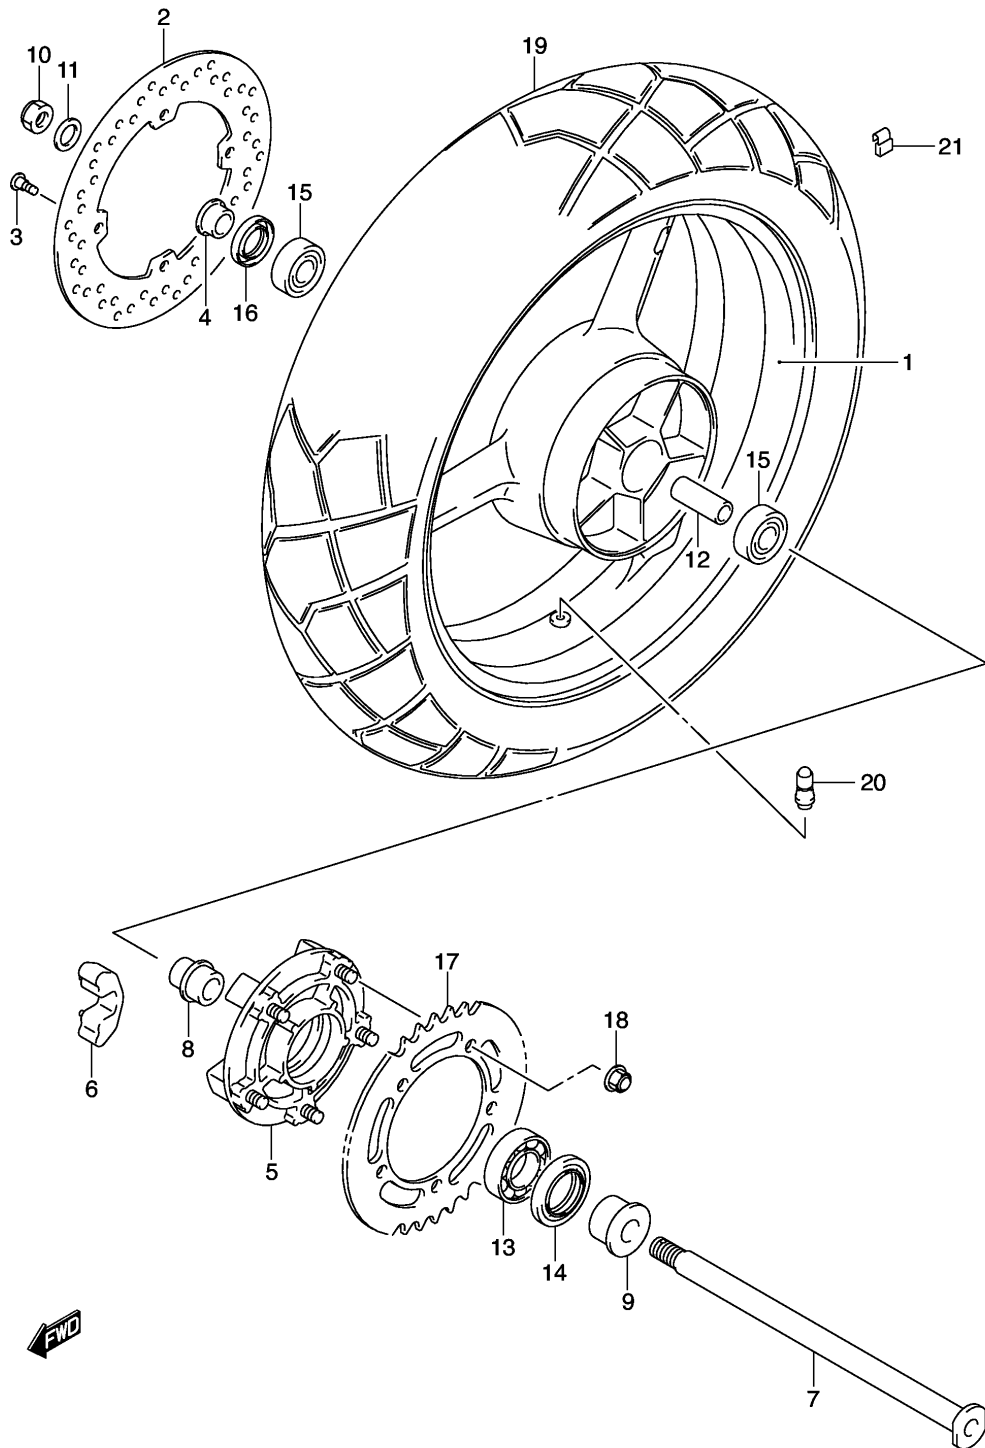

Ref No	Part No	Description
1	64111-06G00-019	Wheel, Rear (17m/cxmt4.00) (black)
2	69211-06G00	Disc, Rear Brake
3	09106-08160	Bolt
4	64741-10F00	Spacer, Rear Axle Rh
5	64610-06G00	Drum, Rear Sprocket
6	64651-35F10	Absorber, Rear Hub Shock
7	64711-06G00	Axle, Rear
8	64733-06G00	Retainer, Rear Sprocket Drum
9	64751-06G00	Spacer, Rear Axle Lh
10	09159-18007	Nut
11	09160-19022	Washer (19x32x3.2)
12	09180-20112	Spacer, Rear Hub Bearing
13	09262-32007	Bearing (32x65x17)
14	09285-39001	Seal, Rear Sprocket Drum Oil
15	08123-62047	Bearing (20x47x14)
16	09285-28001	Seal, Dust
17	64511-35F20	Sprocket, Rear (nt:41-525)
18	08319-31107	Nut
19	65110-06G00	Tire, Rear (150/70r17m/c 69h)
20	43130-24A00	Valve Assy, Wheel Rim
21	43232-82000	Balancer, Wheel No.1
21	43234-82000	Balancer, Wheel No.2
21	43236-82000	Balancer, Wheel No.3