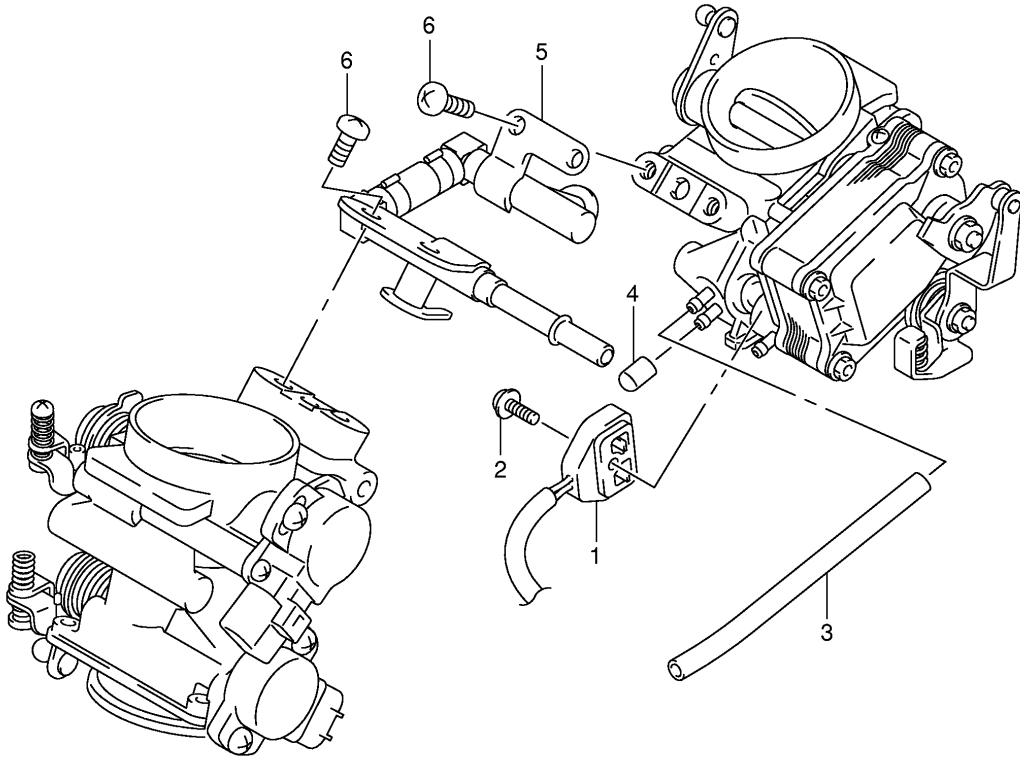

Ref No	Part No	Description
1	13477-39F00	Harness Assy
2	02112-34163	Screw
3	13683-10F60	Hose
4	13274-84000	Cap
4	13274-84000	Cap
5	15730-06G00	Delivery Pipe Assy
6	13602-06128	Screw

FIG.13

Ref No	Part No	Description
1	13700-06G00	Cleaner Assy, Air
2	13881-06G00	. Tube, Outlet
3	13741-06G00	. Cap, Air Cleaner
4	13891-06G00	. Tube, Inlet
5	13780-06G00	. Filter, Air Cleaner
6	13746-06G00	. Gasket, Air Cleaner
7	13170-06G00	. Clamp, Outlet Tube Front
8	03142-05163	. Screw
9	13788-06G00	. Filter, Breather
10	13859-41B10	. Plug
11	09401-14301	. Clip
12	18590-80C40	Sensor Boost
13	03541-05163	Screw
14	13697-17F00	Hose, Boost Sensor
15	13715-06G00	Chamber, Vacuum
16	13912-02FA0	Band, Vacuum Chamber
17	13650-57F00	Sensor, Air Temp
18	09168-12017	Gasket, Temp Sensor
19	18591-42F00	Sensor, Pressure
20	18595-42F00	Holder, Sensor
21	13851-06G00	Tube, Breather
22	13858-06G00	Protector, Breather Tube
23	09401-22405	Clip
24	09402-28511	Clamp
25	18213-06G00	Sensor, Oxygen