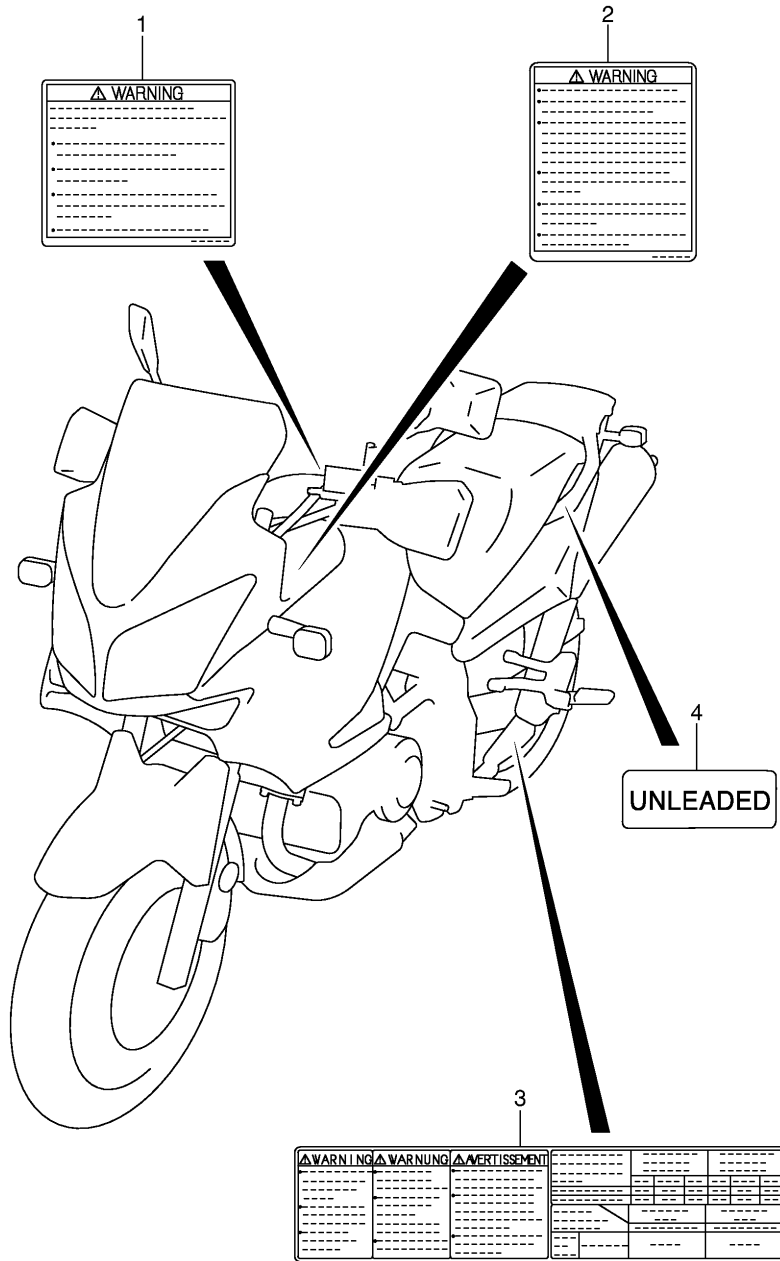

Ref No	Part No	Description
1	68319-29F00	Label, Warning (english)
1	68319-29F20	Label, Warring (german)
1	68319-29F30	Label, Warring (french)
1	68319-29F40	Label, Warring (italian)
1	68319-29F50	Label, Warring (spanish)
1	68319-29F70	Label, Warring (dutch)
1	68319-29F80	Label, Warring (portuguese)
1	68319-29F90	Label, Warring (swedish)
1	68319-29FA0	Label, Warring (finnish)
1	68319-29FB0	Label, Warring (norwegian)
1	68319-29FC0	Label, Warring (danish)
1	68319-30F40	Label, Warring (italian)
1	68319-30F90	Label, Warring (swedish)
2	68922-29F00	Label, Screen (english)
2	68922-29F20	Label, Screen (german)
2	68922-29F30	Label, Screen (french)
2	68922-29F40	Label, Screen (italian)
2	68922-29F50	Label, Screen (spanish)
2	68922-29F70	Label, Screen (dutch)
2	68922-29F80	Label, Screen (portuguese)
2	68922-29F90	Label, Screen (swedish)
2	68922-29FA0	Label, Screen (finnish)
2	68922-29FB0	Label, Screen (norwegian)
2	68922-29FC0	Label, Screen (danish)
2	68922-14F40	Label, Screen (italian)
2	68922-14F90	Label, Screen (swedish)
3	68332-06G00	Label, Tire Information
4	68623-17D00	Label, Fuel
4	86932-73060	Label, Fuel
5	68613-24F00	Label, Steering
6	99011-06G53-01A	Manual, Owner's
6	99011-06G53-01F	Manual, Owner's
6	99011-06G53-01K	Manual, Owner's
6	99011-06G53-SDE	Manual, Owner's
6	99011-06G53-01W	Manual, Owner's
6	99011-06G53-057	Manual, Owner's