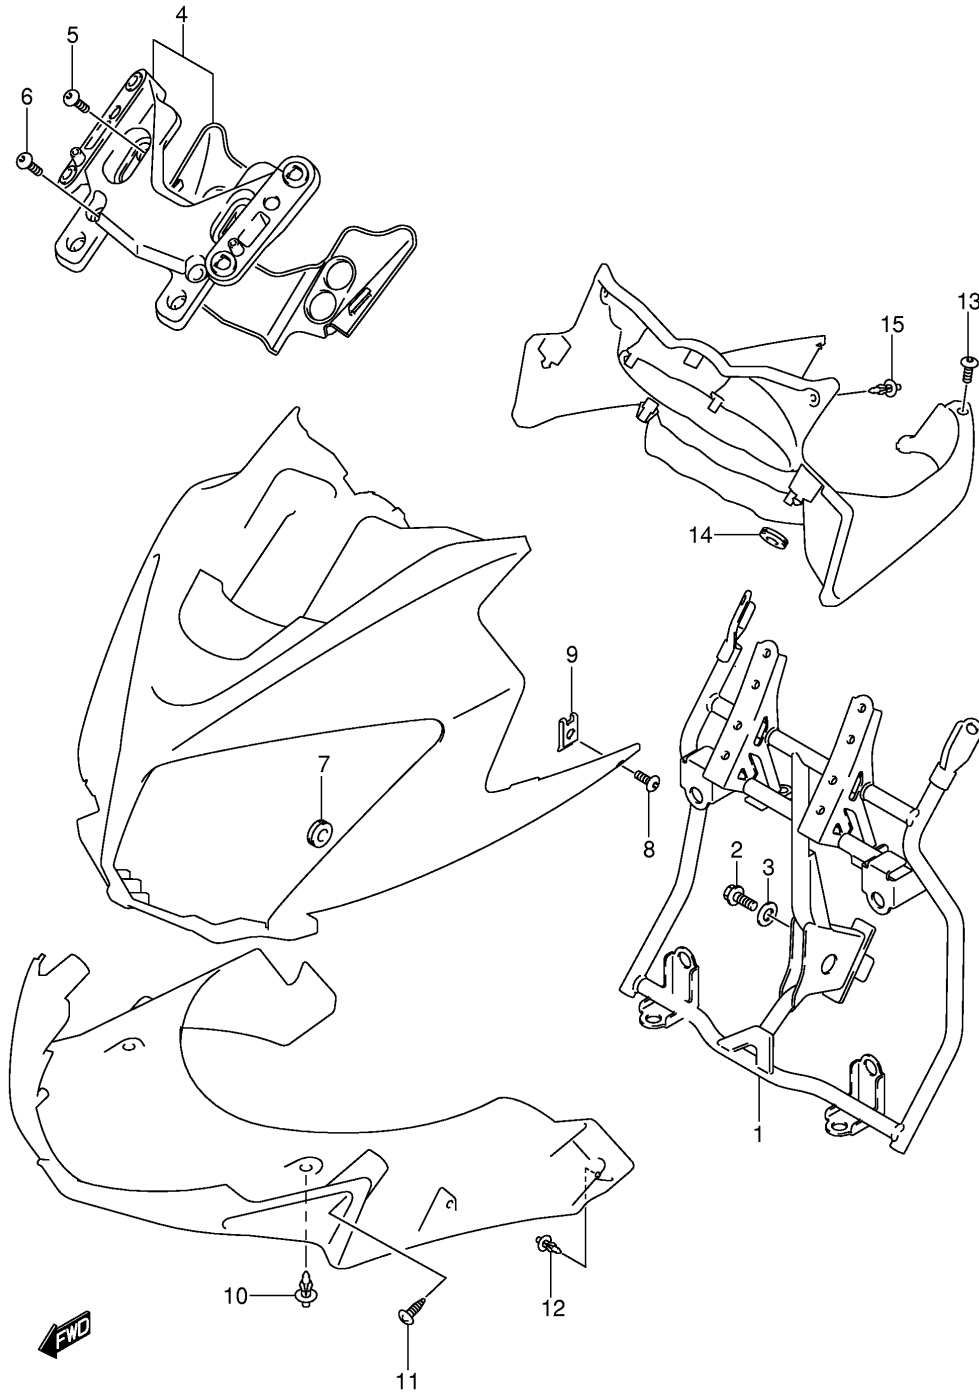

Ref No	Part No	Description
1	94510-27G00	Brace, Cowling
2	09103-08505	Bolt
3	09164-08020	Washer
4	94600-27G00	Brace, Windscreen
5	09139-06126	Screw, Upper
6	09139-06120	Screw, Lower
7	09320-08028	Cushion
8	09139-05064	Screw, Side
9	09148-05038	Nut, Side
10	09409-07333	Clip, Inner Cover Upper
11	03242-05163	Screw, Inner Cover
12	09409-06314-5PK	Clip, Side (black)
13	09139-06122	Screw, Meter Panel Rear Side
14	09320-06016	Cushion, Meter Panel Rear
15	09409-06314-5PK	Clip, Meter Panel (black)