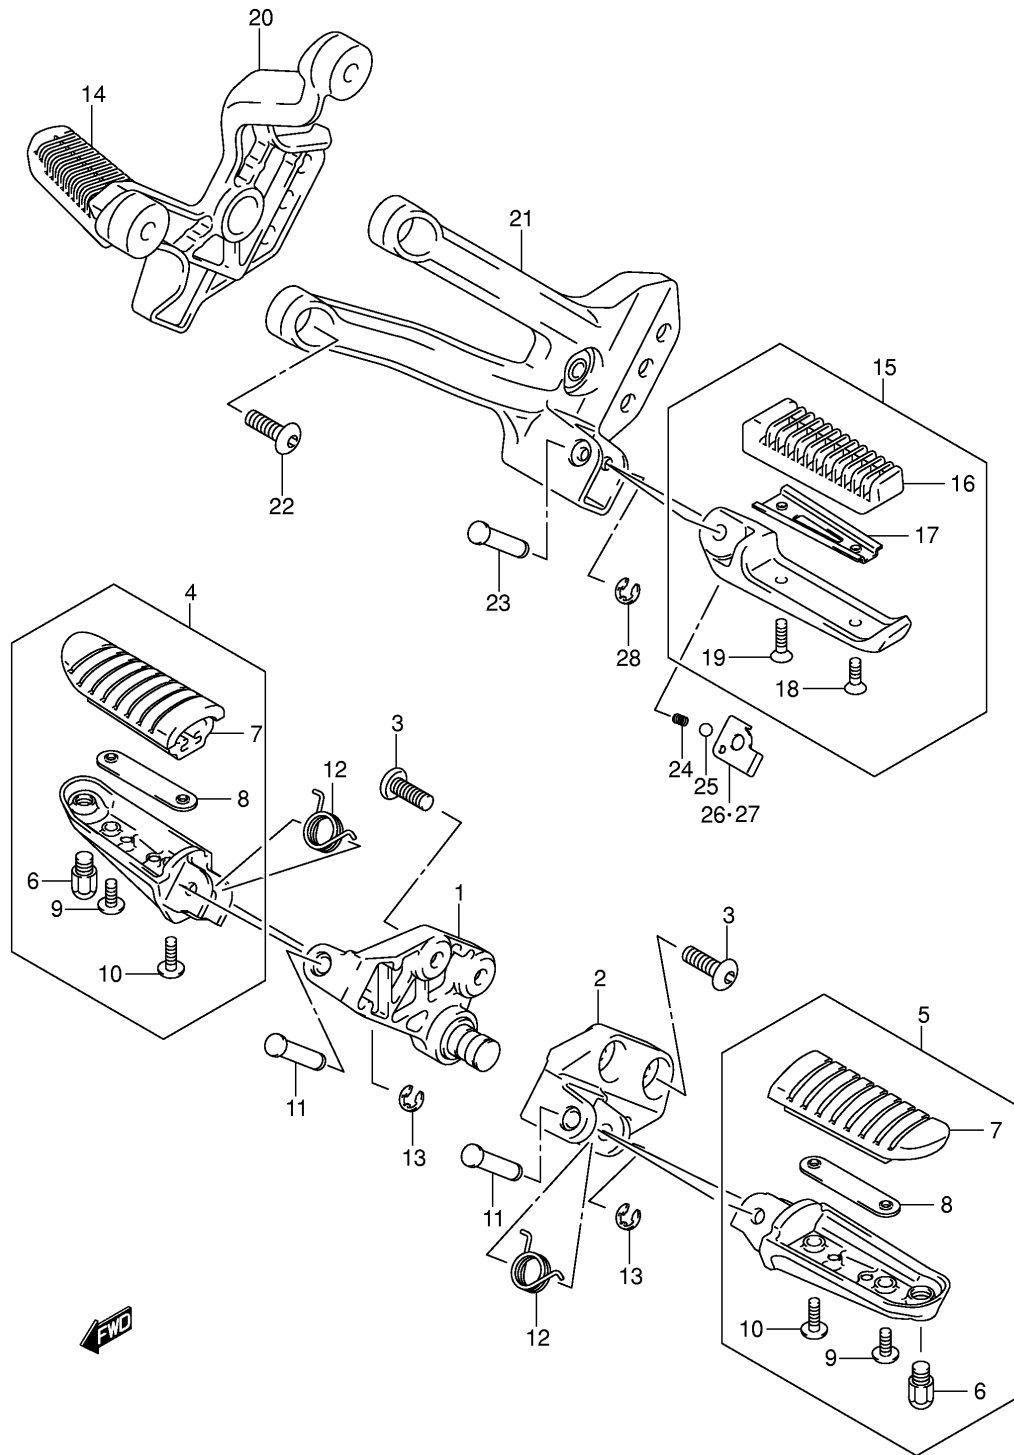

Ref No	Part No	Description
1	43510-06G01-YAP	Bracket, Front Rh (black)
2	43521-06G01-YAP	Bracket, Front Lh (black)
3	09106-08150	Bolt
4	43501-06G01	Footrest Assy, Front Rh
5	43502-06G01	Footrest Assy, Front Lh
6	43576-07D01	• Bolt, Bank Sensor
7	43551-06G00	• Rubber
8	43552-06G00	• Plate
9	02142-05163	• Screw, Outer
10	02142-05203	• Screw, Inner
11	09208-08016	Pin
12	09448-18022	Spring
13	08332-11063	E Ring
14	43600-42F00	Footrest Assy, Pillion Rh
15	43700-42F00	Footrest Assy, Pillion Lh
16	43612-31300	• Rubber
17	43632-45501	• Plate, Stop
18	02122-05123	• Screw, Outer
19	02122-05163	• Screw, Inner
20	43811-06G01-YAP	Bracket, Pillion Rh (black)
21	43821-06G01-YAP	Bracket, Pillion Lh (black)
22	09106-08150	Bolt, Bracket
23	09208-08010	Pin
24	09440-05005	Spring
25	06111-07004	Ball
26	43816-42F10	Plate, Footrest Rh
27	43826-42F10	Plate, Footrest Lh
28	08332-11063	E Ring