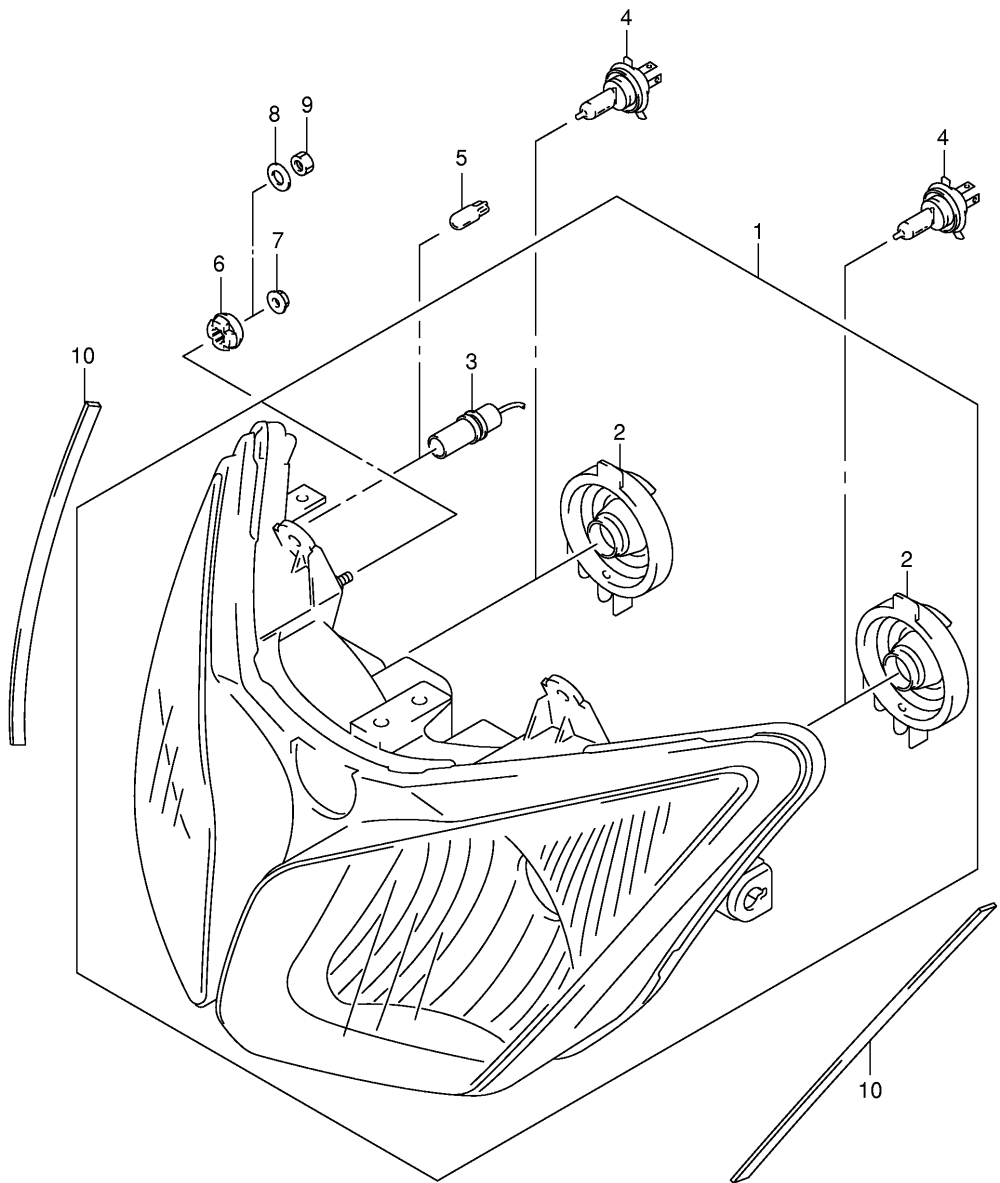

Ref No	Part No	Description
1	35100-06G20-999	Headlamp Assy
2	35125-77A00	• . Socket, Cover
3	36118-06G50	• . Core Assy
4	09471-12182	Bulb (12v,60/55w,h4)
5	09471-12216	Bulb (12v,5w)
6	09320-09010	Cushion
8	09160-06088	Washer, 6.5x20x1.6
9	08310-00063	Nut
10	33652-06G10	Cushion, Headlamp