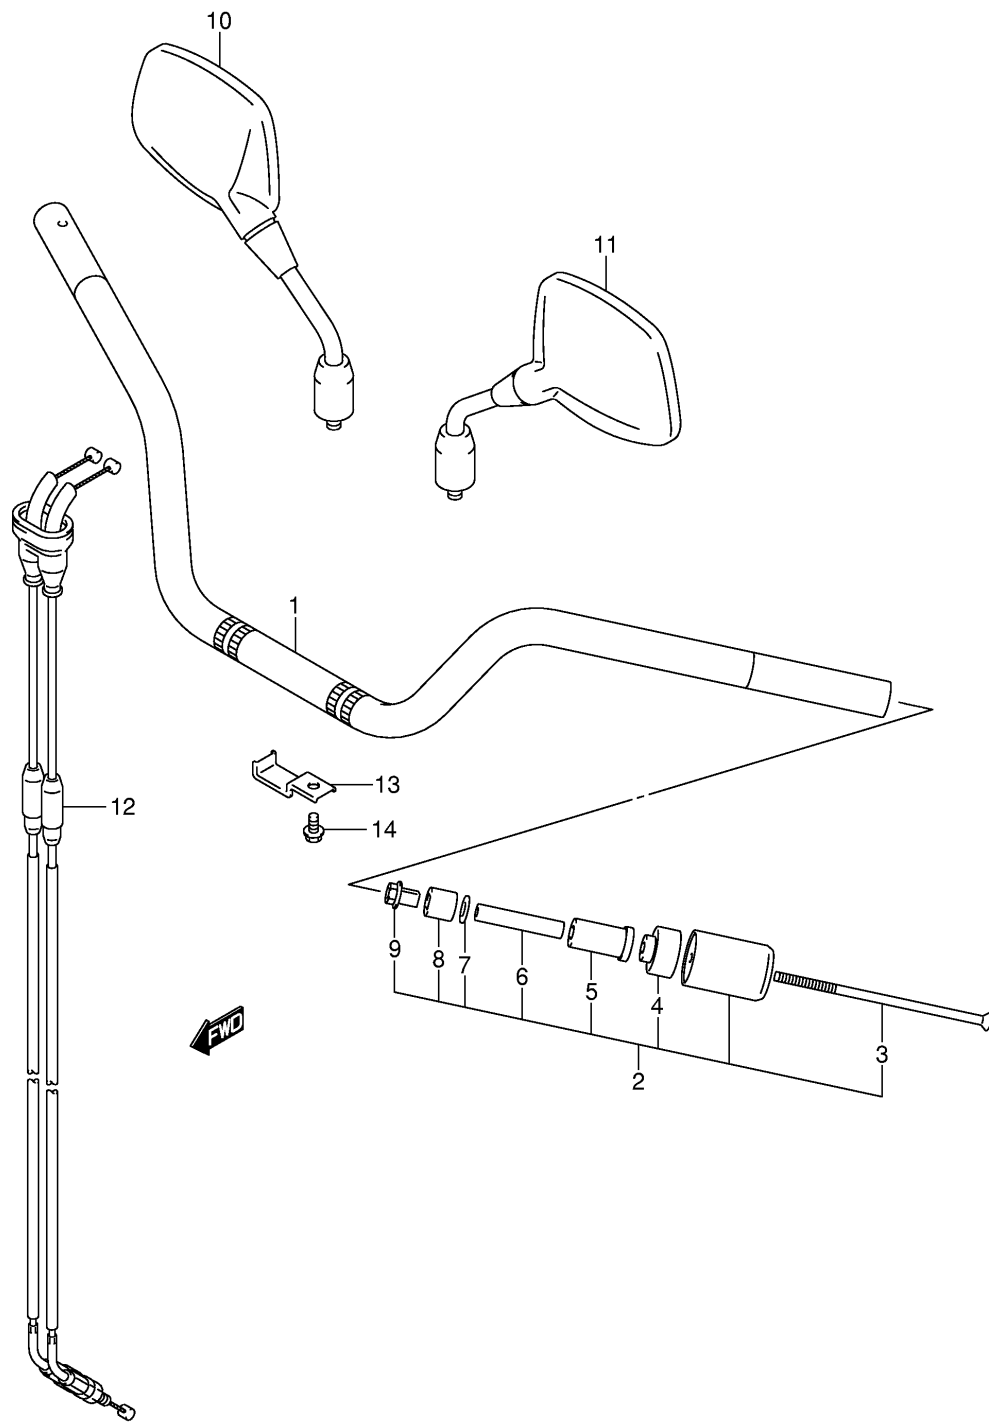

Ref No	Part No	Description
1	56111-06G00	Handlebar
2	56200-06860	Balancer Set, Handlebar
3	09127-06023	. Screw
4	57346-14G00	. Spacer
5	56272-06G00	. Expander, Outer
6	56276-17D00	. Spacer
7	09160-06130	. Washer
8	56272-10G00	. Expander, Inner
9	56273-10G00	. Nut
10	56500-04F20	Mirror Assy, Rear View Rh
11	56600-04F20	Mirror Assy, Rear View Lh
12	58300-06G10	Cable Assy, Throttle
13	58621-06G00	Guide, Cable
14	02162-06123	Bolt