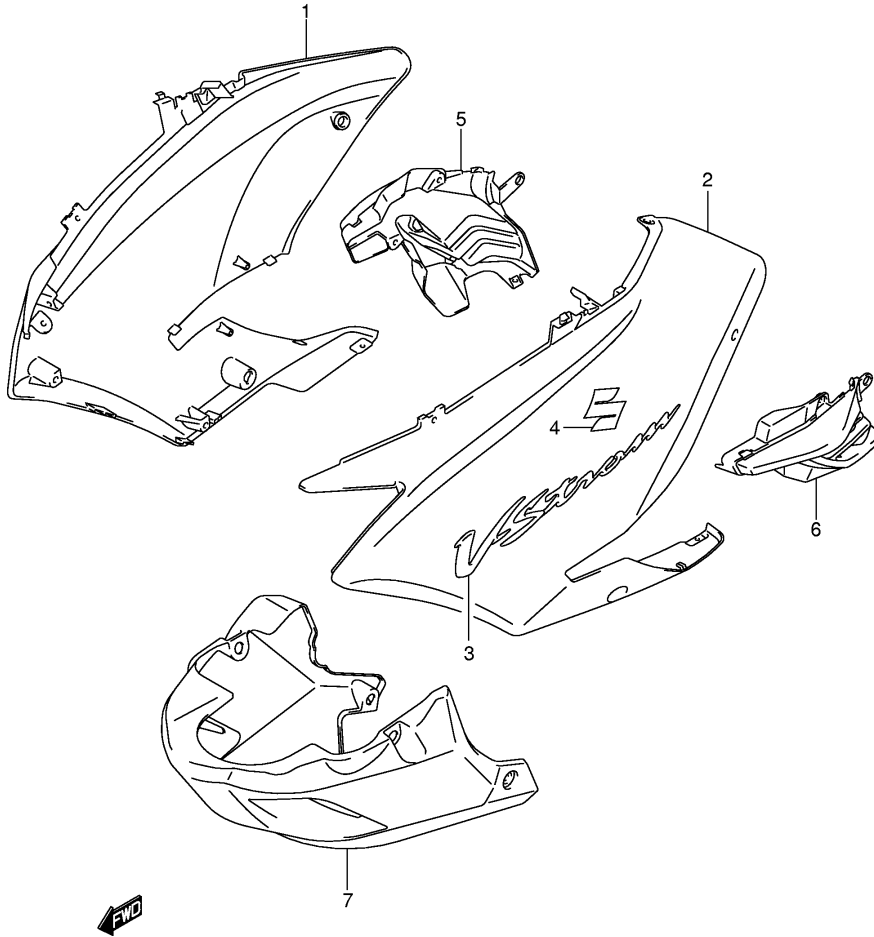

Ref No	Part No	Description
1	94402-06G40-YAY	Cowl Assy, Side Rh (black)
1	94402-06G40-YHG	Cowl Assy, Side Rh (gray)
1	94402-06G40-YHL	Cowl Assy, Side Rh (red)
2	94403-06G40-4CX	Cowl Assy, Side Lh (black)
2	94403-06G40-YHG	Cowl Assy, Side Lh (gray)
2	94403-06G40-YHL	Cowl Assy, Side Lh (red)
3	68681-27G00-BPK	. Emblem
3	68681-27G00-CUK	. Emblem
3	68681-27G00-CUJ	. Emblem
4	68111-18G20	. Emblem, "s"
5	94440-06G00-291	Cover, Side Rh (black)
6	94450-06G00-291	Cover, Side Rh (black)
7	94471-06GA0-291	Cowling, Under (black)