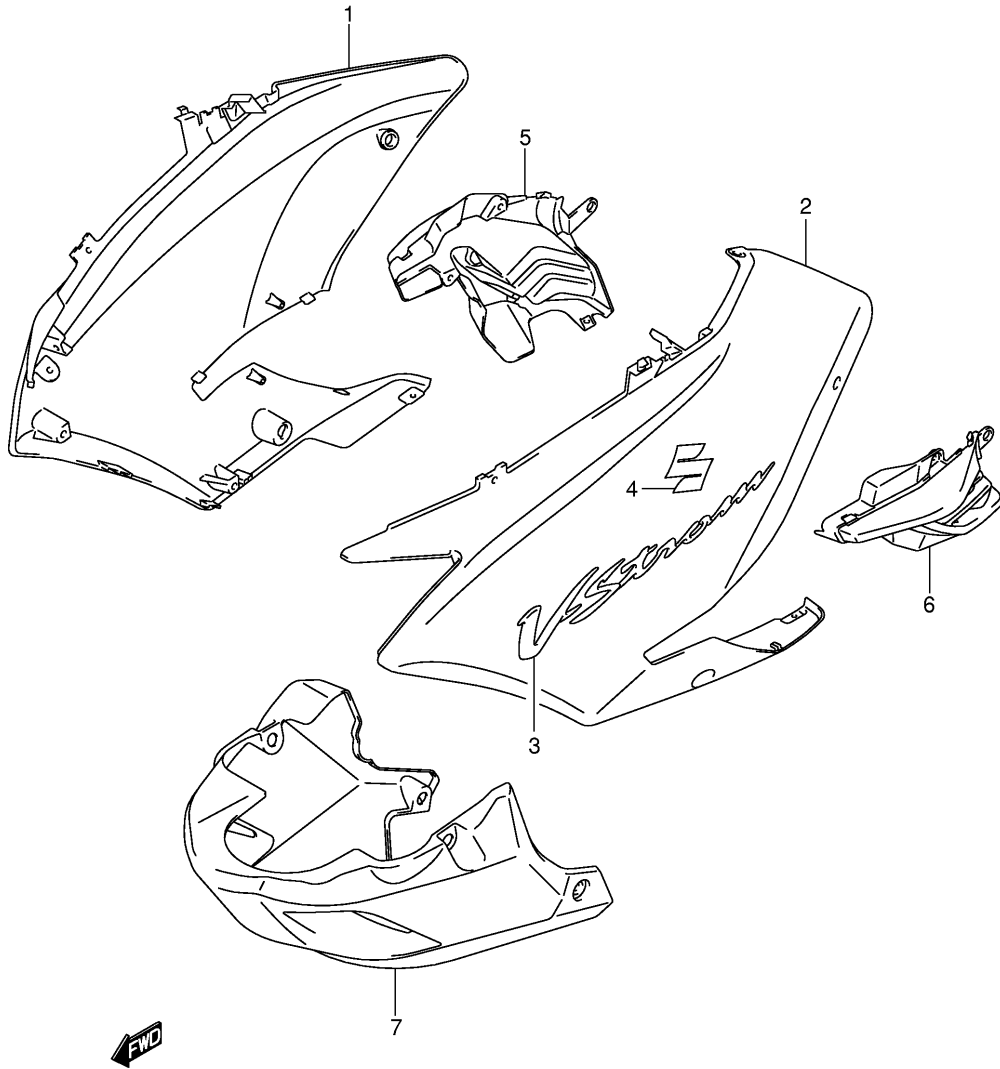

Ref No	Part No	Description
--------	---------	-------------

1	94402-06G50-YD8	Cowl Assy, Side Rh (silver)
1	94402-06G40-YAY	Cowl Assy, Side Rh (black)
1	94402-06G40-YBA	Cowl Assy, Side Rh (blue)
2	94403-06G50-YD8	Cowl Assy, Side Lh (silver)
2	94403-06G40-YAY	Cowl Assy, Side Lh (black)
2	94403-06G40-YBA	Cowl Assy, Side Lh (blue)
3	68681-27G00-HT8	. Emblem
3	68681-27G00-AMV	. Emblem
3	68681-27G00-BKS	. Emblem
4	68111-18G20	. Emblem
5	94440-06G00-291	Cover, Side Rh (black)
6	94450-06G00-291	Cover, Side Rh (black)
7	94471-06GA0-291	Cowling, Under (black)