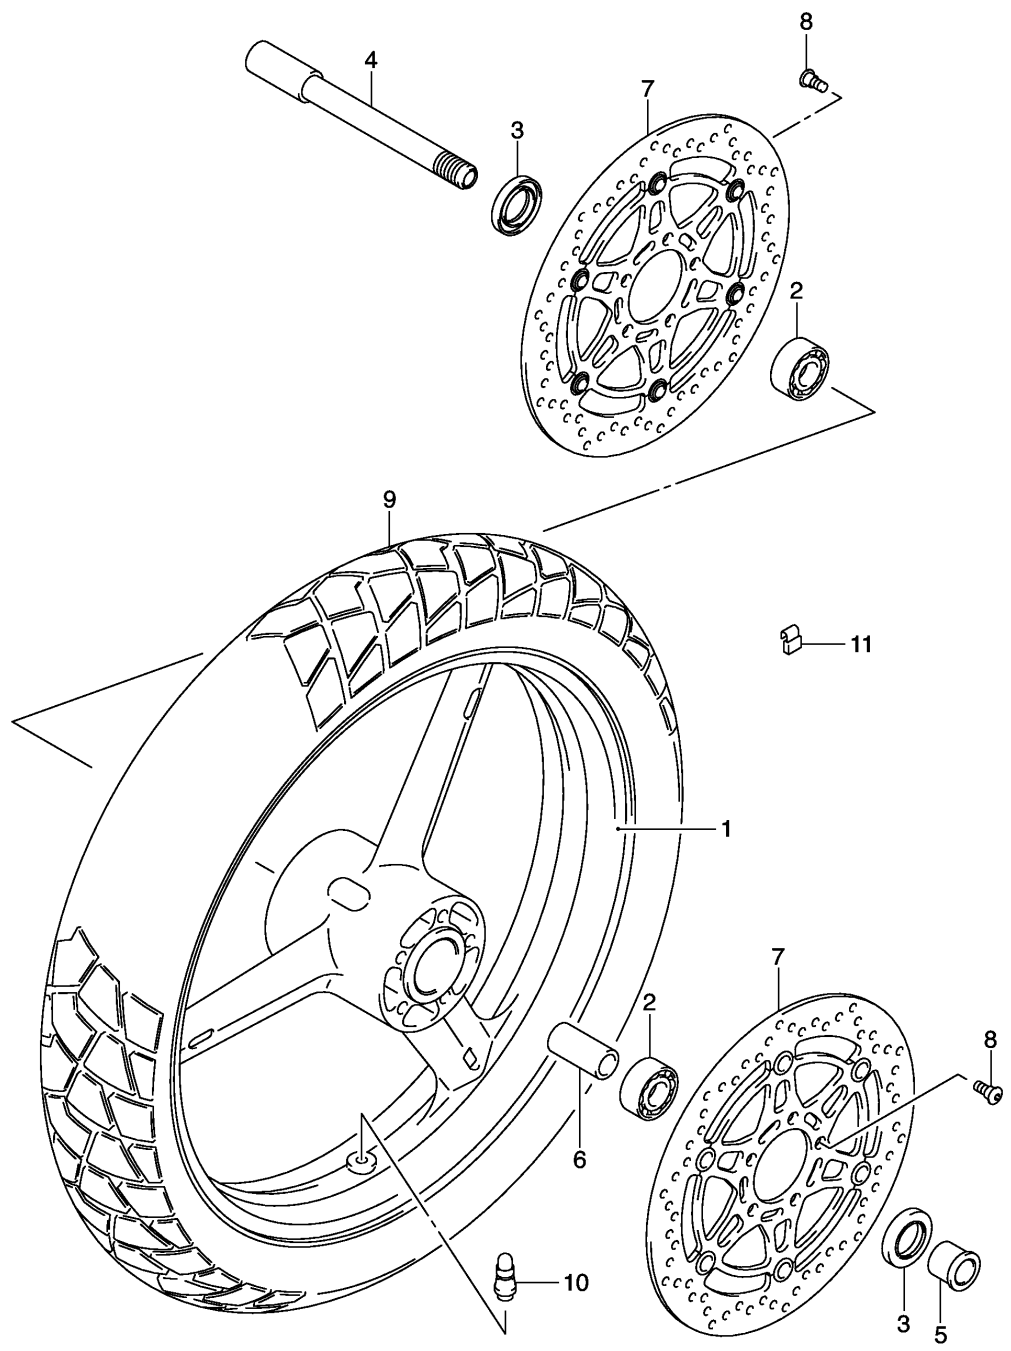

Ref No	Part No	Description
1	54111-06G00-019	Wheel, Front (19m/cxmt2.50) (black)
2	08123-62047	Bearing
3	09285-28001	Seal, Oil
4	54711-06G00	Axle, Front
5	54751-06G00	Spacer, Front Axle
6	09180-20062	Spacer, Front Hub Bearing
7	59210-27G00	Disc, Front Brake
8	09106-08160	Bolt
9	55110-06G00	Tire, Front (110/80r19m/c 59h)
10	43130-24A00	Valve Assy, Wheel Rim
11	43232-82000	Balancer, Wheel No.1
11	43234-82000	Balancer, Wheel No.2
11	43236-82000	Balancer, Wheel No.3