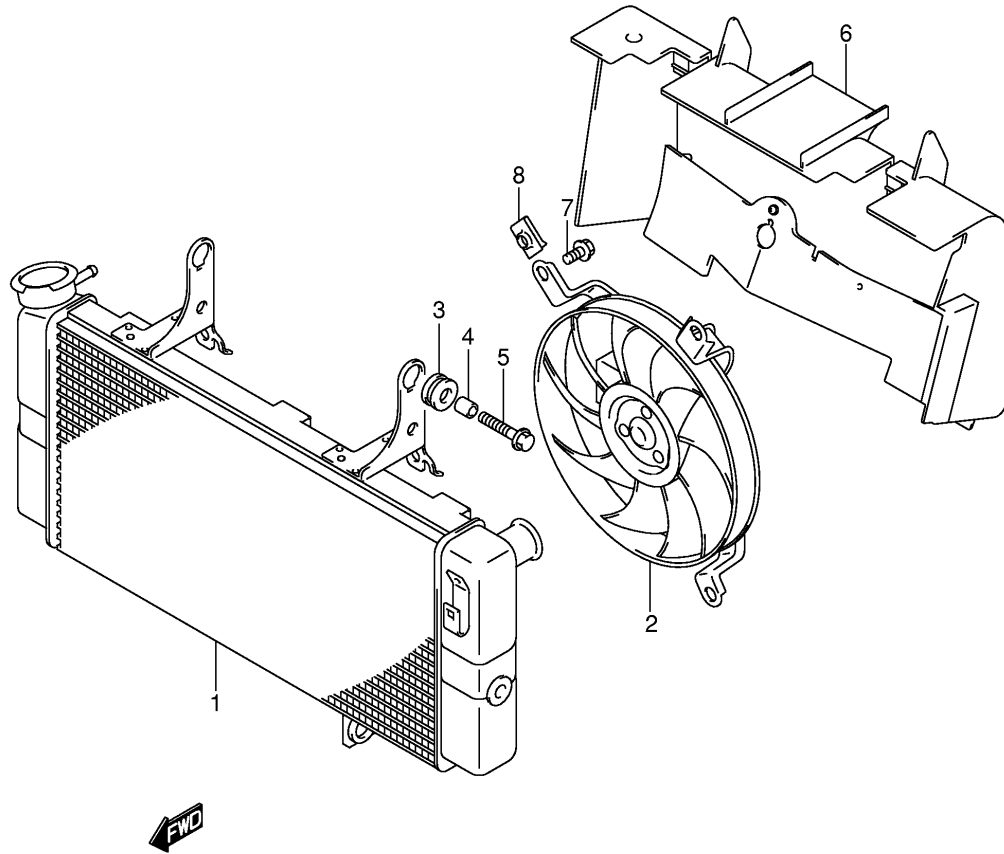

Ref No	Part No	Description
1	17710-06G00	Radiator Assy, Water
2	17800-06G00	Fan Assy
3	09320-10051	Cushion
4	09180-06290	Spacer
5	09118-06097	Bolt (6x20)
6	17760-06G00	Shield, Radiator Heat
7	17711-40F00	Bolt
8	17712-40F00	Nut