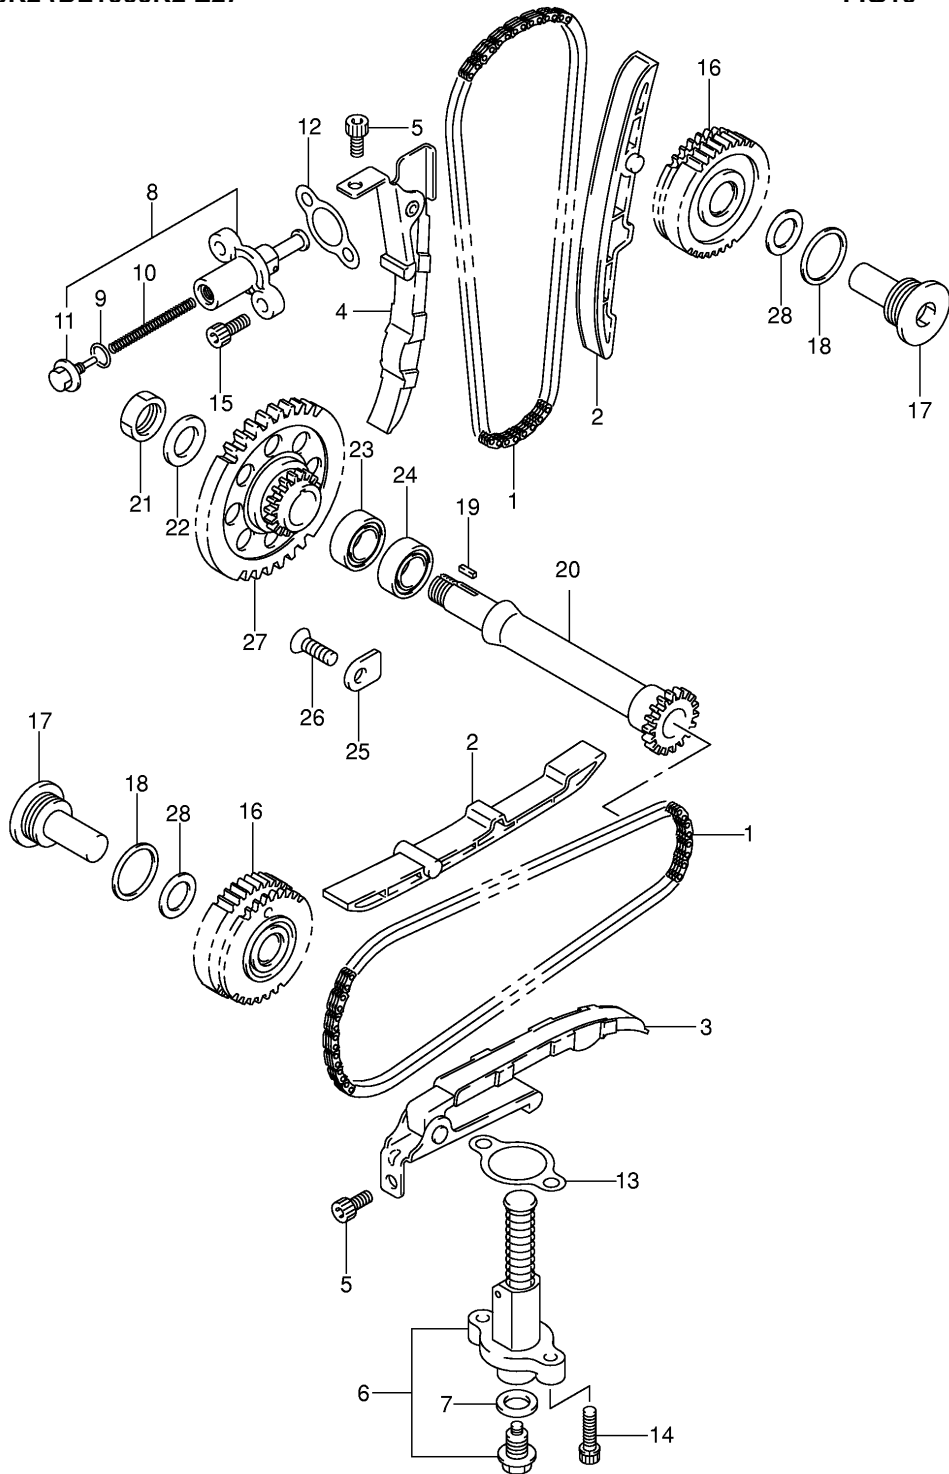

DL1000K2 E02_005A
CRANKCASE

Ref No	Part No	Description
1	11340-06G20	Cover, Clutch
2	11971-33210	• Lens, Oil Level Check
3	11482-06G10	Gasket, Clutch Cover
4	04211-09149	Pin
5	09103-06213	Bolt (l:30)
6	09103-06257	Bolt (l:75)
7	11342-06G00	Separator, Oil
8	02112-06123	Screw, Oil Separator
9	01550-06103	Bolt, Clutch Cover Water Drain
10	09168-06004	Gasket, 6.2x11x1.2
11	11351-02F51	Cover, Magneto
12	11483-02F10	Gasket, Magneto Cover
13	04211-09149	Pin
14	09103-06214	Bolt (l:35)
15	09103-06225	Bolt (l:70)
16	09259-36016-20H	Plug, Crankshaft Hole
17	09280-33004	O Ring (d:3.1,id:32.7)
18	09248-14005	Plug
19	09168-14002	Gasket
20	11360-06G00	Cover, Engine Sprocket
21	09103-06214	Bolt
22	04211-09149	Pin
23	11381-06G00	Cover, Gear Shift
24	11485-02F10	Gasket
25	09103-06126	Bolt
26	01547-06253	Bolt
27	01547-06353	Bolt
28	04211-09149	Pin
29	11971-25D00	Plug, Oil Filler
30	09280-17003	O Ring

Ref No	Part No	Description
1	12760-23F00	Chain, Cam Shaft Drive
2	12771-06G00	Guide, Cam Chain
3	12810-06G00	Tensioner, Front Cam Chain
4	12815-06G00	Tensioner, Rear Cam Chain
5	07120-06123	Bolt
6	12832-05A10	Adjuster Assy, Front Tensioner
7	09168-12018	. Gasket
8	12830-30A01	Adjuster Assy, Rear Tensioner
9	12832-02A00	. O Ring
10	12833-30A01	. Spring
11	12834-02A00	. Plug
12	12837-19B10	Gasket
13	12837-24A10	Gasket
14	07130-06253	Bolt
15	07130-06203	Bolt
16	12750-06G00	Gear, Cam Chain Idler No.2
17	12755-02F01	Shaft, Idler No.2
18	09168-26001	Gasket
19	09421-04004	Key
20	12716-06G00	Shaft, Idler
21	09140-16001	Nut
22	09181-16212	Washer
23	08112-63030	Bearing, Rh
24	09262-25006	Bearing, Lh
25	24741-20A00	Retainer, Bearing
26	09126-06011	Screw
27	12731-06G01	Sprocket, Idler No.1
28	09181-15164	Shim, Cam Chain Idler, T:0.9
28	09181-15166	Shim, Cam Chain Idler, T:1.0
28	09181-15172	Shim, Cam Chain Idler, T:1.1
28	09181-15176	Shim, Cam Chain Idler, T:1.2
28	09181-15181	Shim, Cam Chain Idler, T:1.3
28	09181-15182	Shim, Cam Chain Idler, T:1.4