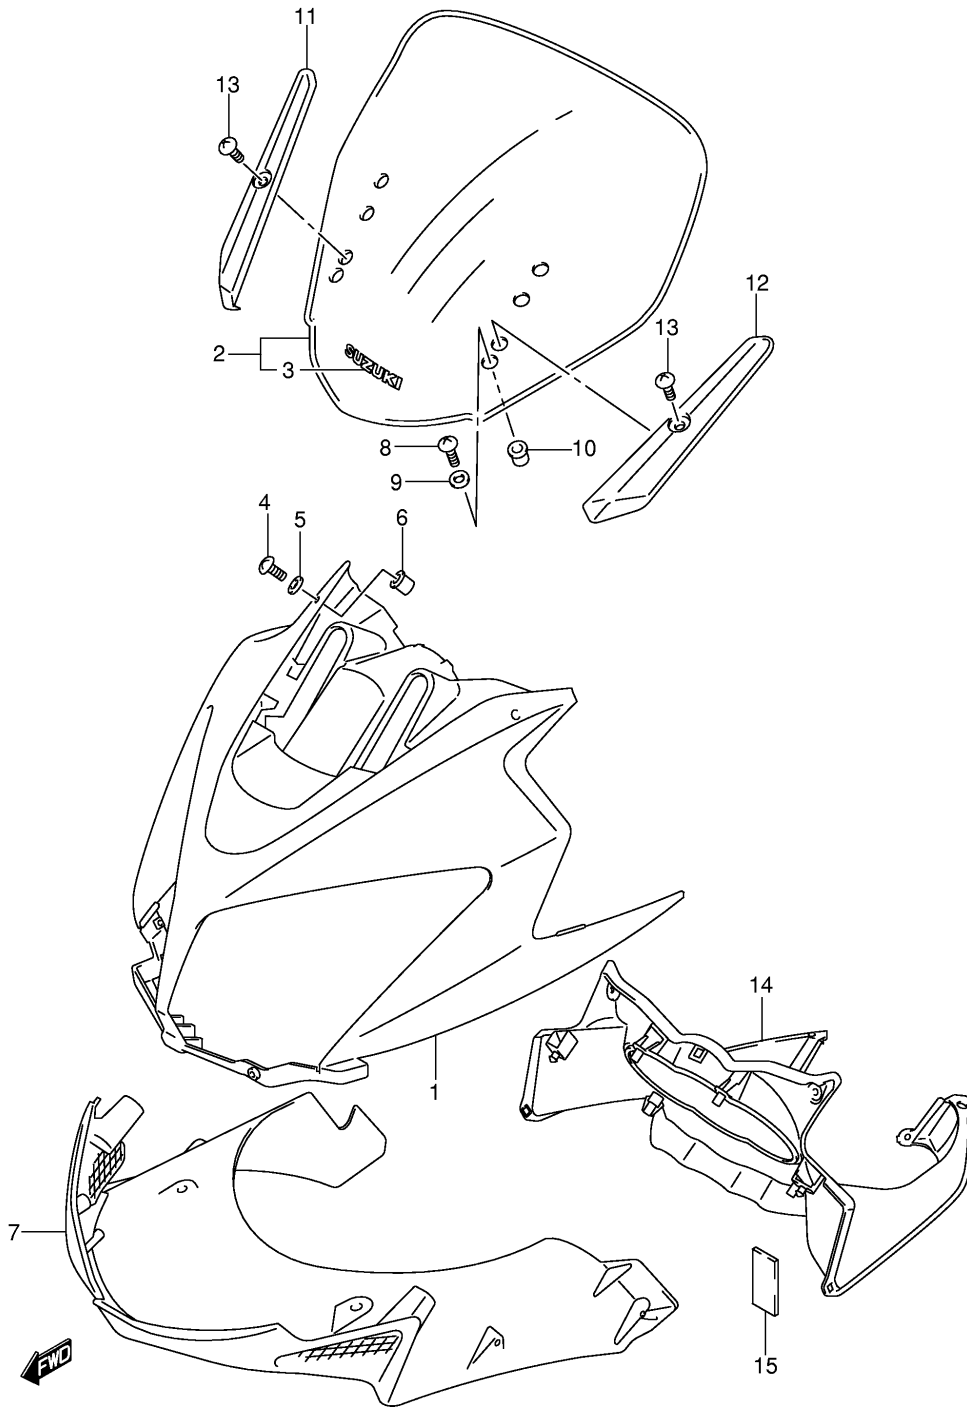

Ref No	Part No	Description
1	94410-27G00-YAY	Body, Cowling (black)
2	94610-27G00-CT5	Windscreen
3	68270-27G00-CT5	• . Tape
4	09139-05075	Screw, Lower
5	08322-01053	Washer
6	94619-36A00	Nut
7	94461-06G00-291	Cover, Cowl Inner (black)
8	02142-05203	Screw, Upper
9	09161-05017	Washer
10	09159-05019	Nut
11	94641-27G00-291	Cover, Windscreen Rh (black)
12	94642-27G00-291	Cover, Windscreen Lh (black)
13	09132-05053	Screw
14	94630-27G00-291	Panel, Meter (black)
15	44885-38A00	• . Cushion