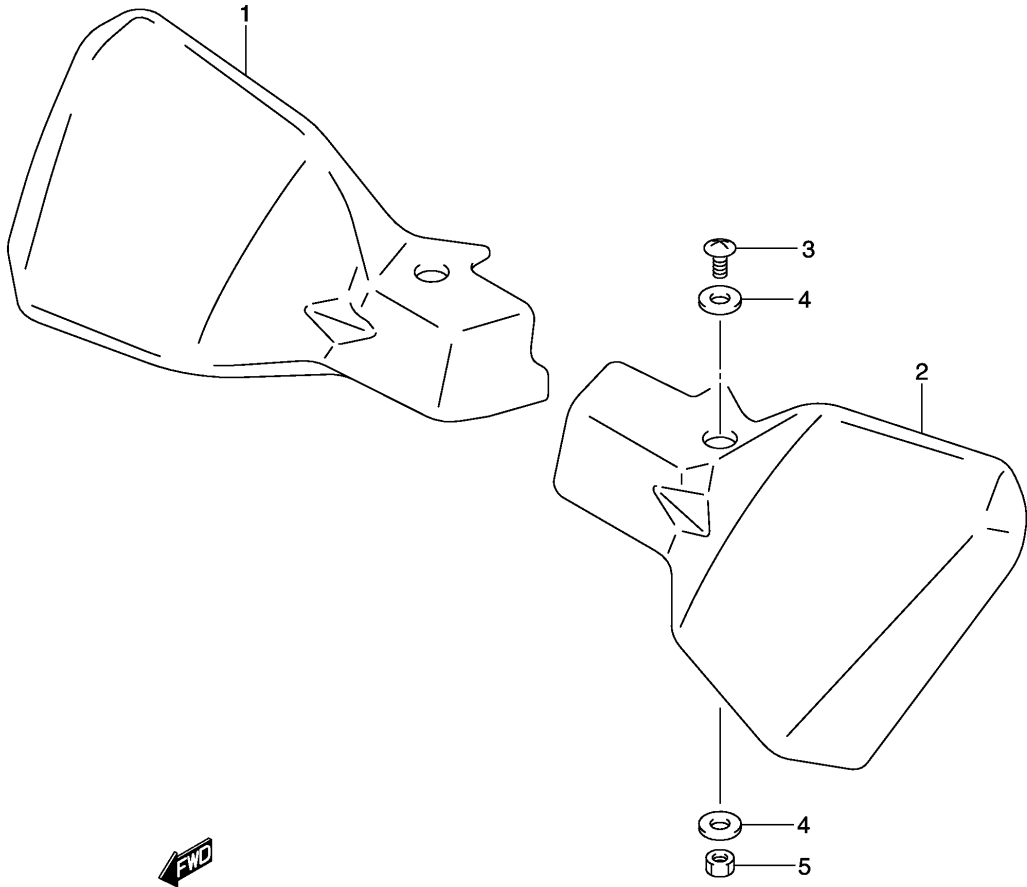

Ref No	Part No	Description
1	57341-27G00-291	Cover, Knuckle Rh (black)
2	57541-06G10-291	Cover, Knuckle Lh (black)
3	09125-06118	Screw
4	09160-06130	Washer
5	08319-21068	Nut