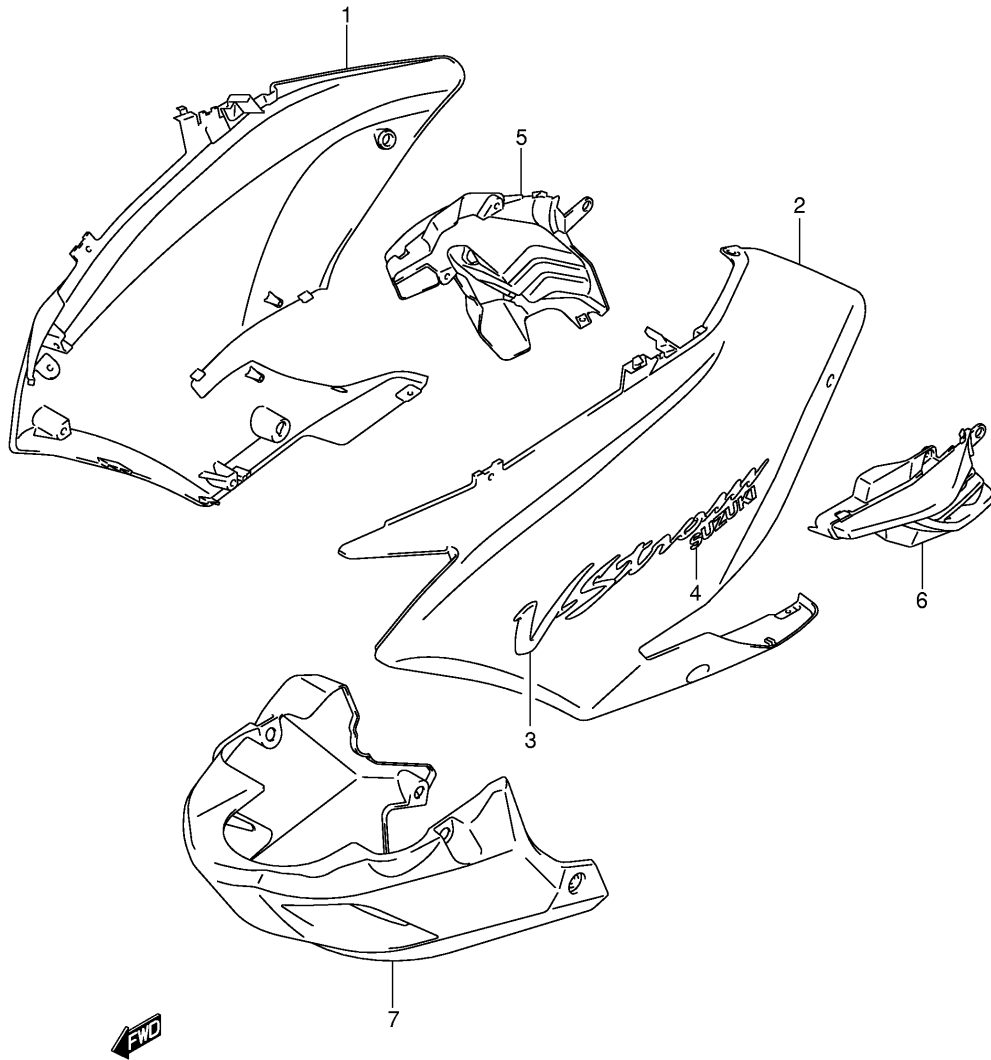

Ref No	Part No	Description
1	94402-06G10-YD8	Cowl Assy, Side Rh (silver)
1	94402-06G10-ZJX	Cowl Assy, Side Rh (yellow)
1	94402-06G00-YBA	Cowl Assy, Side Rh (blue)
2	94403-06G10-YD8	Cowl Assy, Side Lh (silver)
2	94403-06G10-ZJX	Cowl Assy, Side Lh (yellow)
2	94403-06G00-YBA	Cowl Assy, Side Lh (blue)
3	68681-06G00-Y7H	. Emblem (blue)
3	68681-06G00-17U	. Emblem (gray)
3	68681-06G00-YD8	. Emblem (silver)
4	68166-31300-YU8	. Emblem, "suzuki" (gray)
4	68166-31300-Y7H	. Emblem, "suzuki" (blue)
4	68166-31300-1ZY	. Emblem, "suzuki" (gray)
5	94440-06G00-YZ5	Cover, Side Rh (black)
6	94450-06G00-YZ5	Cover, Side Rh (black)
7	94471-06G00-YZ5	Cowling, Under (black)