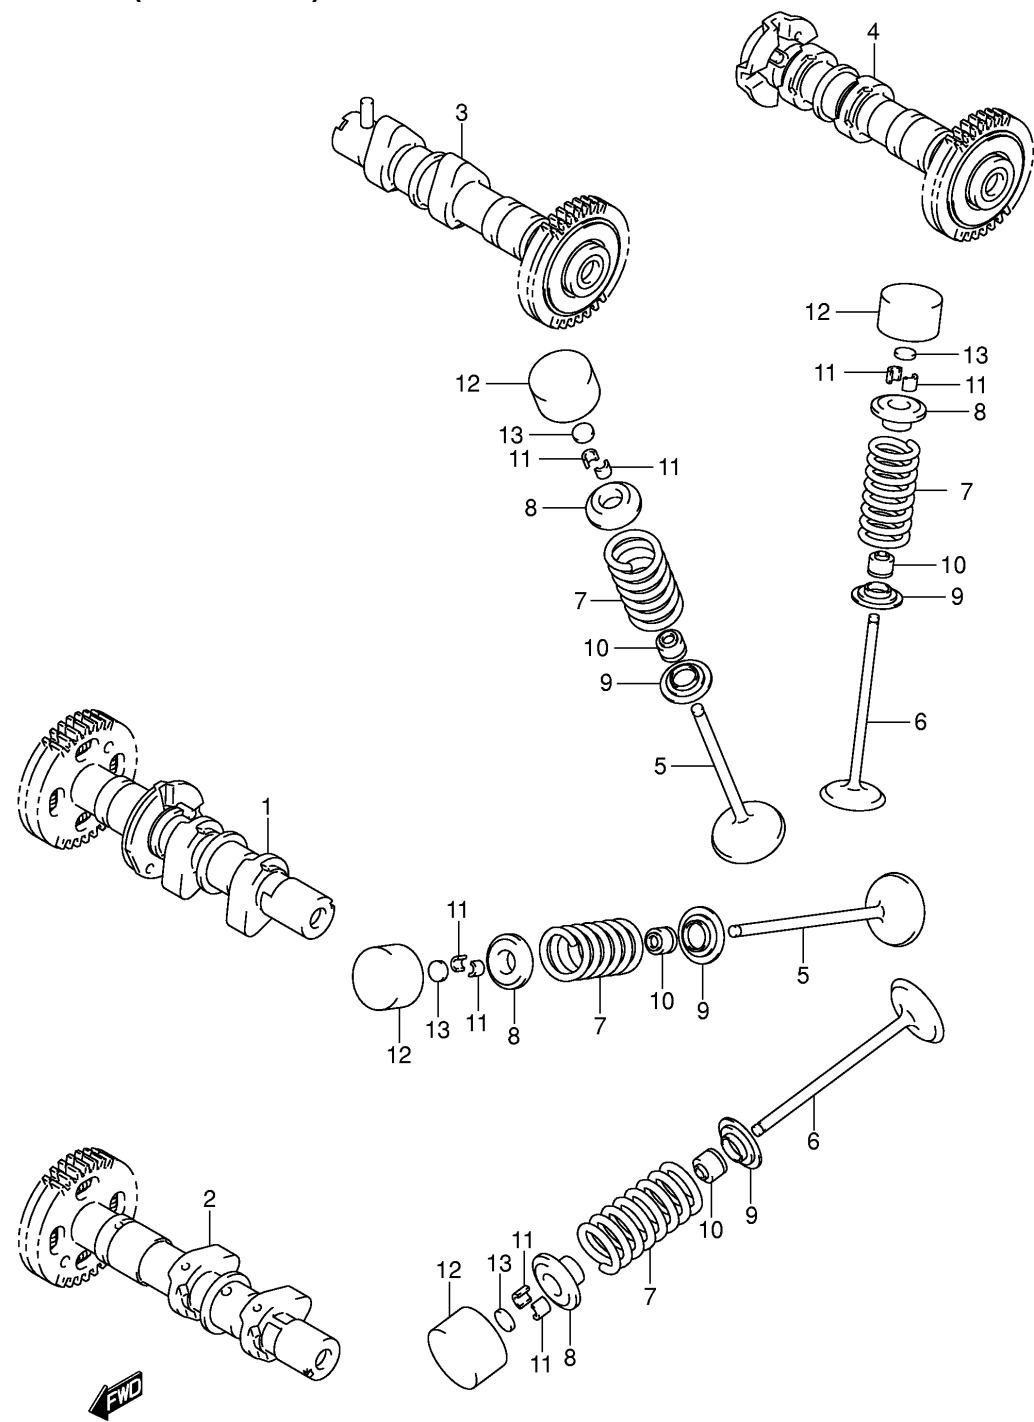

Ref No	Part No	Description
1	12701-06G00	Camshaft Assy, Intake Front
2	12702-06G00	Camshaft Assy, Exhaust Front
3	12703-06G00	Camshaft Assy, Intake Rear
4	12704-06G00	Camshaft Assy, Exhaust Rear
5	12911-16G00	Valve, Intake
6	12912-02F00	Valve, Exhaust
7	12921-06G00	Spring Valve
8	12931-06G00	Retainer, Valve Spring
9	12933-06G00	Seat, Valve Spring
10	09289-05015	Seal, Valve Stem Oil
11	12932-24400	Cotter, Valve
12	12891-02F00	Tappet
13	12892-41C00-230	Shim, Tappet (t:2.30)
13	12892-41C00-235	Shim, Tappet (t:2.35)
13	12892-41C00-240	Shim, Tappet (t:2.40)
13	12892-41C00-245	Shim, Tappet (t:2.45)
13	12892-41C00-250	Shim, Tappet (t:2.50)
13	12892-41C00-255	Shim, Tappet (t:2.55)
13	12892-41C00-260	Shim, Tappet (t:2.60)
13	12892-41C00-265	Shim, Tappet (t:2.65)
13	12892-41C00-270	Shim, Tappet (t:2.70)
13	12892-41C00-275	Shim, Tappet (t:2.75)
13	12892-41C00-280	Shim, Tappet (t:2.80)
13	12892-41C00-285	Shim, Tappet (t:2.85)
13	12892-41C00-290	Shim, Tappet (t:2.90)
13	12892-41C00-295	Shim, Tappet (t:2.95)
13	12892-41C00-300	Shim, Tappet (t:3.00)
13	12892-41C00-305	Shim, Tappet (t:3.05)
13	12892-41C00-310	Shim, Tappet (t:3.10)
13	12892-41C00-315	Shim, Tappet (t:3.15)
13	12892-41C00-320	Shim, Tappet (t:3.20)
13	12892-41C00-325	Shim, Tappet (t:3.25)
13	12892-41C00-330	Shim, Tappet (t:3.30)
13	12892-41C00-335	Shim, Tappet (t:3.35)
13	12892-41C00-340	Shim, Tappet (t:3.40)
13	12892-41C00-345	Shim, Tappet (t:3.45)
13	12892-41C00-350	Shim, Tappet (t:3.50)
14	12800-41810	Shim Set, Tappet Inc.ref.no.13-1~13-25 (5pcs.each) & No.15
15	99000-69471	• . Case, Tappet Shim