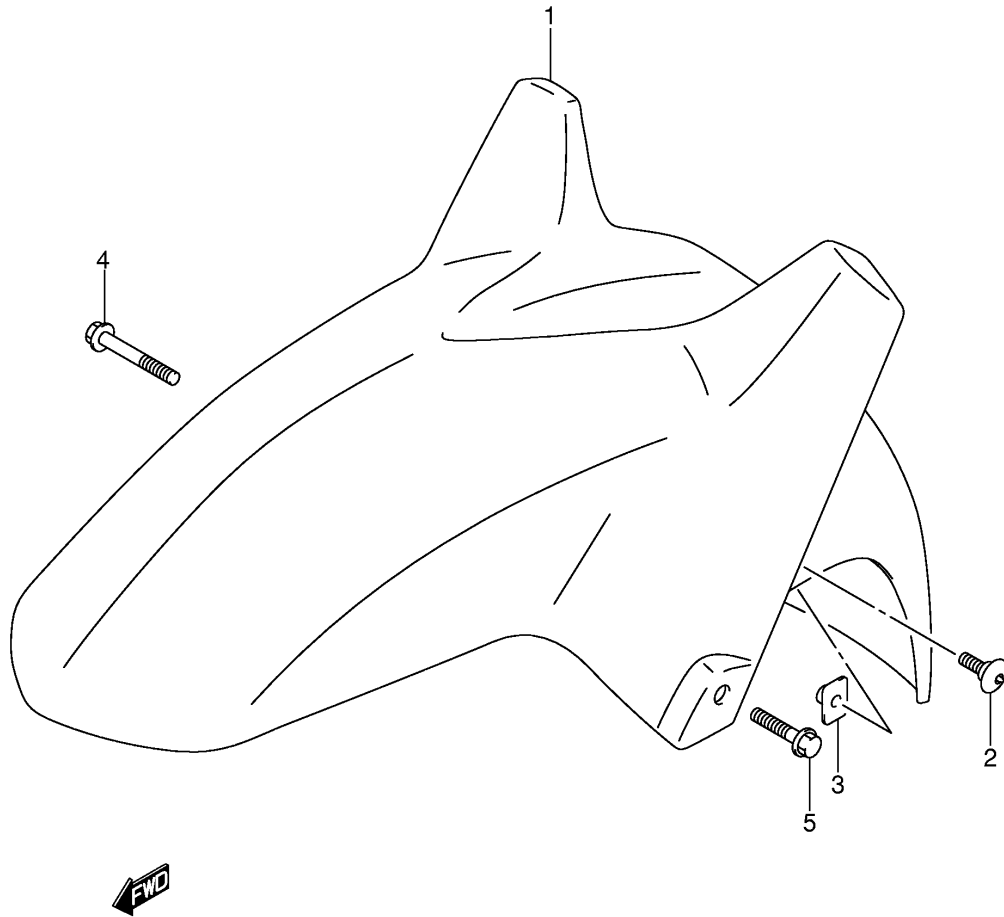

Ref No	Part No	Description
1	53111-06G00-YAY	Fender, Front (black)
2	09139-06121	Bolt, Front
3	53122-06G00	Nut
4	01547-06453	Bolt, Rh
5	01547-06303	Bolt, Lh