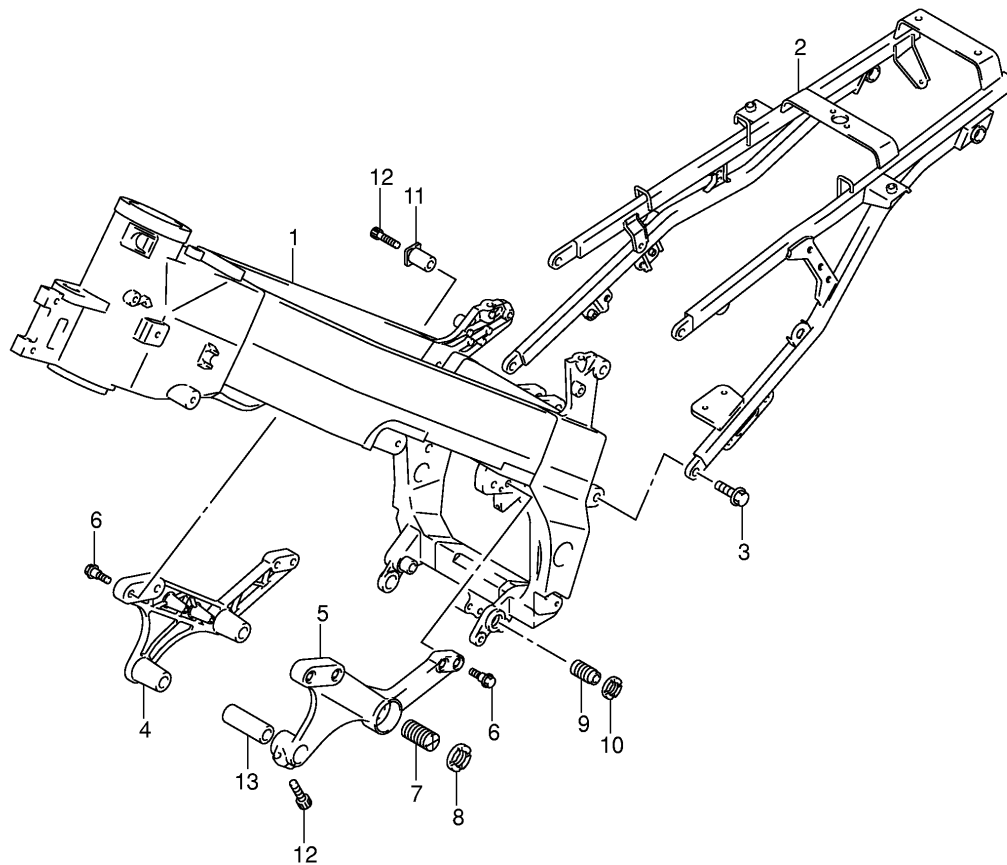

Ref No	Part No	Description

1	41100-06G00-YAP	Frame (black)
2	41200-06G00	Rail, Seat
3	09103-10379	Bolt
4	41911-06G20-YAP	Bracket, Mount Rh (black)
5	41912-06G20-YAP	Bracket, Mount Lh (black)
6	09106-08175	Bolt
7	41923-16G00	Bolt, Adjuster Center
8	41922-19F00	Nut, Adjuster Center
9	41921-16G00	Bolt, Adjuster Lower
10	41922-33E00	Nut, Adjuster Lower
11	41941-19F01	Spacer, Adjuster Upper
12	09106-08149	Bolt
13	41198-02F00	Spacer, Head Front Lh