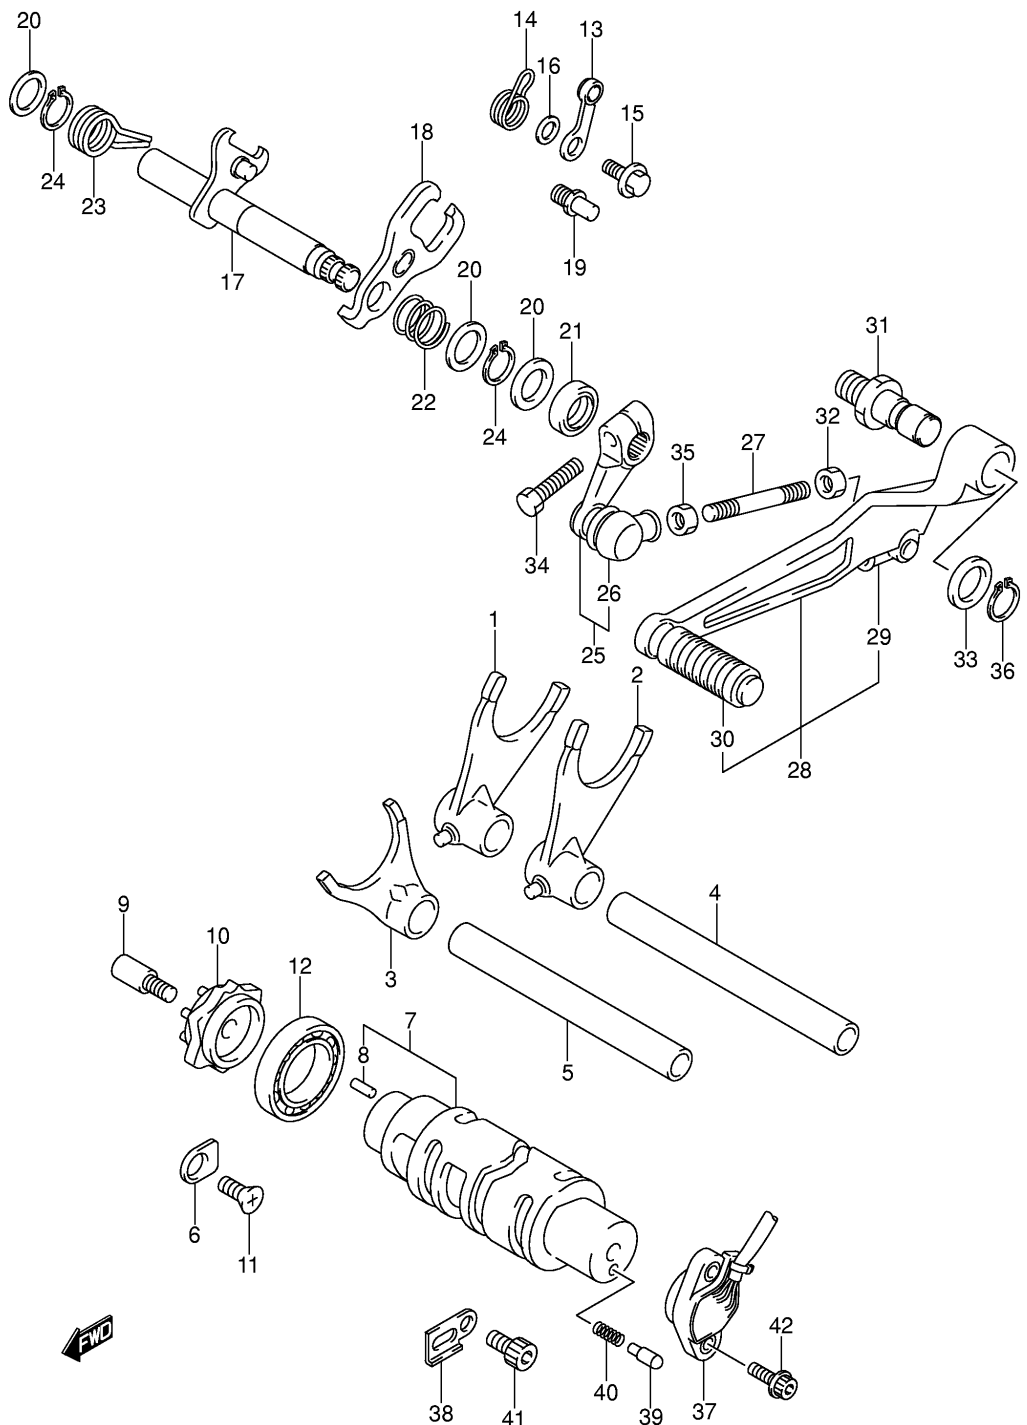

Ref No	Part No	Description
1	25211-17E01	Fork, Gear Shift No.2
2	25211-35F00	Fork, Gear Shift No.1
3	25231-35F00	Fork, Gear Shift No.3
4	25411-02F20	Shaft, Gear Shift Fork No.2
5	25411-02F20	Shaft, Gear Shift Fork No.1
6	24741-21A00	Retainer, Shift Cam
7	25310-02F10	Cam, Gear Shift
8	04221-04089	• Pin, Shift Cam
9	25312-12C00	Stopper, Shift Cam
10	25381-13E00	Plate, Gear Shift
11	09125-06110	Screw, Shift Cam, 6x12
12	08113-69050	Bearing, Shift Cam
13	25350-06G00	Stopper, Shift Cam
14	25355-38F00	Spring, Stopper Arm
15	09111-06041	Bolt (6x14.3)
16	08211-06141	Washer
17	25510-06G10	Shaft, Gear Shift
18	25512-06G00	Plate, Gear Shift
19	25671-01011	Stopper, Gear Shift
20	09181-14167	Washer, Gear Shift Rh
21	09283-14006	Seal, Shift Shaft Oil
22	09440-17009	Spring, gear Shift Plate
23	09444-20001	Spring, Shift Shaft
24	08331-31146	Circlip, Gear Shift
25	25520-06G00	Arm, Gear Shift Link
26	25526-47000	• Cover, Dust
27	25525-43510	Rod, Gear Shift Link
28	25600-06G10	Lever Assy, Gear Shift
29	25526-47000	• Cover, Dust
30	25652-20C00	• Rubber
31	25617-03F00	Shaft, Gear Shift Lever
32	09140-06011	Nut
33	09160-12011	Washer (12.5x20x1)
34	01500-06203	Bolt
35	08310-00067	Nut
36	08331-31126	Circlip
37	37730-06G00	Base Assy, Gear Shift Term
38	31497-45000	Clamp, Gear Shift
39	09209-05011	Contact, Gear Shift
40	09440-04010	Spring, Gear Shift Sw
41	07130-05103	Screw, Clamp
42	07120-05163	Screw, Gear Shift Sw