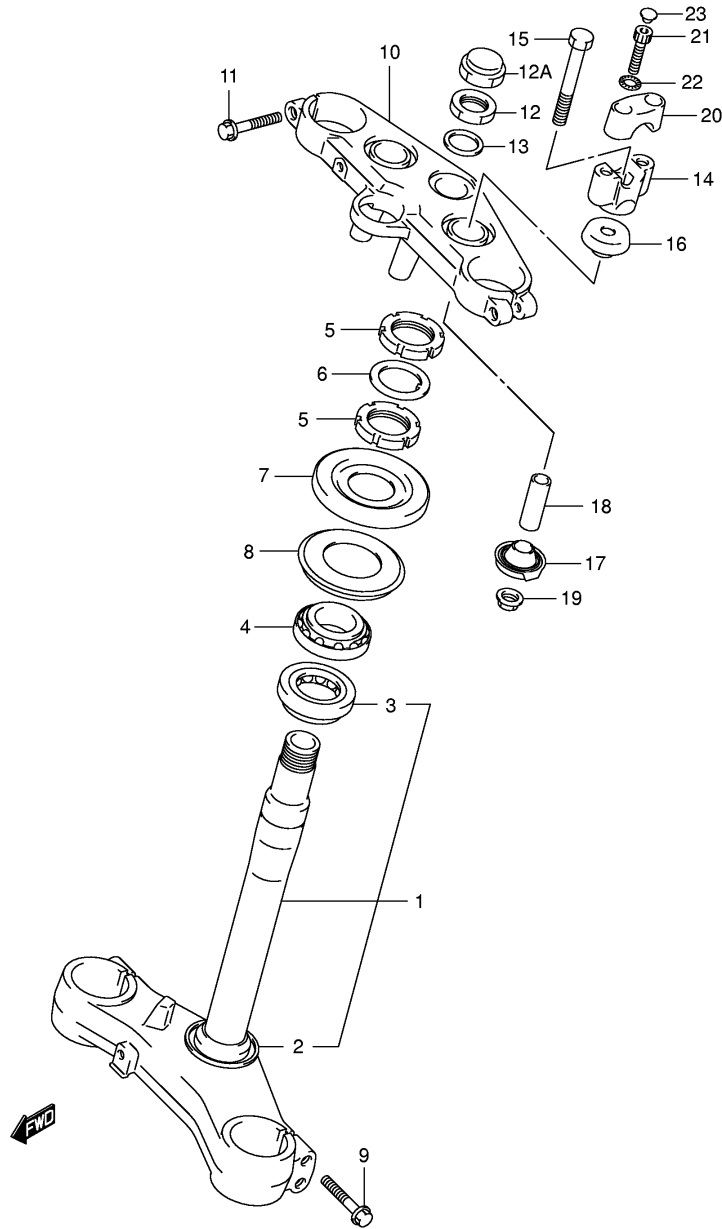

FIG.55

Ref No	Part No	Description
1	51410-06G00	Stem, Steering
2	51644-12C00	• Seal, Steering Lower
3	09267-30010	• Bearing (30x55x17)
4	09267-30010	Bearing, Upper (30x55x17)
5	51631-33E00	Nut
6	51641-33E00	Washer
7	51643-24F10	Cover, Steering Upper
8	51644-12C00	Seal, Steering Upper
9	51166-35F00	Bolt
10	51311-06G00	Head, Steering Stem
11	51166-35F00	Bolt
12	51353-06G00	Nut
13	51354-06G00	Washer
14	56221-27E00	Holder, Handle Lower
15	56321-27E00	Bolt
16	56241-27E00	Rubber, Upper
17	56260-42A00	Rubber, Lower
18	56243-42A00	Spacer
19	08319-31107	Nut
20	56211-32F00	Holder, Handle Upper
21	51321-06G00	Bolt
22	09164-08015	Washer
23	09250-06011	Cap

DL1000K2 E02_055
STEERING STEM