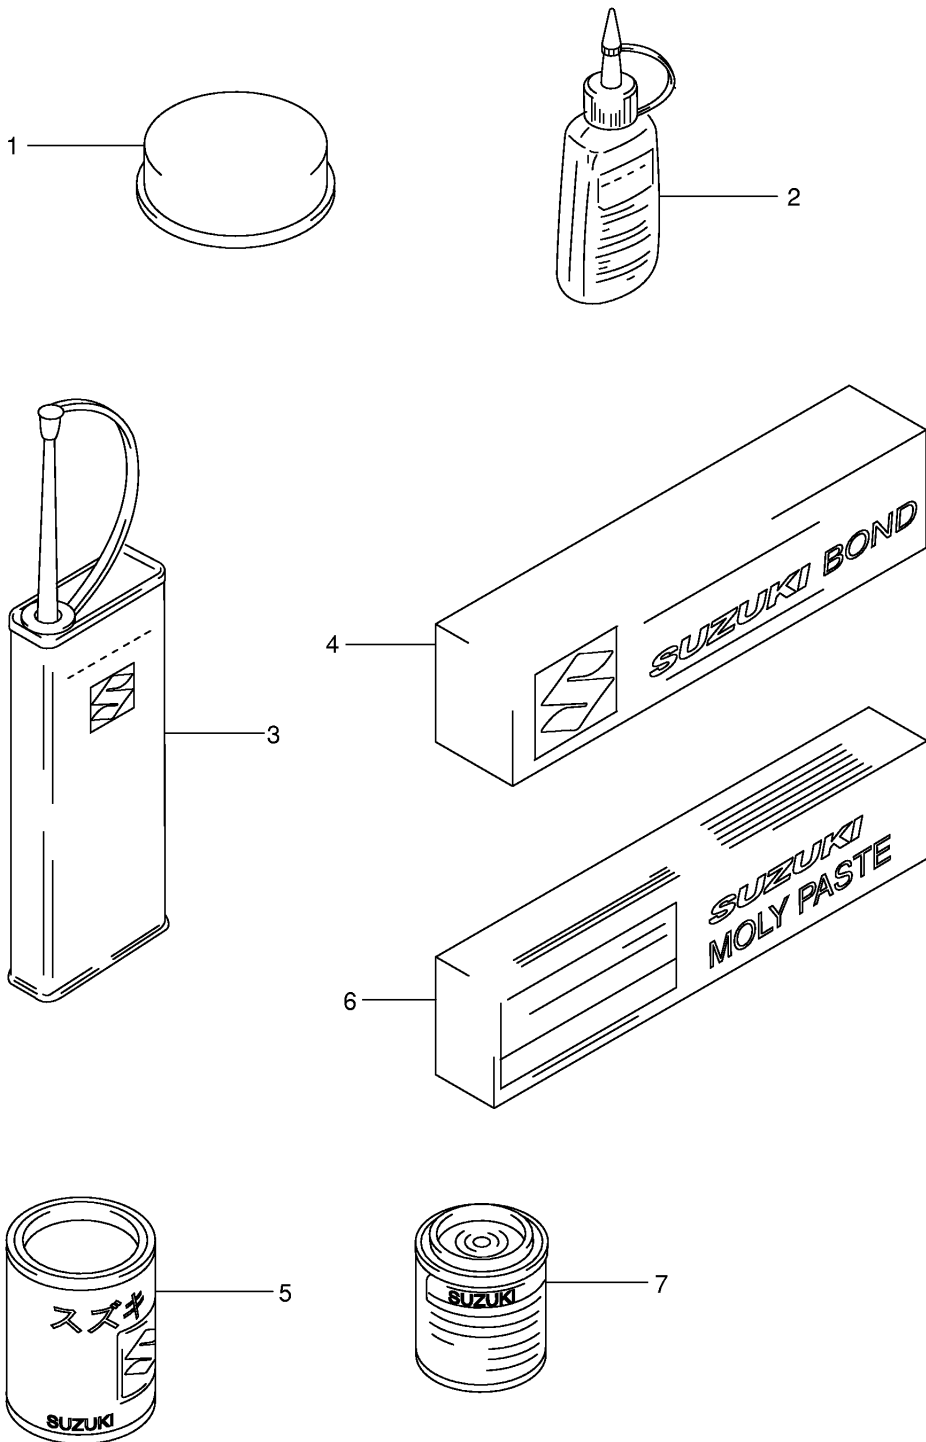

Ref No	Part No	Description
1	99000-25110	Suzuki Pbc Grease
2	99000-32020	Thread Lock Super (1333b)
2	99000-32030	Thread Lock Super (1303b)
2	99000-32050	Thread Lock Super (1342)
2	99000-32100	Thread Lock Super (1305)
2	99000-32130	Thread Lock Super (1360)
3	99000-32040	Thread Lock Cement
4	99000-31140	Suzuki Bond (1207b) (black)
4	99000-31110	Suzuki Bond (1215)
5	99000-25030	Suzuki Super Grease
6	99000-25140	Suzuki Moly Paste
7	99000-10209-YD8	Paint (sonic Silver Metallic)
7	99000-10209-Y7H	Paint (pearl Dark Space Blue)
7	99000-10209-YU8	Paint (gray Metallic)
7	99000-10209-YU9	Paint (pearl Yellow)
7	99000-10209-YAY	Paint (pearl Nebular Black)
7	99000-10209-YHG	Paint (oort Gray Metallic)
7	99000-10209-YHL	Paint (candy Sonoma Red)