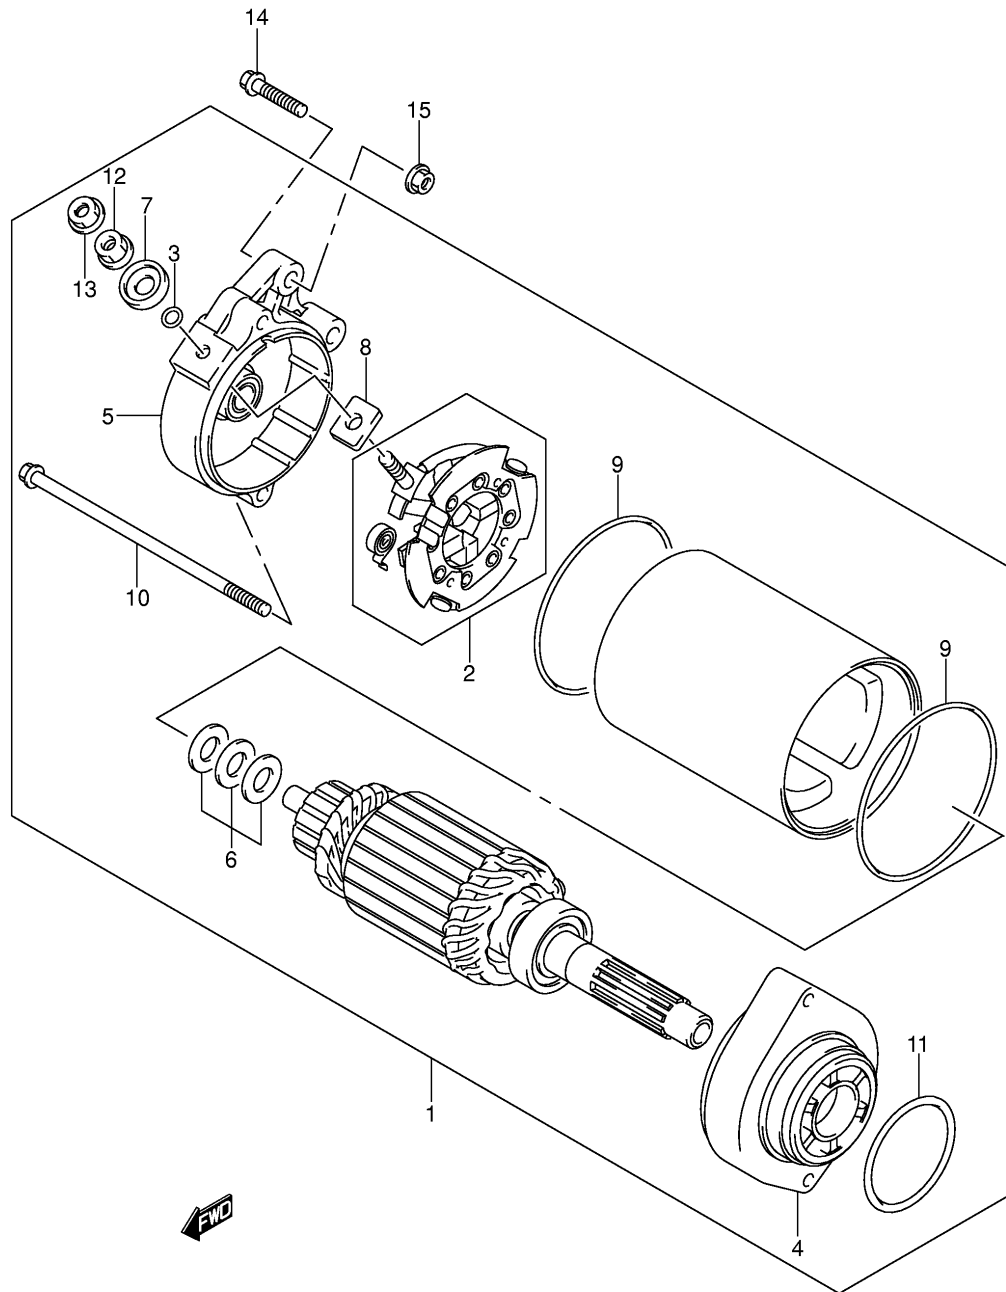

Ref No	Part No	Description
1	31100-06G01	Motor Assy, Starting
2	31132-45C00	. Holder Set, Brush
3	31143-38300	. O Ring
4	31150-44B10	. Housing
5	31170-02F10	. Frame
6	31170-43400	. Shim Set
7	31172-38300	. Bushing
8	31173-88C00	. Bushing
9	31264-44110	. O Ring
10	31281-31D01	. Bolt
11	31156-48B00	. O Ring
12	08310-00067	. Nut
13	08361-35068	. Nut
14	09103-06212	Bolt (6x25)
15	08361-35068	Nut