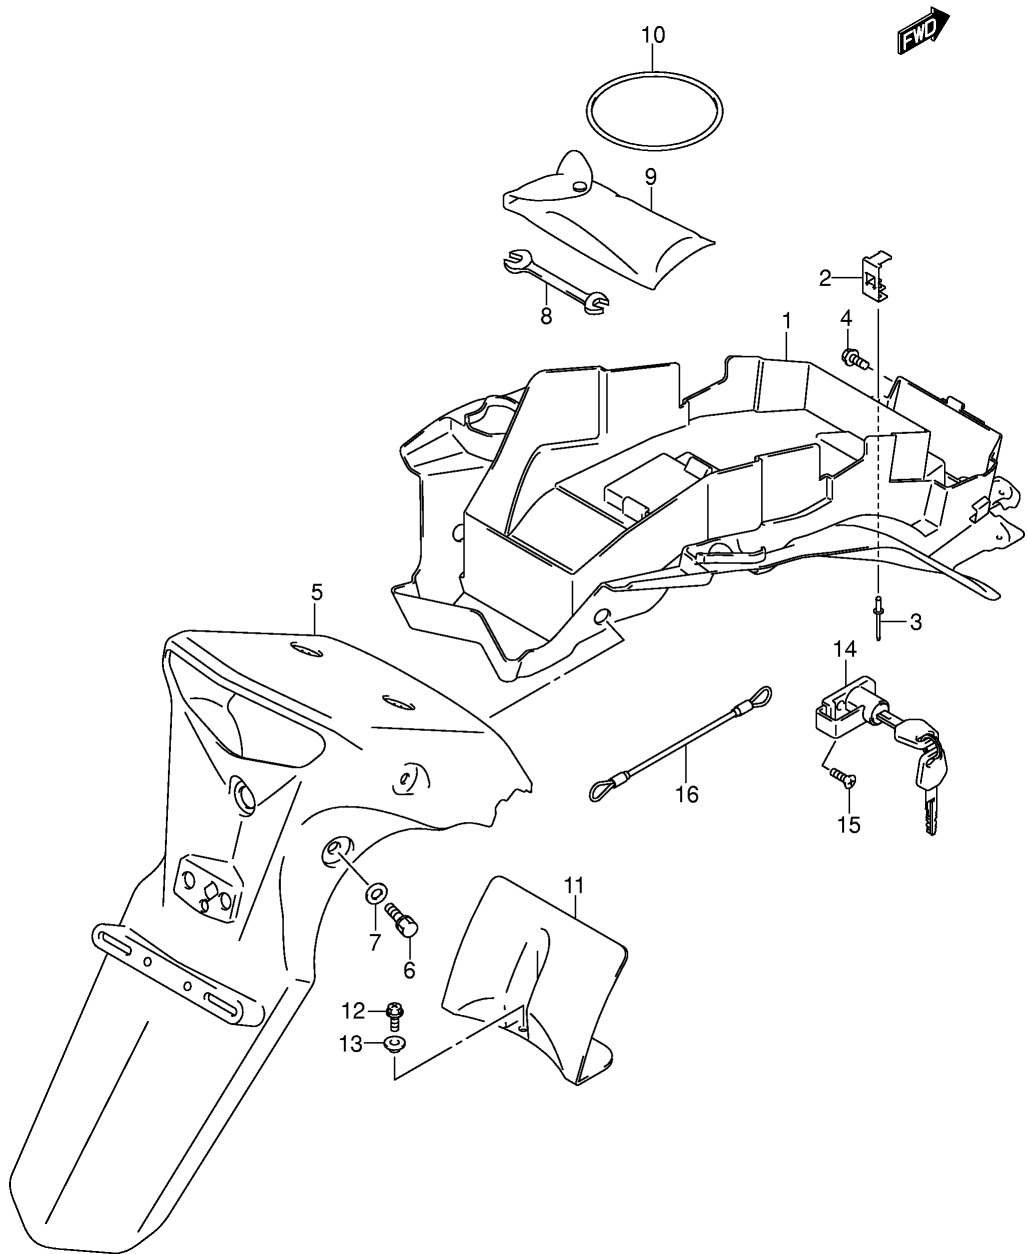

Ref No	Part No	Description
1	63111-06G00	Fender, Rear Front
2	47412-06G00	Bracket, Fuel Sensor
3	09229-04020	Rivet
4	09116-06098	Bolt
5	63112-06G00-291	Fender, Rear (black)
6	01547-06123	Bolt
7	09160-06109	Washer
8	09813-00027	Spanner, 8x10
9	09800-21035	Tool Assy
10	09280-61002	Band, Tool
11	63421-19F00	Mud Guard, Rear Fender Lower
12	02162-06163	Bolt
13	09169-06071	Washer
14	95700-42810	Lock Set, Helmet
15	02122-06203	Screw
16	95740-06G00	Cable, Helmet Lock