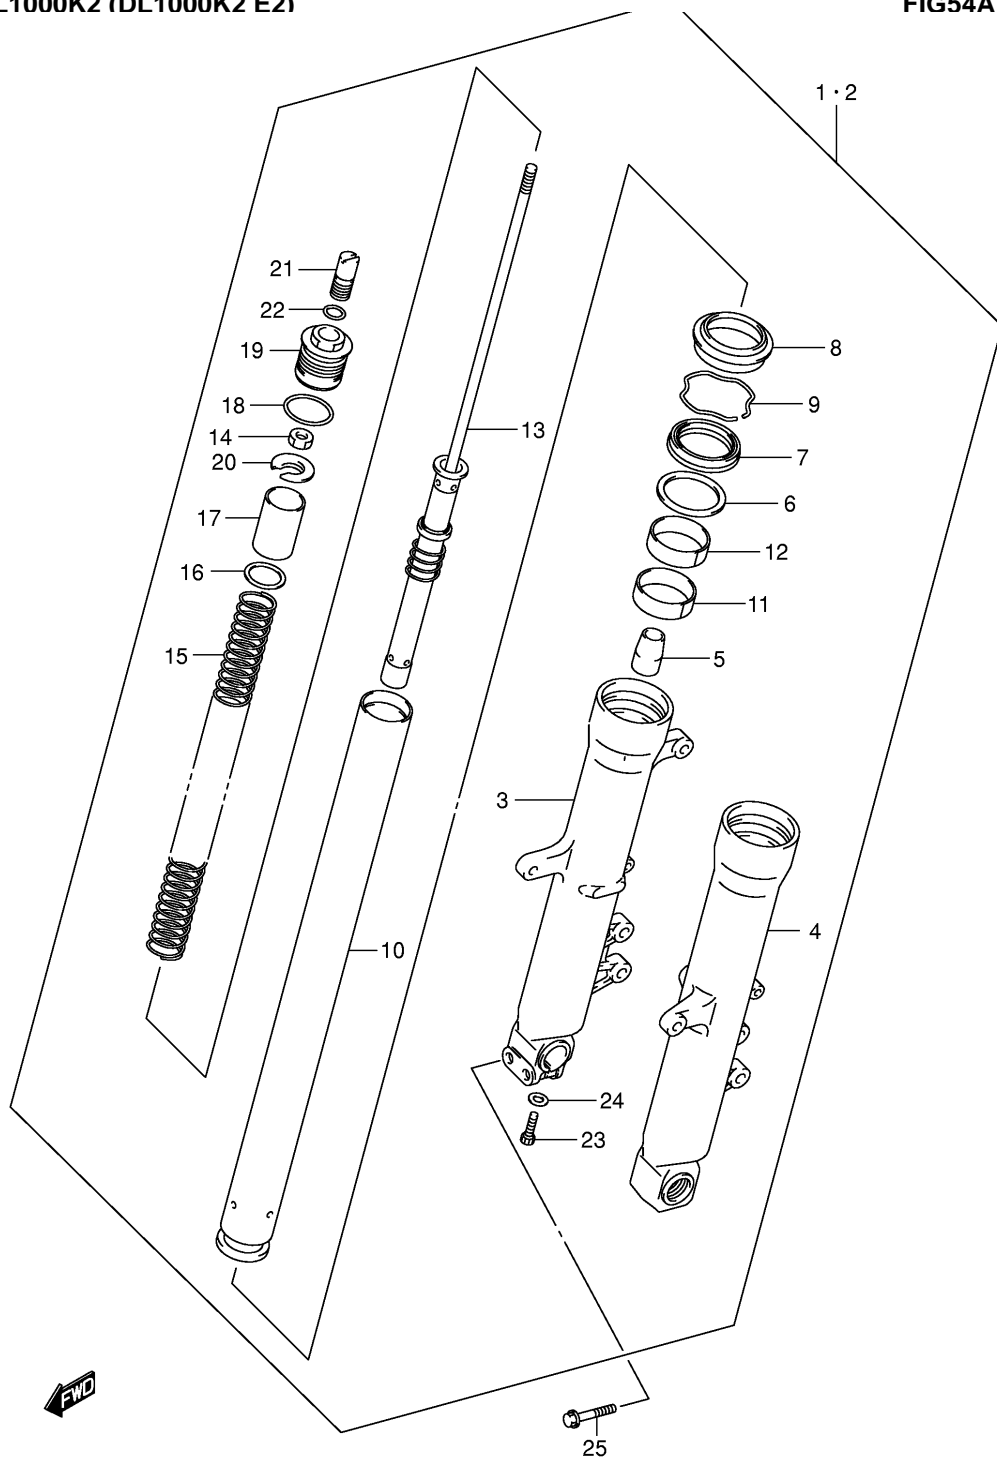

Ref No	Part No	Description
1	51103-06G20	Damper Assy, Front Fork Rh
2	51104-06G20	Damper Assy, Front Fork Lh
3	51130-06G00	. Tube, Outer Rh
4	51140-06G00	. Tube, Outer Lh
5	51195-31E00	. Piece, Oil Lock
6	51168-17C00	. Spacer, Seal
7	51153-14D00	. Seal, Oil
8	51173-29E00	. Seal, Dust
9	51556-38B00	. Ring, Oil Seal Stopper
10	51110-06G20	. Tube, Inner
11	51121-13E00	. Bush, Slide
12	51152-13E00	. Bush, Guide
13	52110-06G20	. Rod, Front Damper
14	51827-27E00	. Nut
15	51171-06G20	. Spring, Front
16	51186-17C00	. Seat, Spring
17	51176-12C10	. Collar, Spring
18	51117-17C00	. O Ring
19	51189-14D00	. Bolt, Fork
20	51172-17C00	. Seat, Spring Upper
21	51185-31E00	. Adjuster, Spring
22	09280-14011	. O Ring
23	51147-48130	. Bolt
24	51148-36011	. Gasket
25	51166-06G00	Bolt, Rh