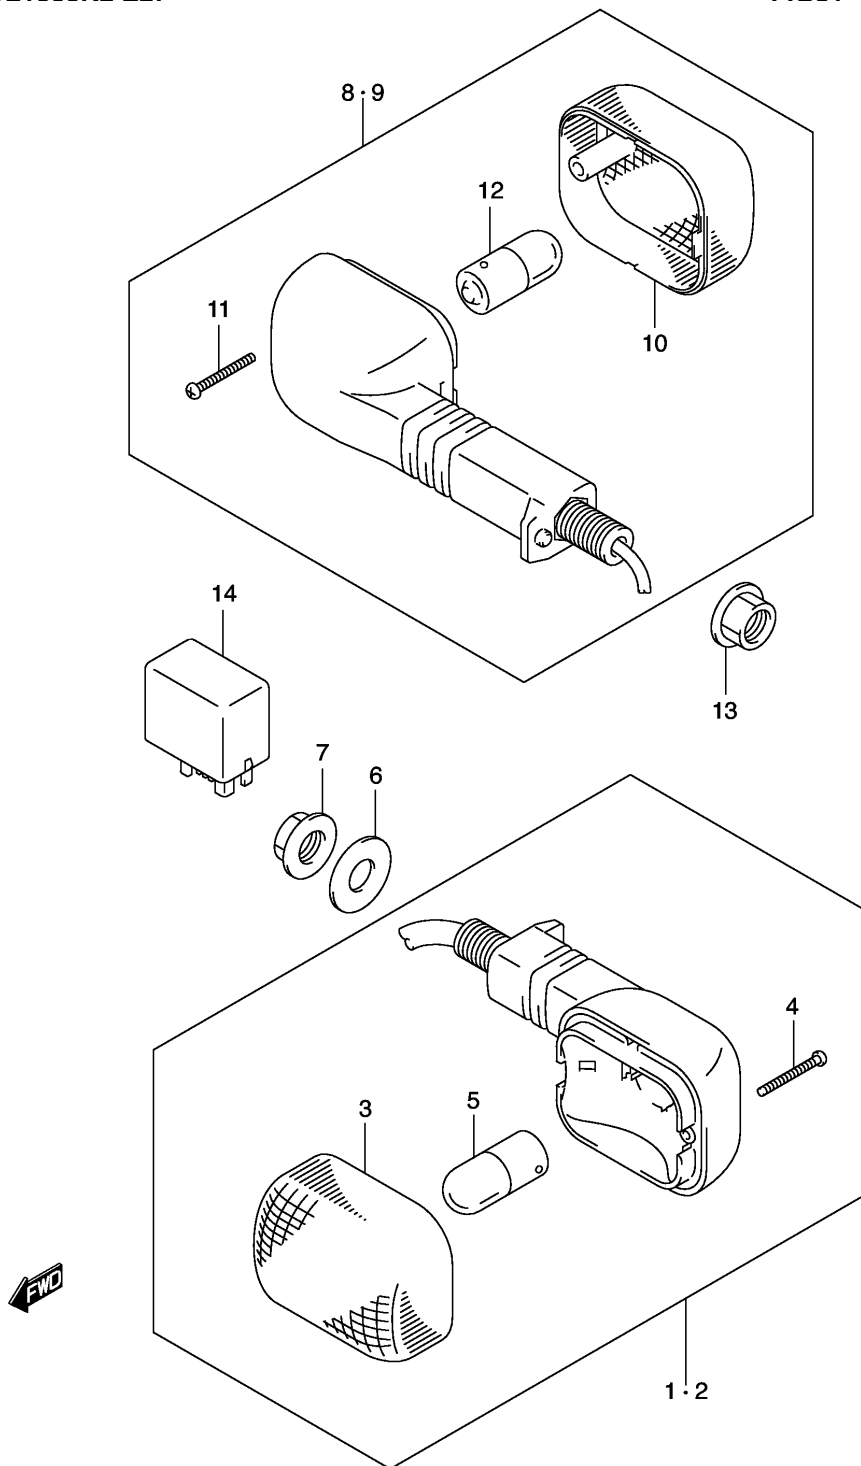

Ref No	Part No	Description
1	35601-06G00	Lamp Assy, Front Turnsignal Rh
1	35601-06G30	Lamp Assy, Front Turnsignal Rh
2	35602-06G00	Lamp Assy, Front Turnsignal Lh
2	35602-06G30	Lamp Assy, Front Turnsignal Lh
3	35612-06G00	. Lens
4	35623-06G00	. Screw
5	09471-12177	. Bulb (12v,10w)
6	09160-12092	Washer
7	08316-10123	Nut
8	35601-06G00	Lamp Assy, Rear Turnsignal Rh
9	35602-06G00	Lamp Assy, Rear Turnsignal Lh
10	35612-06G00	. Lens
11	35623-06G00	. Screw
12	09471-12177	. Bulb (12v,10w)
13	08316-10123	Nut
14	38610-12FA0	Relay Assy, Turnsignal Lamp