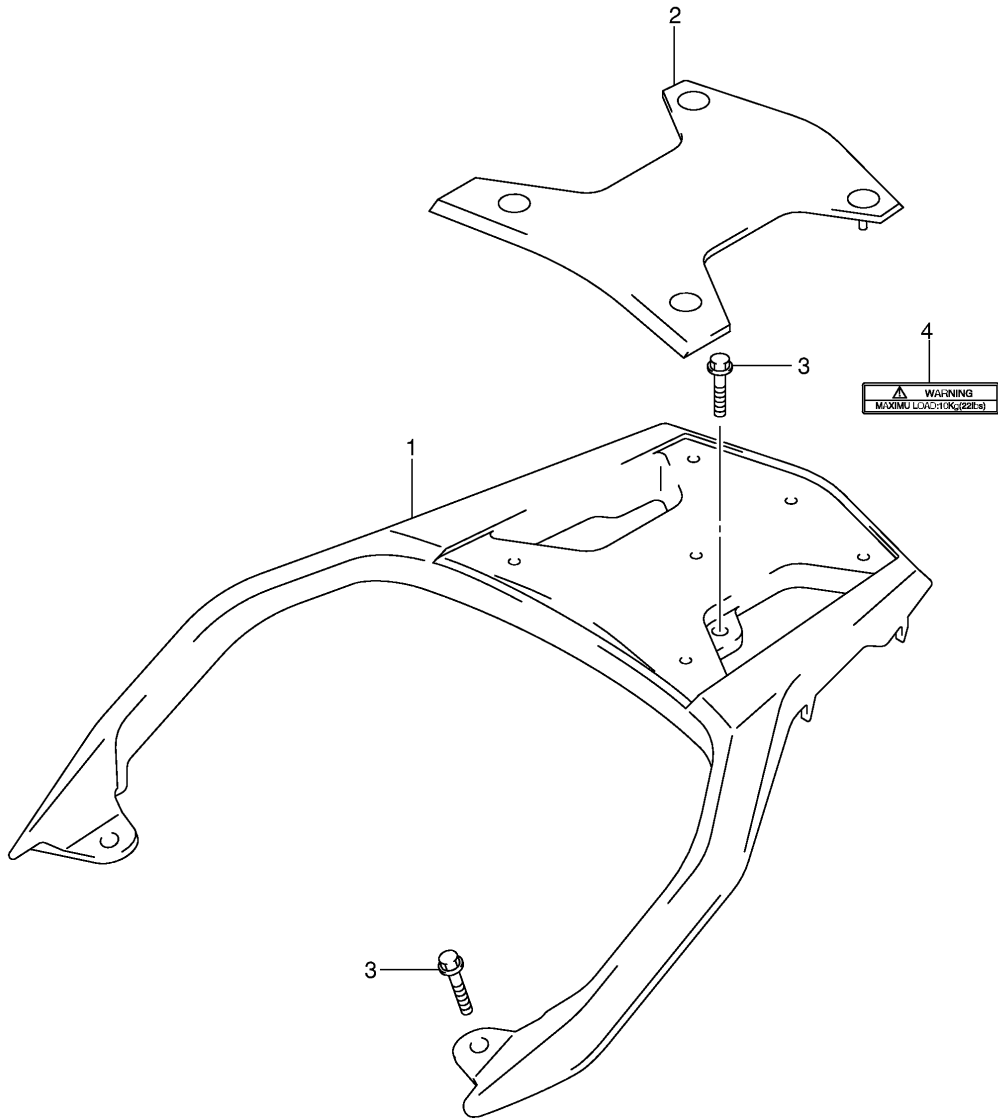

Ref No	Part No	Description
1	46311-06G00-YD8	Carrier, Sport (silver)
2	46321-06G00	Mat, Carrier
3	09103-08391	Bolt
4	68391-06G00	Label, Carrier