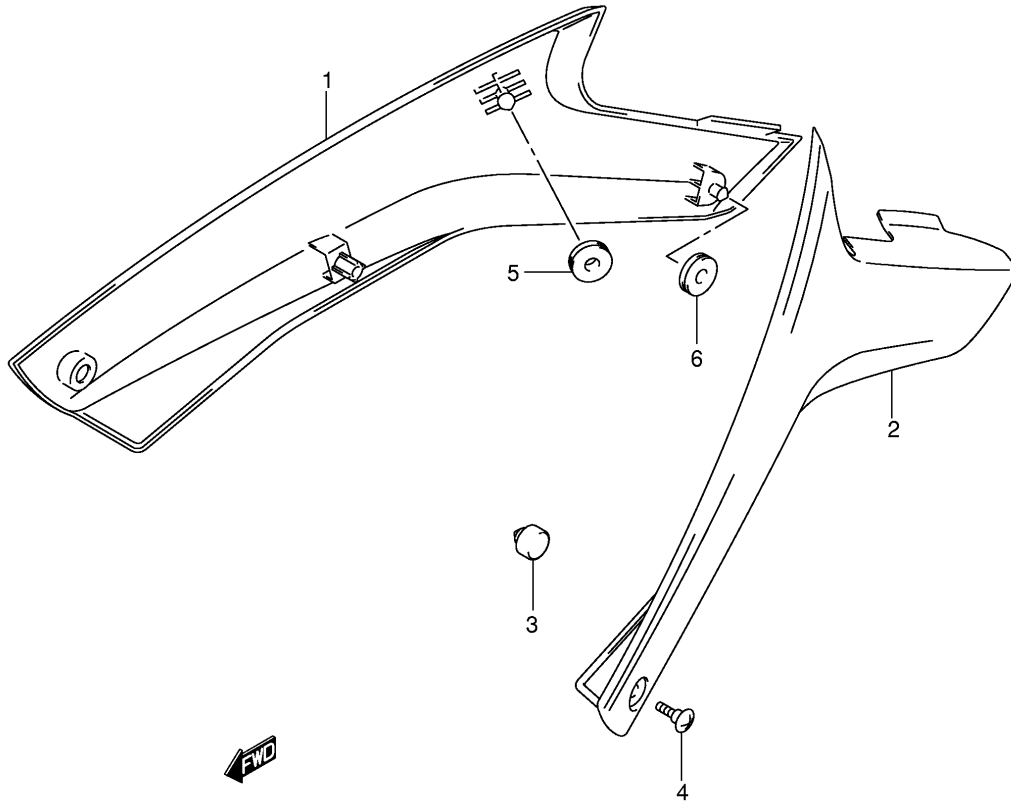

Ref No	Part No	Description
1	47111-06G00-291	Cover, Frame Rh (black)
2	47211-06G00-291	Cover, Frame Lh (black)
3	09321-10002	Cushion, Center
4	09139-06107	Screw, Front
5	09320-08018	Cushion, Upper
6	09320-08028	Cushion, Lower