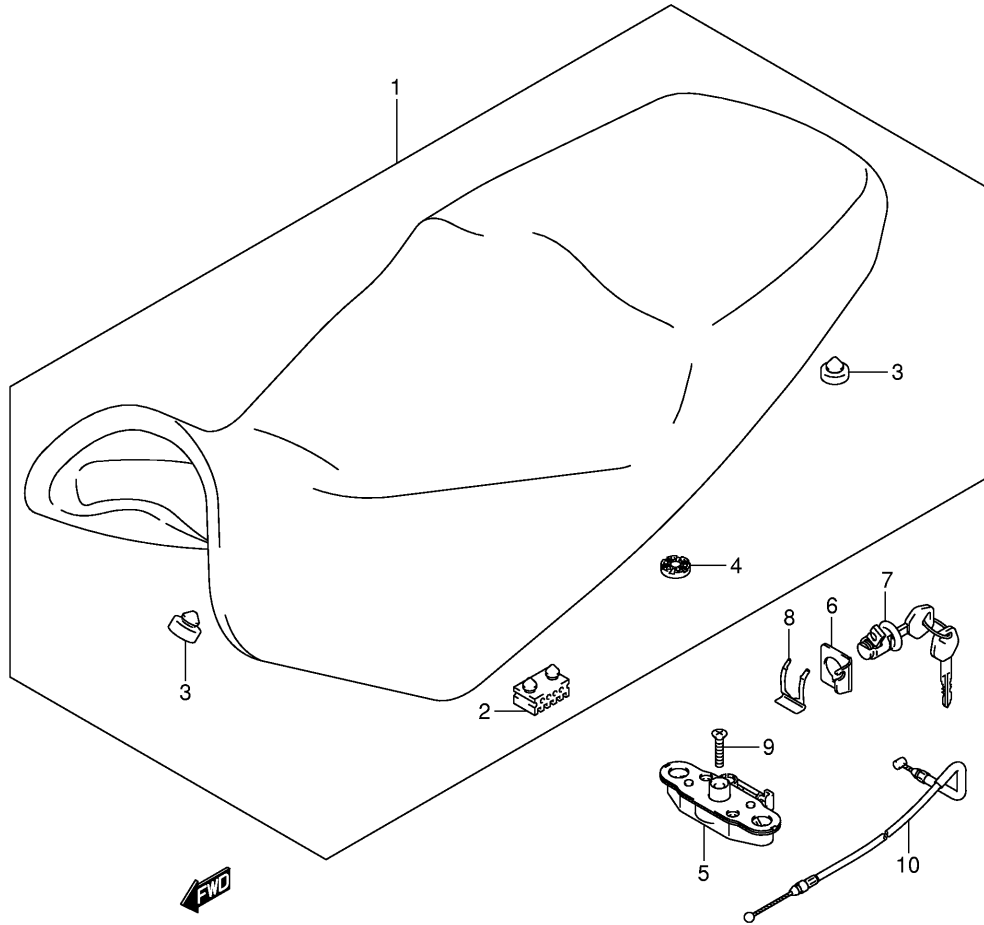

Ref No	Part No	Description
1	45100-06G10-H1N	Seat Assy
2	09321-08006	• Cushion, Seat
3	09321-10012	• Cushion
4	45213-13601	• Cushion
5	45220-20A01	Bracket, Seat Support Rear
6	45288-14F00	Guide, Seat Lock Cable
7	95700-14810	Lock Set, Seat
8	45289-11F00	Plate, Seat Lock Assy
9	02122-06303	Screw
10	45280-06G00	Cable, Seat Lock