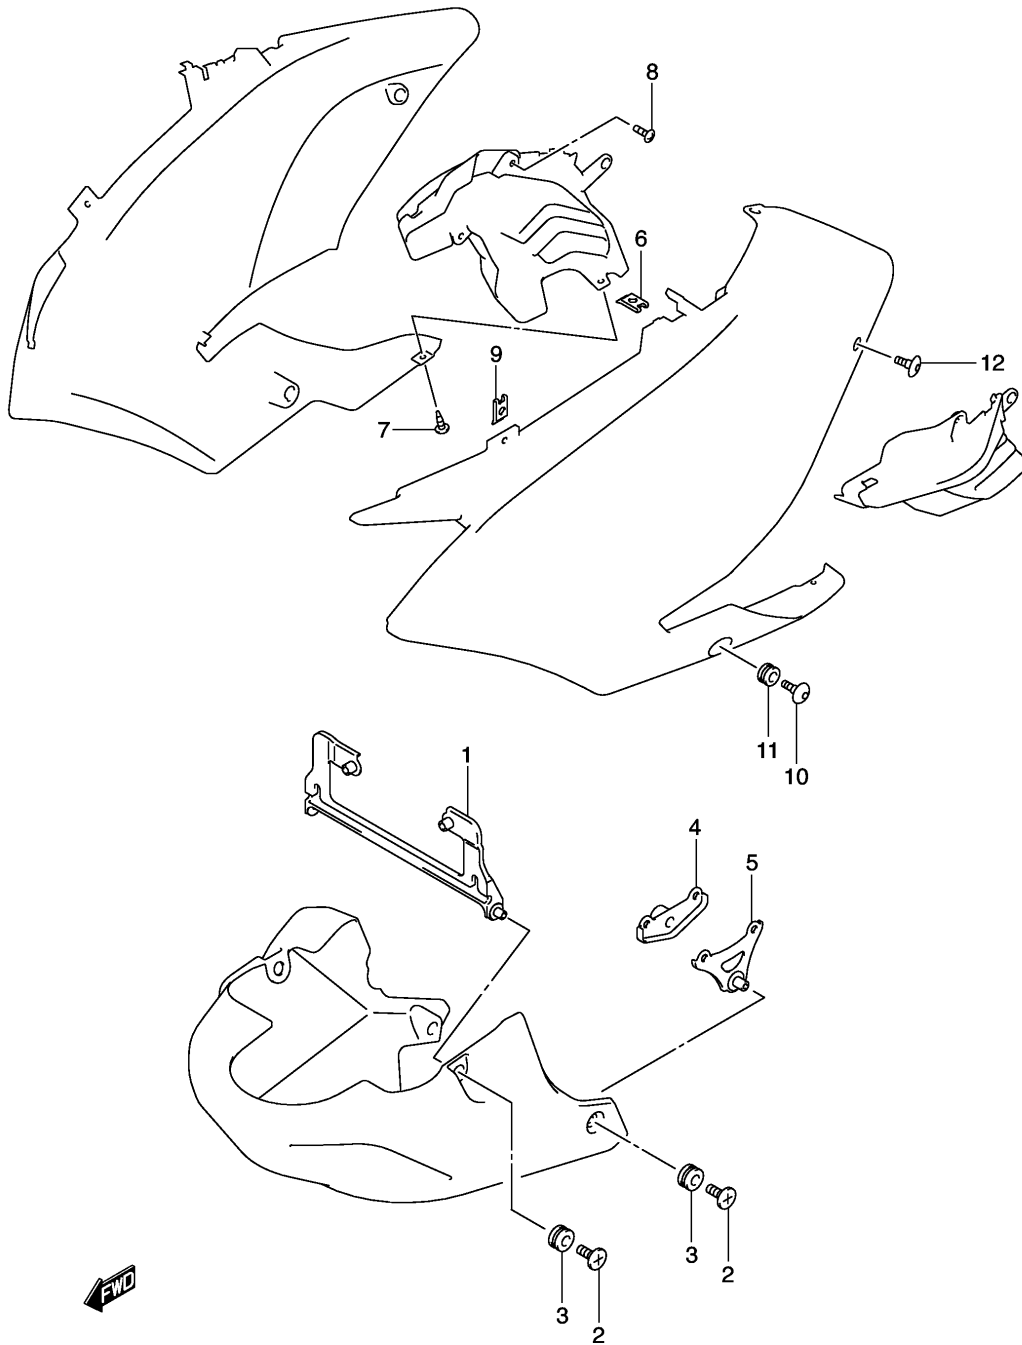

Ref No	Part No	Description
1	94520-06G00	Bracket, Under Front
2	11178-12F10	Screw
3	09320-09016	Cushion
4	94530-06G00	Bracket, Rh
5	94540-06G00	Bracket, Lh
6	09148-05038	Nut
7	03242-05103	Screw
8	02142-05103	Screw, Center
9	94484-24F00	Nut, Upper
10	09139-06087	Screw, Side
11	09320-09016	Cushion
12	09139-06122	Screw, Side Rear