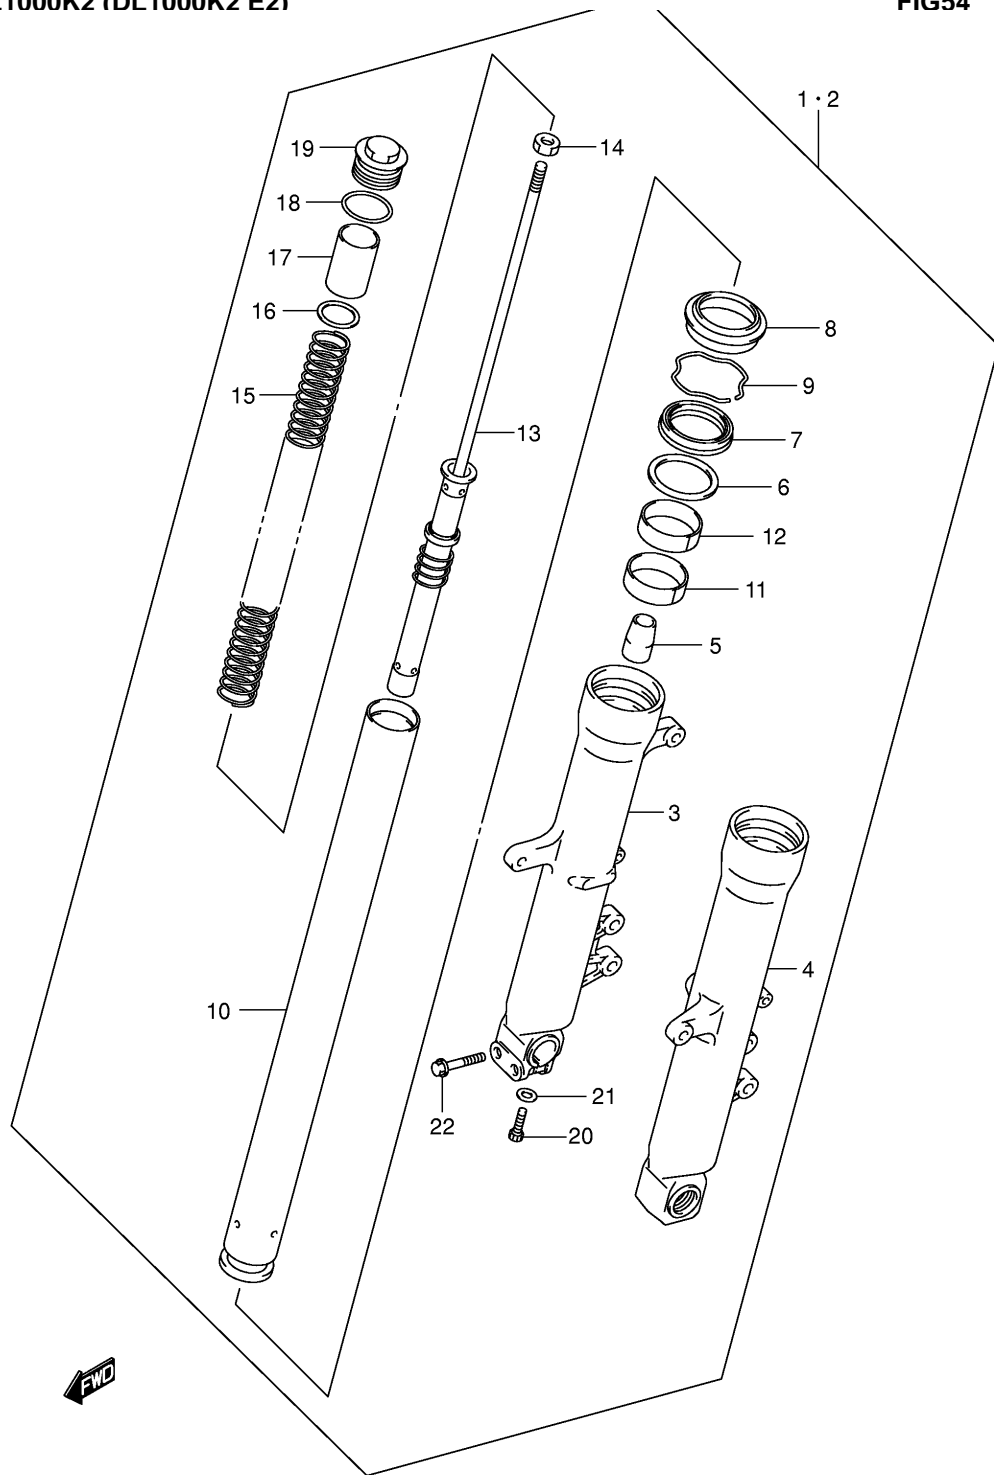

Ref No	Part No	Description
1	51103-06G00	Damper Assy, Front Fork Rh
1	51103-06G10	Damper Assy, Front Fork Rh
2	51104-06G00	Damper Assy, Front Fork Lh
3	51130-06G00	. Tube, Outer Rh
4	51140-06G00	. Tube, Outer Lh
5	51195-31E00	. Piece, Oil Lock
6	51168-17C00	. Spacer, Seal
7	51153-14D00	. Seal, Oil
8	51173-29E00	. Seal, Dust
9	51556-38B00	. Ring, Oil Seal Stopper
10	51110-06G00	. Tube, Inner
11	51121-13E00	. Bush, Slide
12	51152-13E00	. Bush, Guide
13	52110-06G00	. Rod, Front Damper
14	51827-27E00	. Nut
15	51171-06G00	. Spring, Front
16	51186-17C00	. Seat, Spring
17	51176-12C10	. Collar, Spring
18	51117-17C00	. O Ring
19	51351-14E30	. Bolt, Fork
20	51147-48130	. Bolt
21	51148-36011	. Gasket
22	51166-06G00	. Bolt, Rh