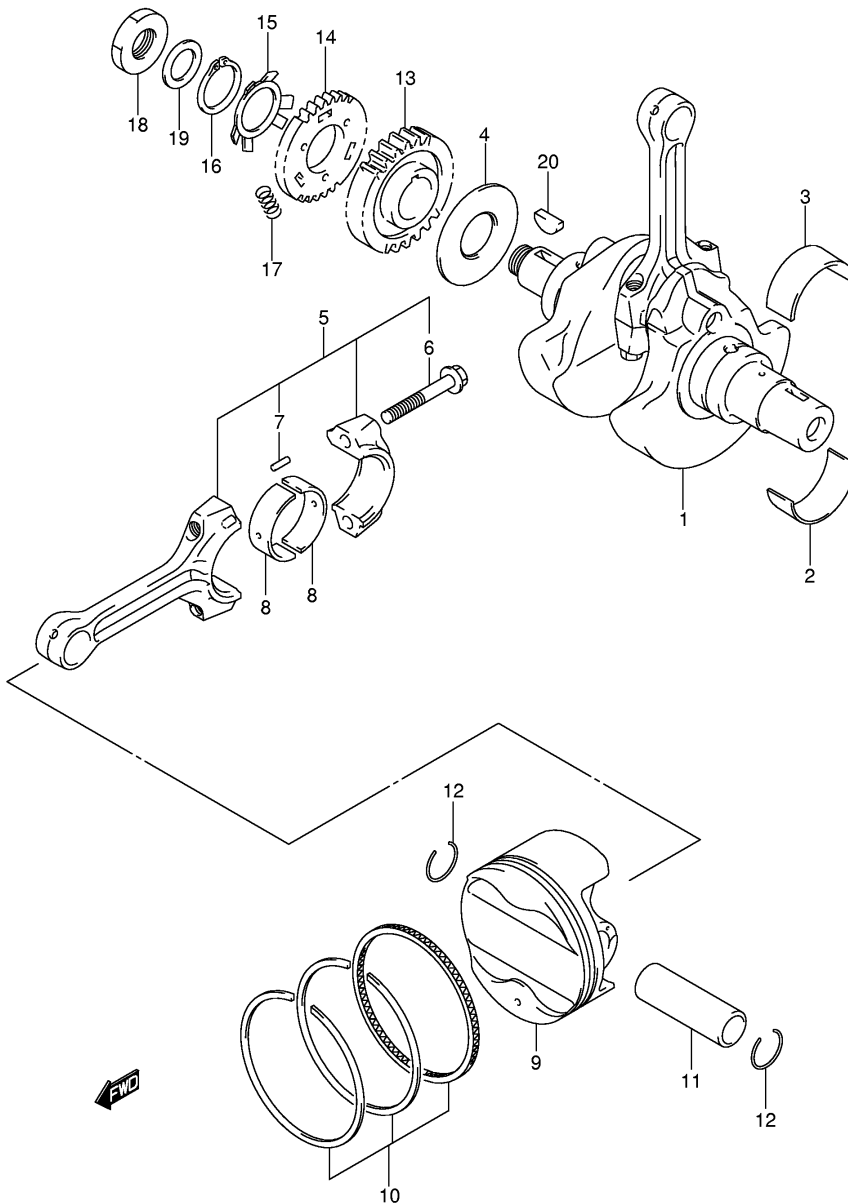

FIG.7

Ref No	Part No	Description
1	12220-06G00	Crankshaft
2	12229-16G00-0A0	Bearing, Lower (green)
2	12229-16G00-0B0	Bearing, Lower (black)
2	12229-16G00-0C0	Bearing, Lower (brown)
3	12229-16G00-0A0	Bearing, Upper (green)
3	12229-16G00-0B0	Bearing, Upper (black)
3	12229-16G00-0C0	Bearing, Upper (brown)
4	12652-38B00	Washer, Crank Thrust
5	12160-06G00	Connecting Rod Assy
6	12163-06G00	• Bolt
7	12165-27A50	• Pin
8	12164-02F11-0A0	Bearing, Crank Pin (green)
8	12164-02F11-0B0	Bearing, Crank Pin (black)
8	12164-02F11-0C0	Bearing, Crank Pin (brown)
8	12164-02F11-0D0	Bearing, Crank Pin (yellow)
9	12111-06G00-0F0	Piston
10	12140-02F42	Ring Set, Piston
11	12151-02F00	Pin, Piston
12	09381-22002	Circlip
13	21111-02F11	Gear, Primary Drive
14	21112-02F00	Gear, Primary Drive Scissors
15	21114-02F00	Washer
16	08331-31406	Circlip
17	09440-07001	Spring
18	09140-22012	Nut
19	09164-22007	Washer
20	09420-06001	Key